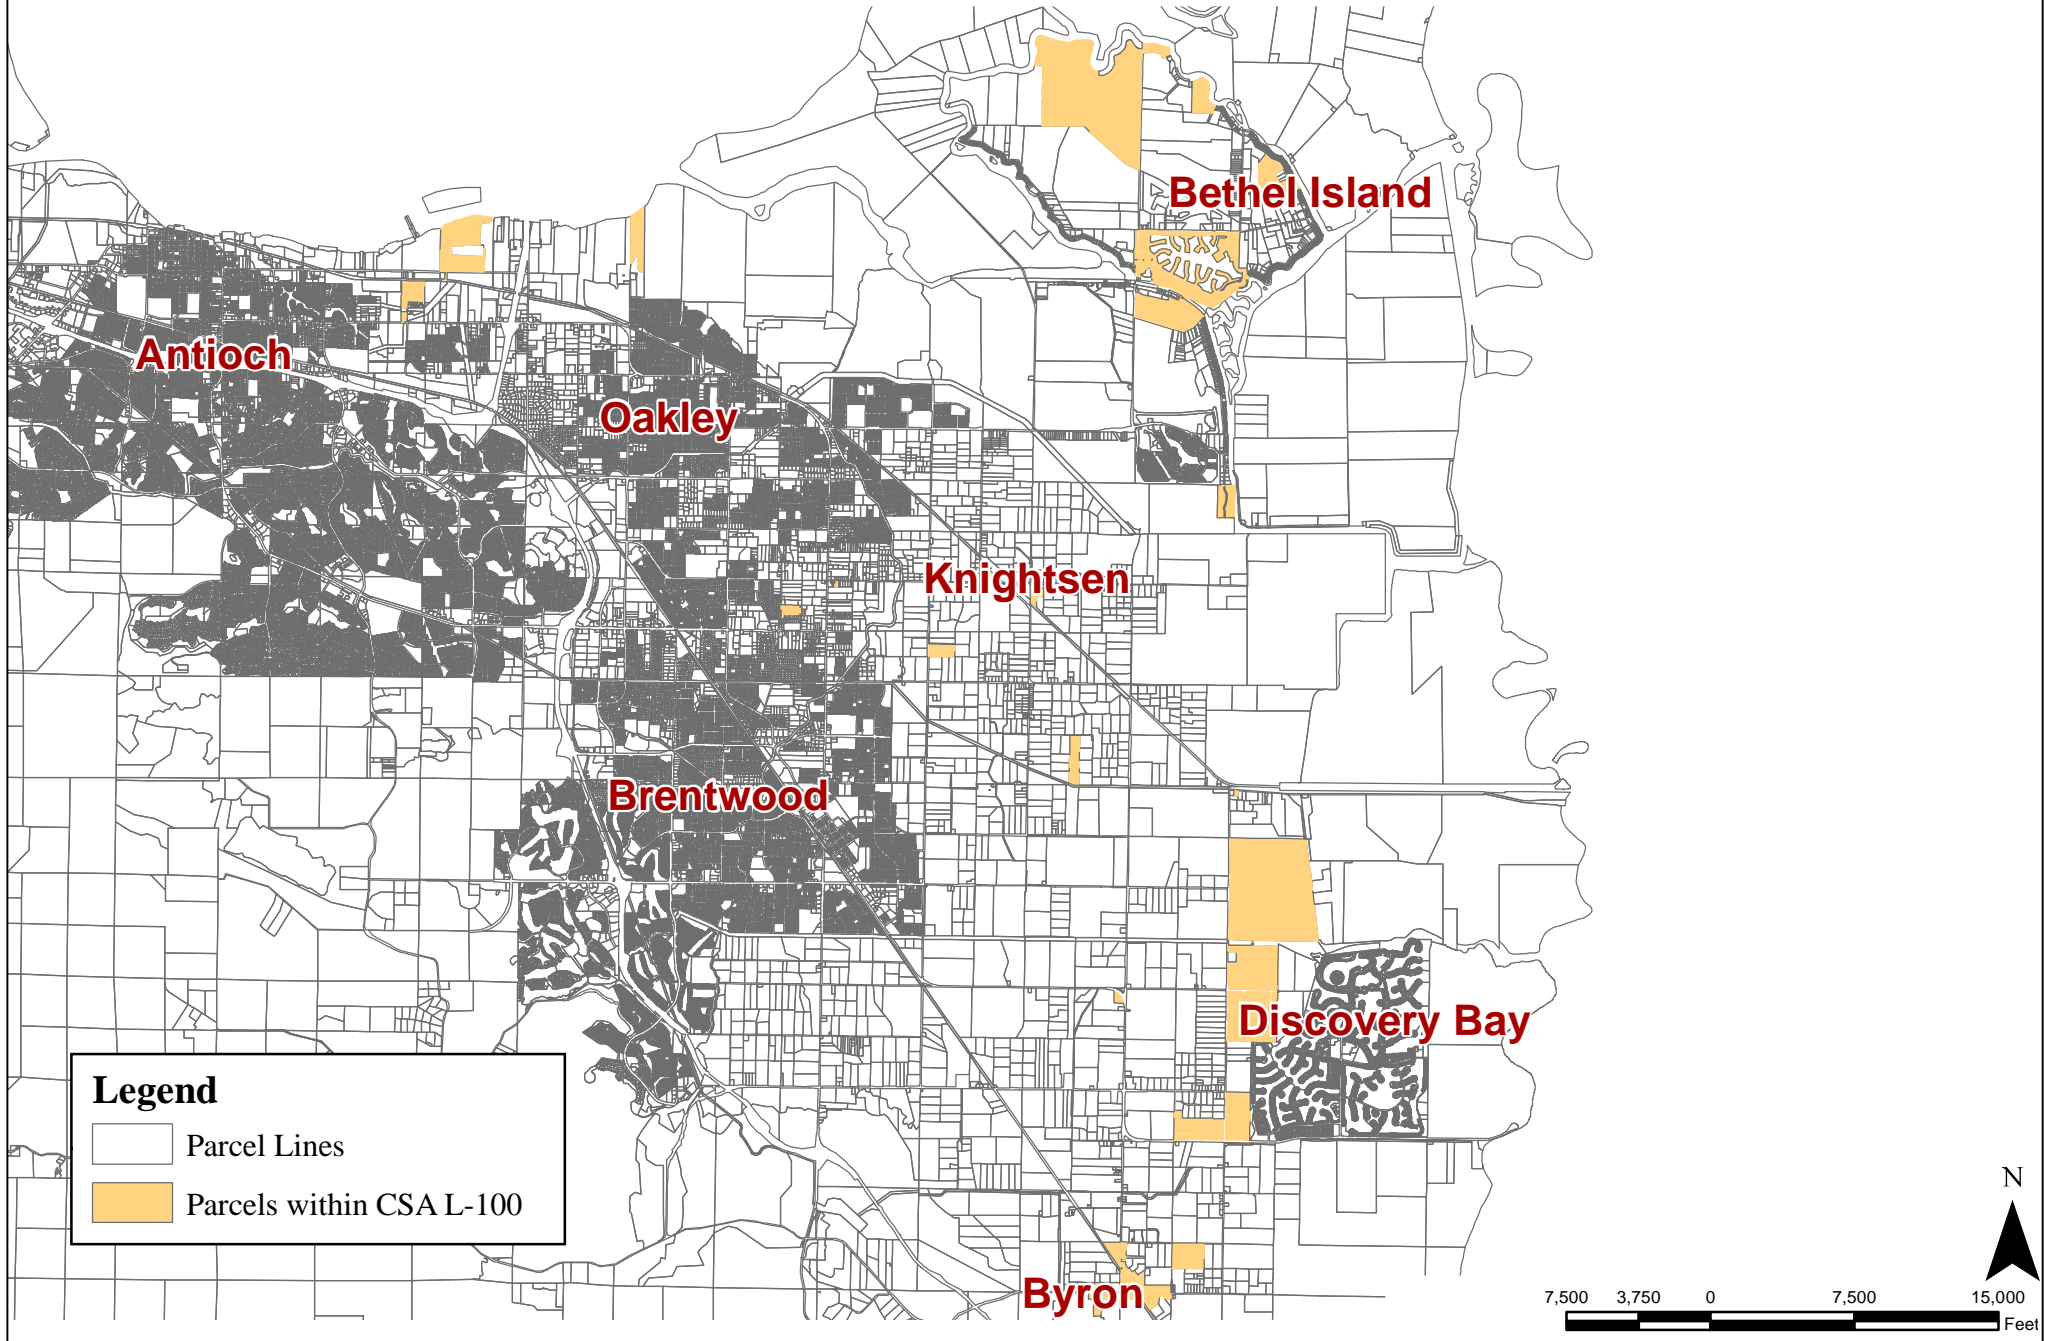

Contra Costa County Service Area (CSA) L-100 (Countywide Street Lighting) Boundary Map

Legend

- Parcel Lines
- Parcels within CSA L-100