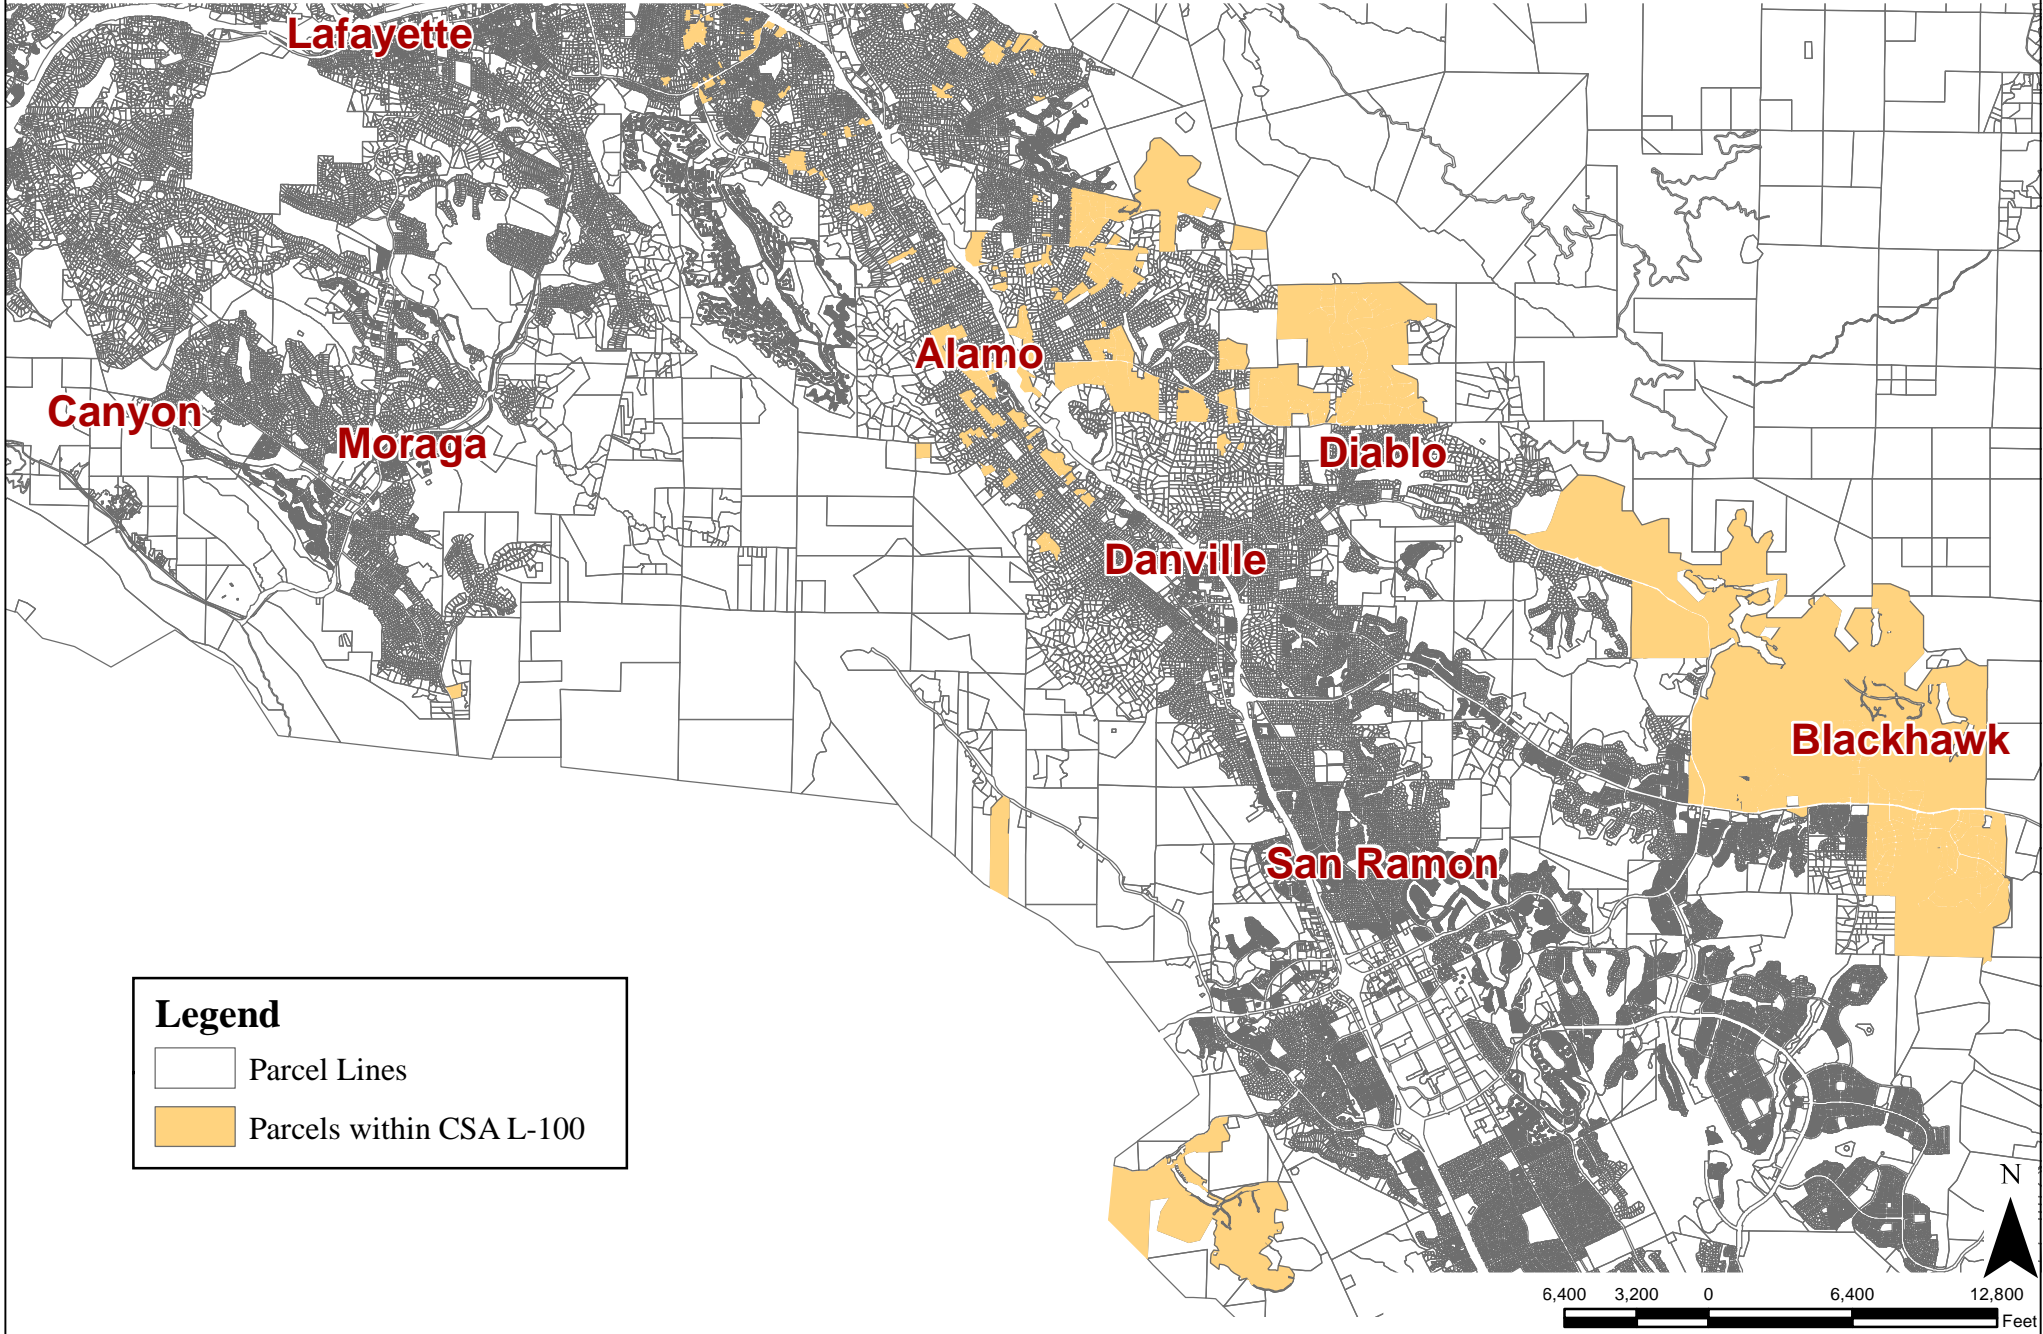

Legend

- Parcel Lines
- Parcels within CSA L-100

Contra Costa County Service Area (CSA) L-100 (Countywide Street Lighting) Boundary Map

Contra Costa County Service Area (CSA) L-100 (Countywide Street Lighting) Boundary Map