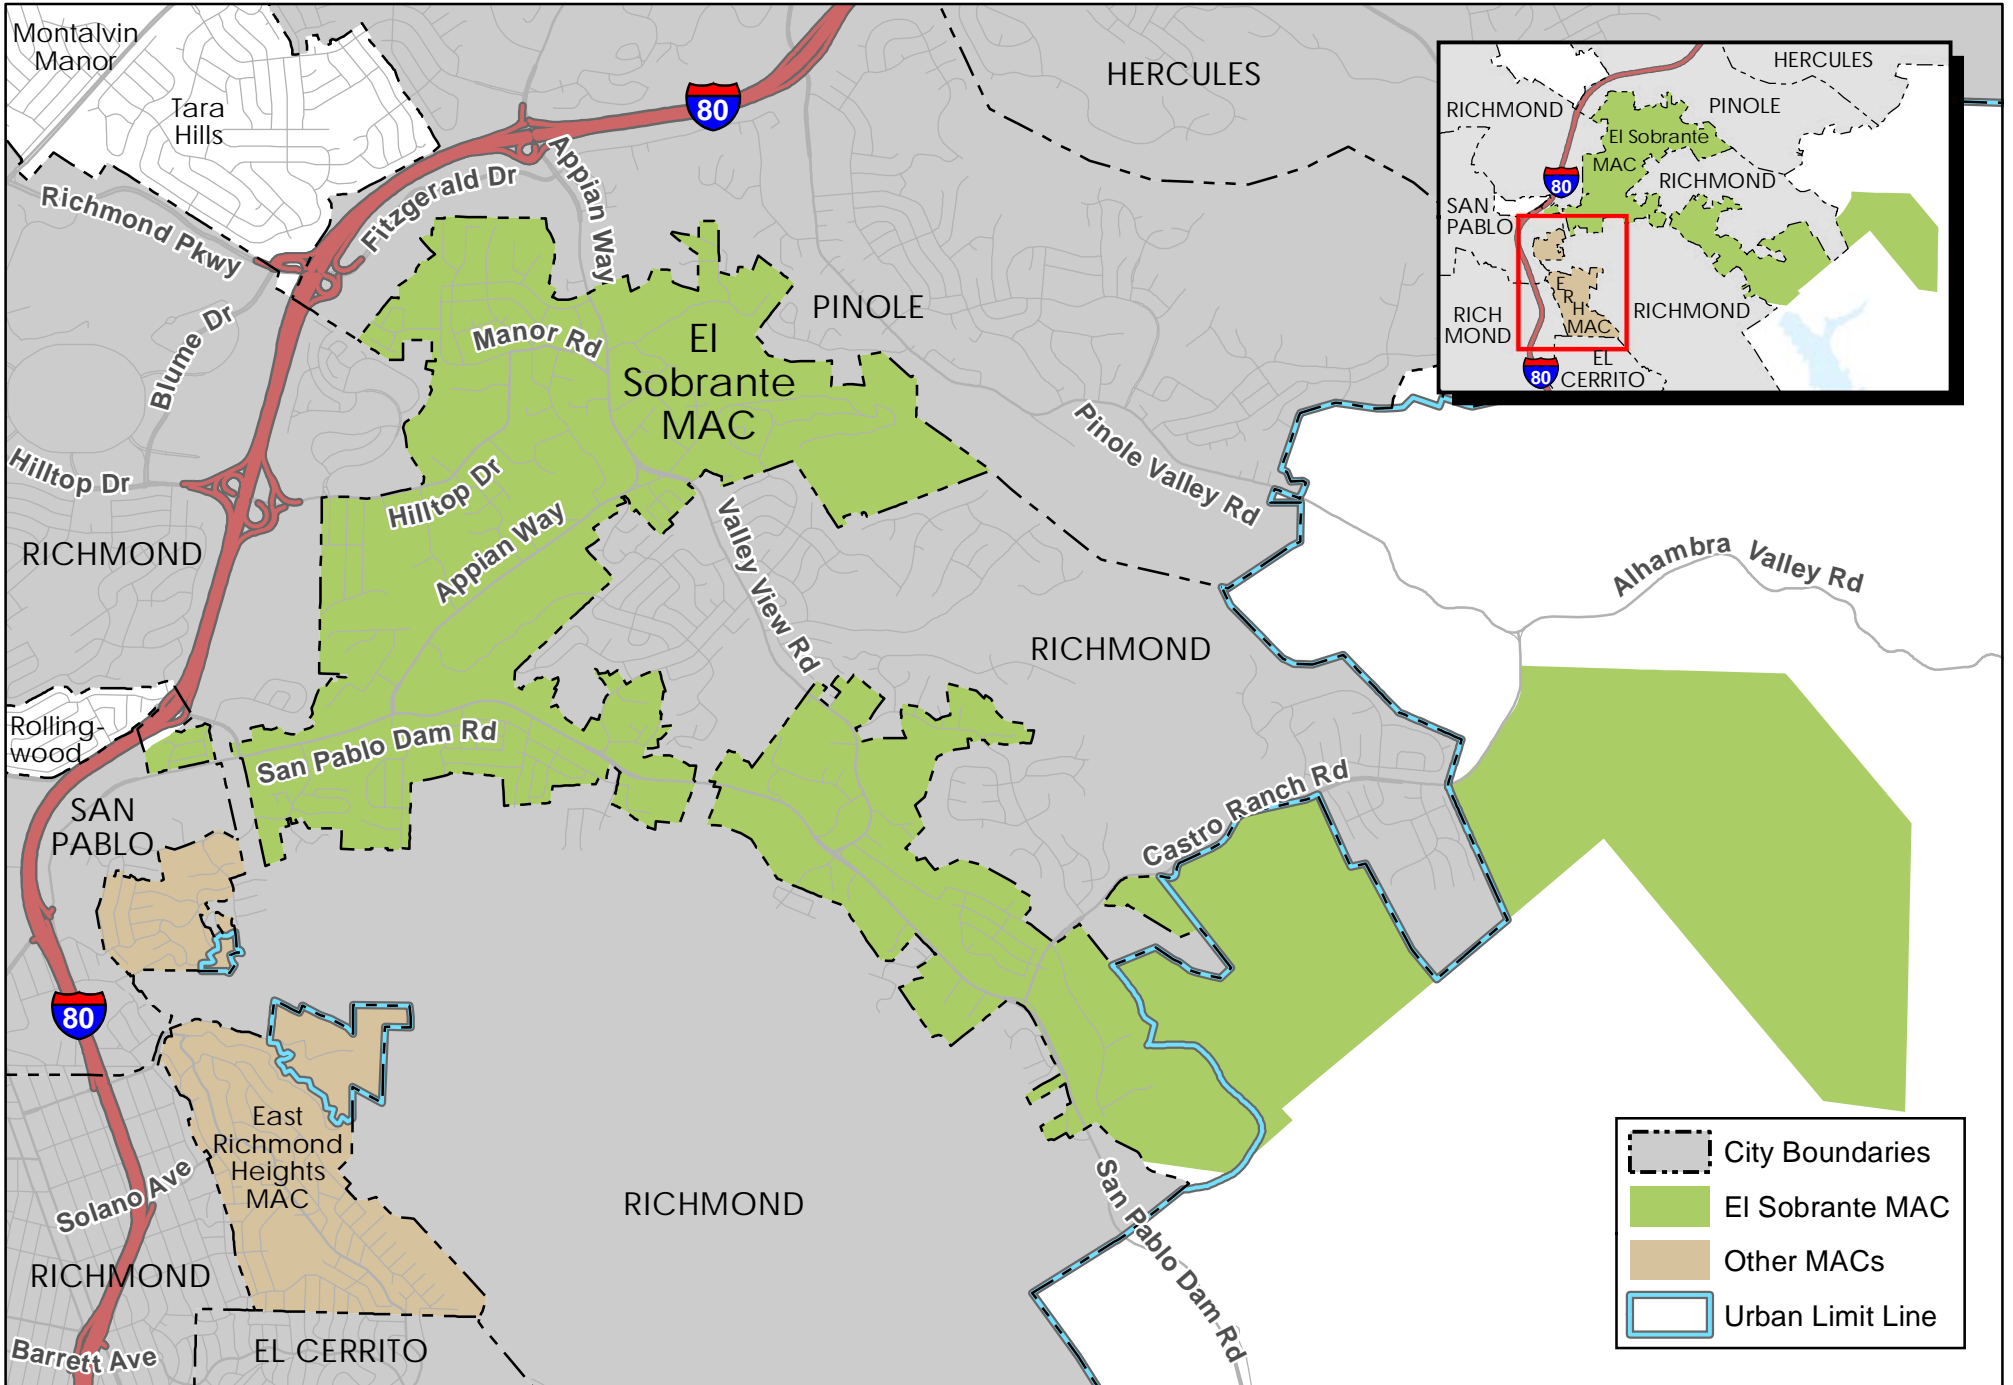

Exhibit A: El Sobrante MAC

- City Boundaries
- El Sobrante MAC
- Other MACs
- Urban Limit Line

Map created 11/29/2021
by Contra Costa County Department of
Conservation and Development, GIS Group
30 Muir Road, Martinez, CA 94553
37:59:41.791N 122:07:03.756W