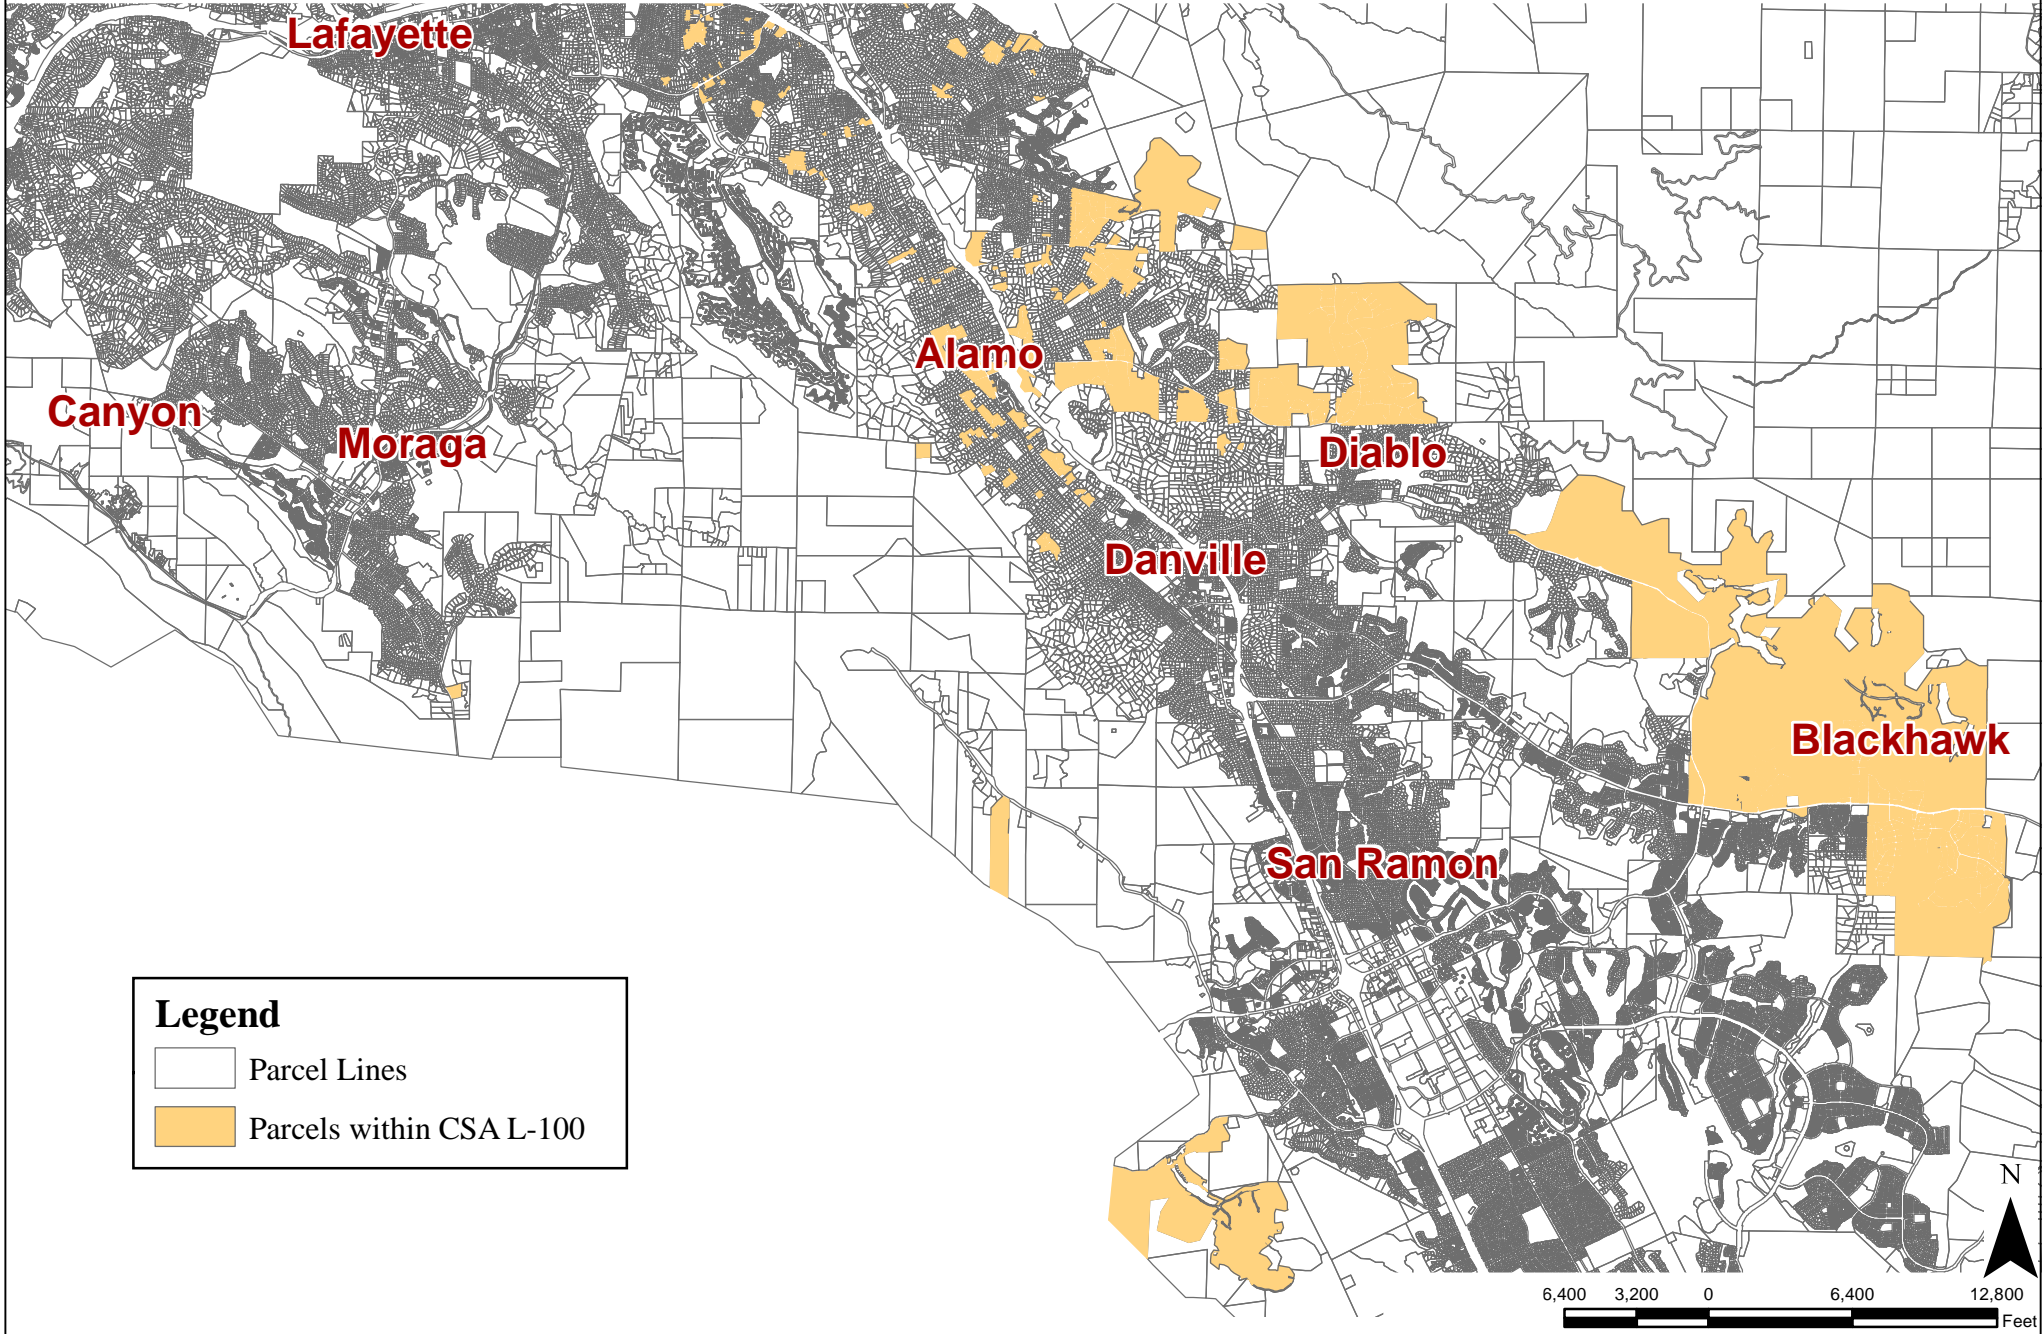

Contra Costa County Service Area (CSA) L-100 (Countywide Street Lighting) Boundary Map