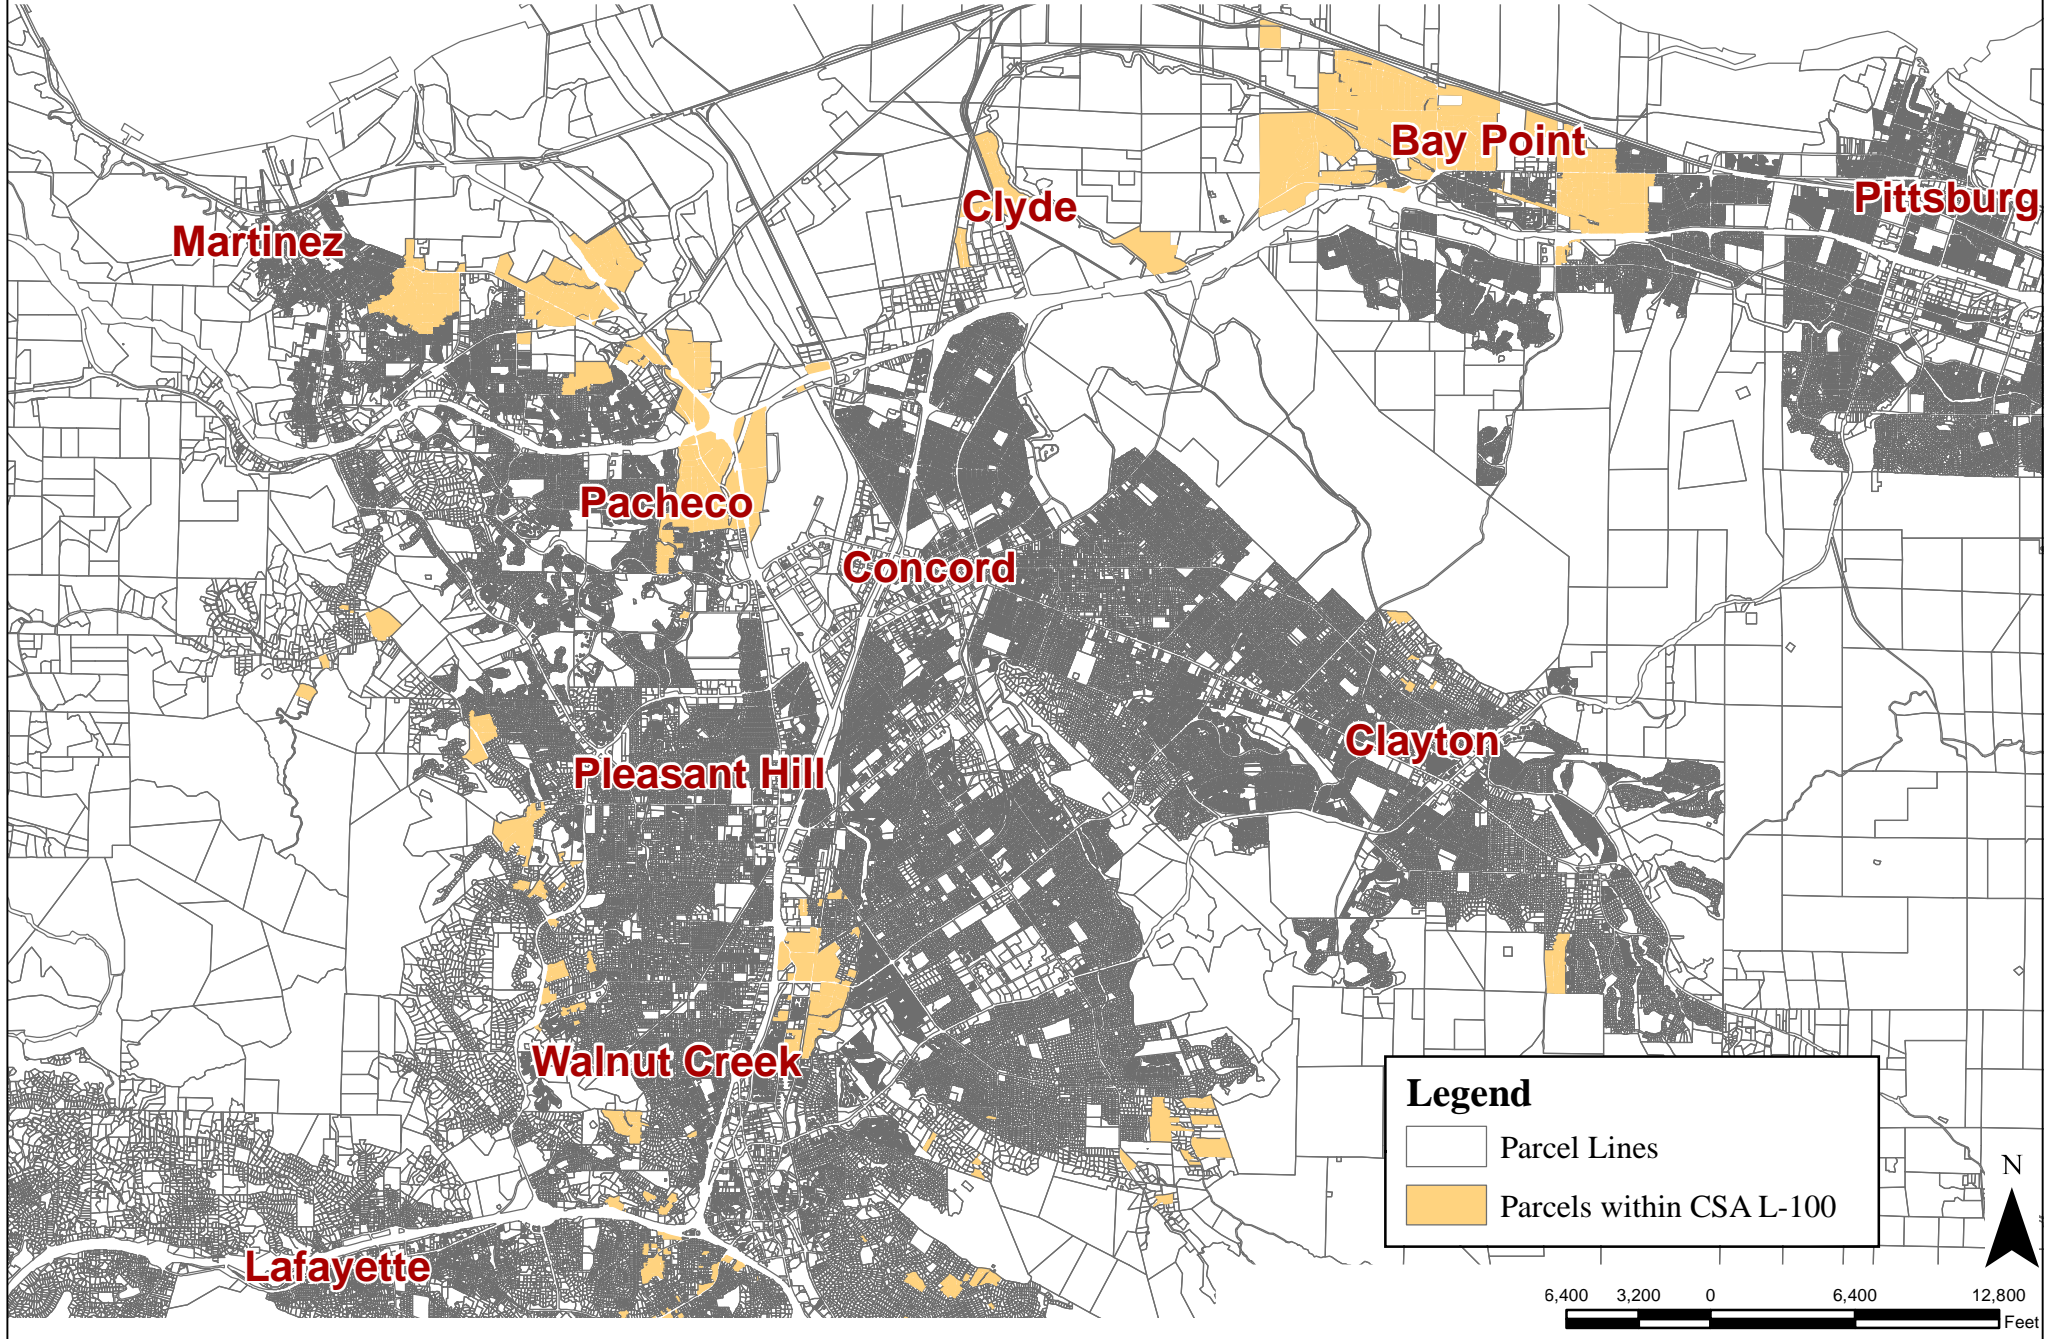

Contra Costa County Service Area (CSA) L-100 (Countywide Street Lighting) Boundary Map