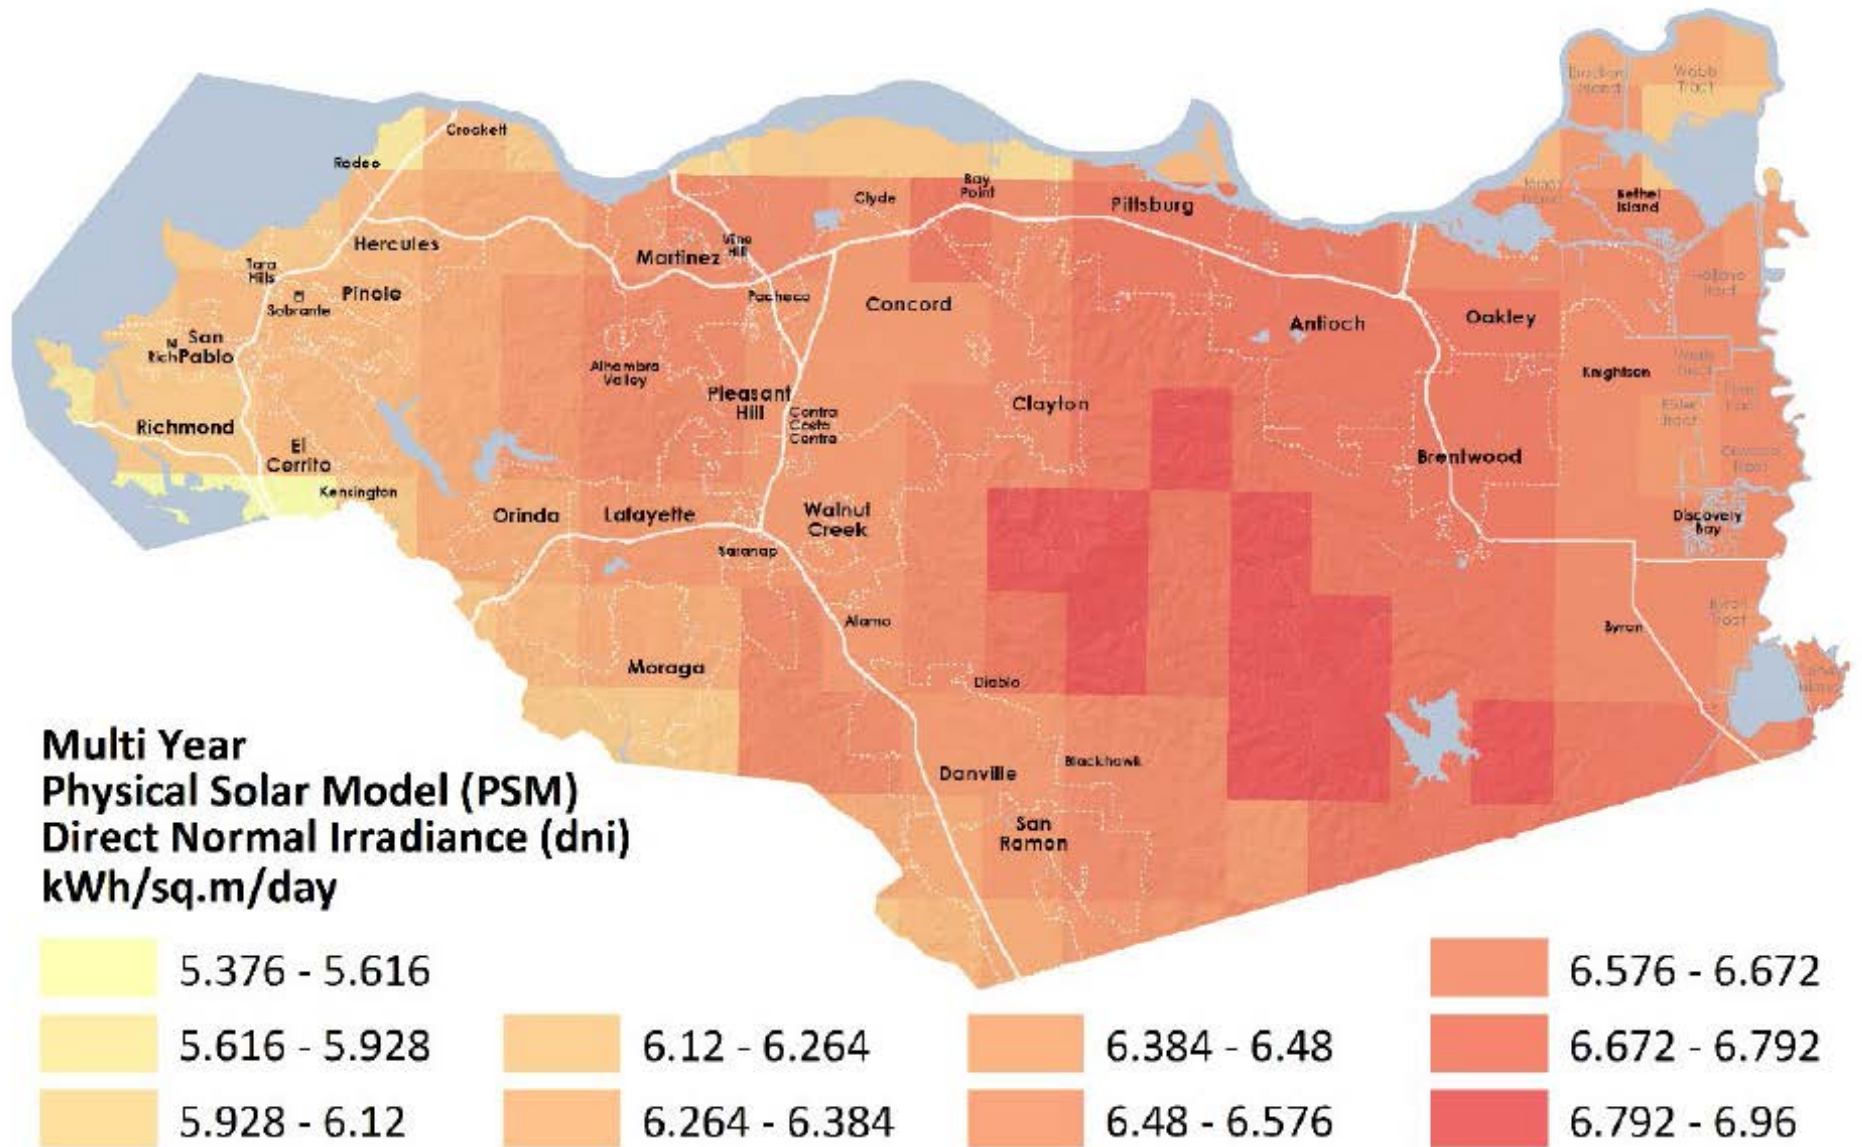

Figure 7. Contra Costa County Solar Insolation

Source: <https://maps.nrel.gov/nsrdb-viewer>