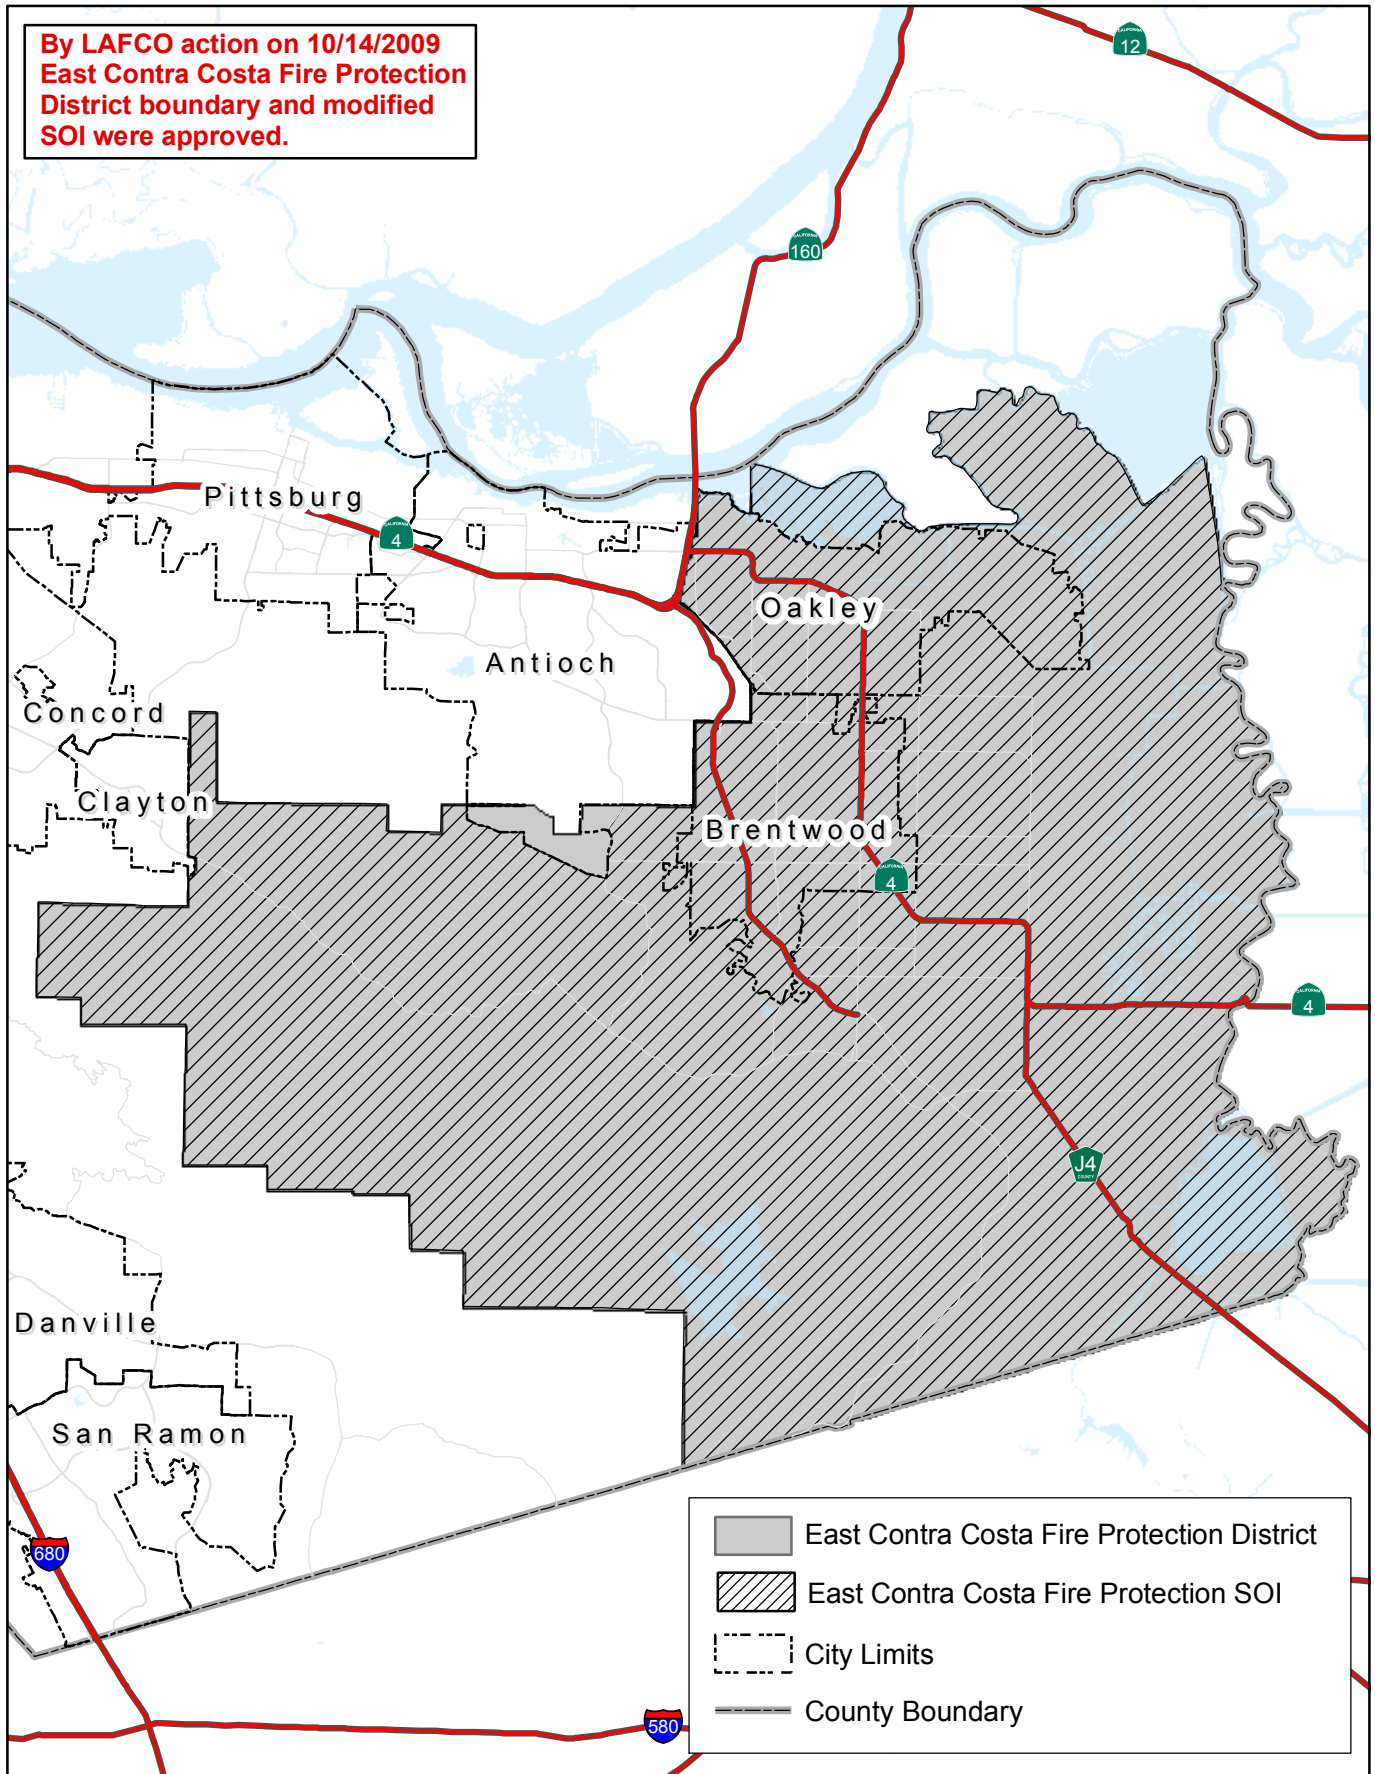

East Contra Costa Fire Protection District and SOI

**By LAFCO action on 10/14/2009
East Contra Costa Fire Protection
District boundary and modified
SOI were approved.**

-  East Contra Costa Fire Protection District
-  East Contra Costa Fire Protection SOI
-  City Limits
-  County Boundary