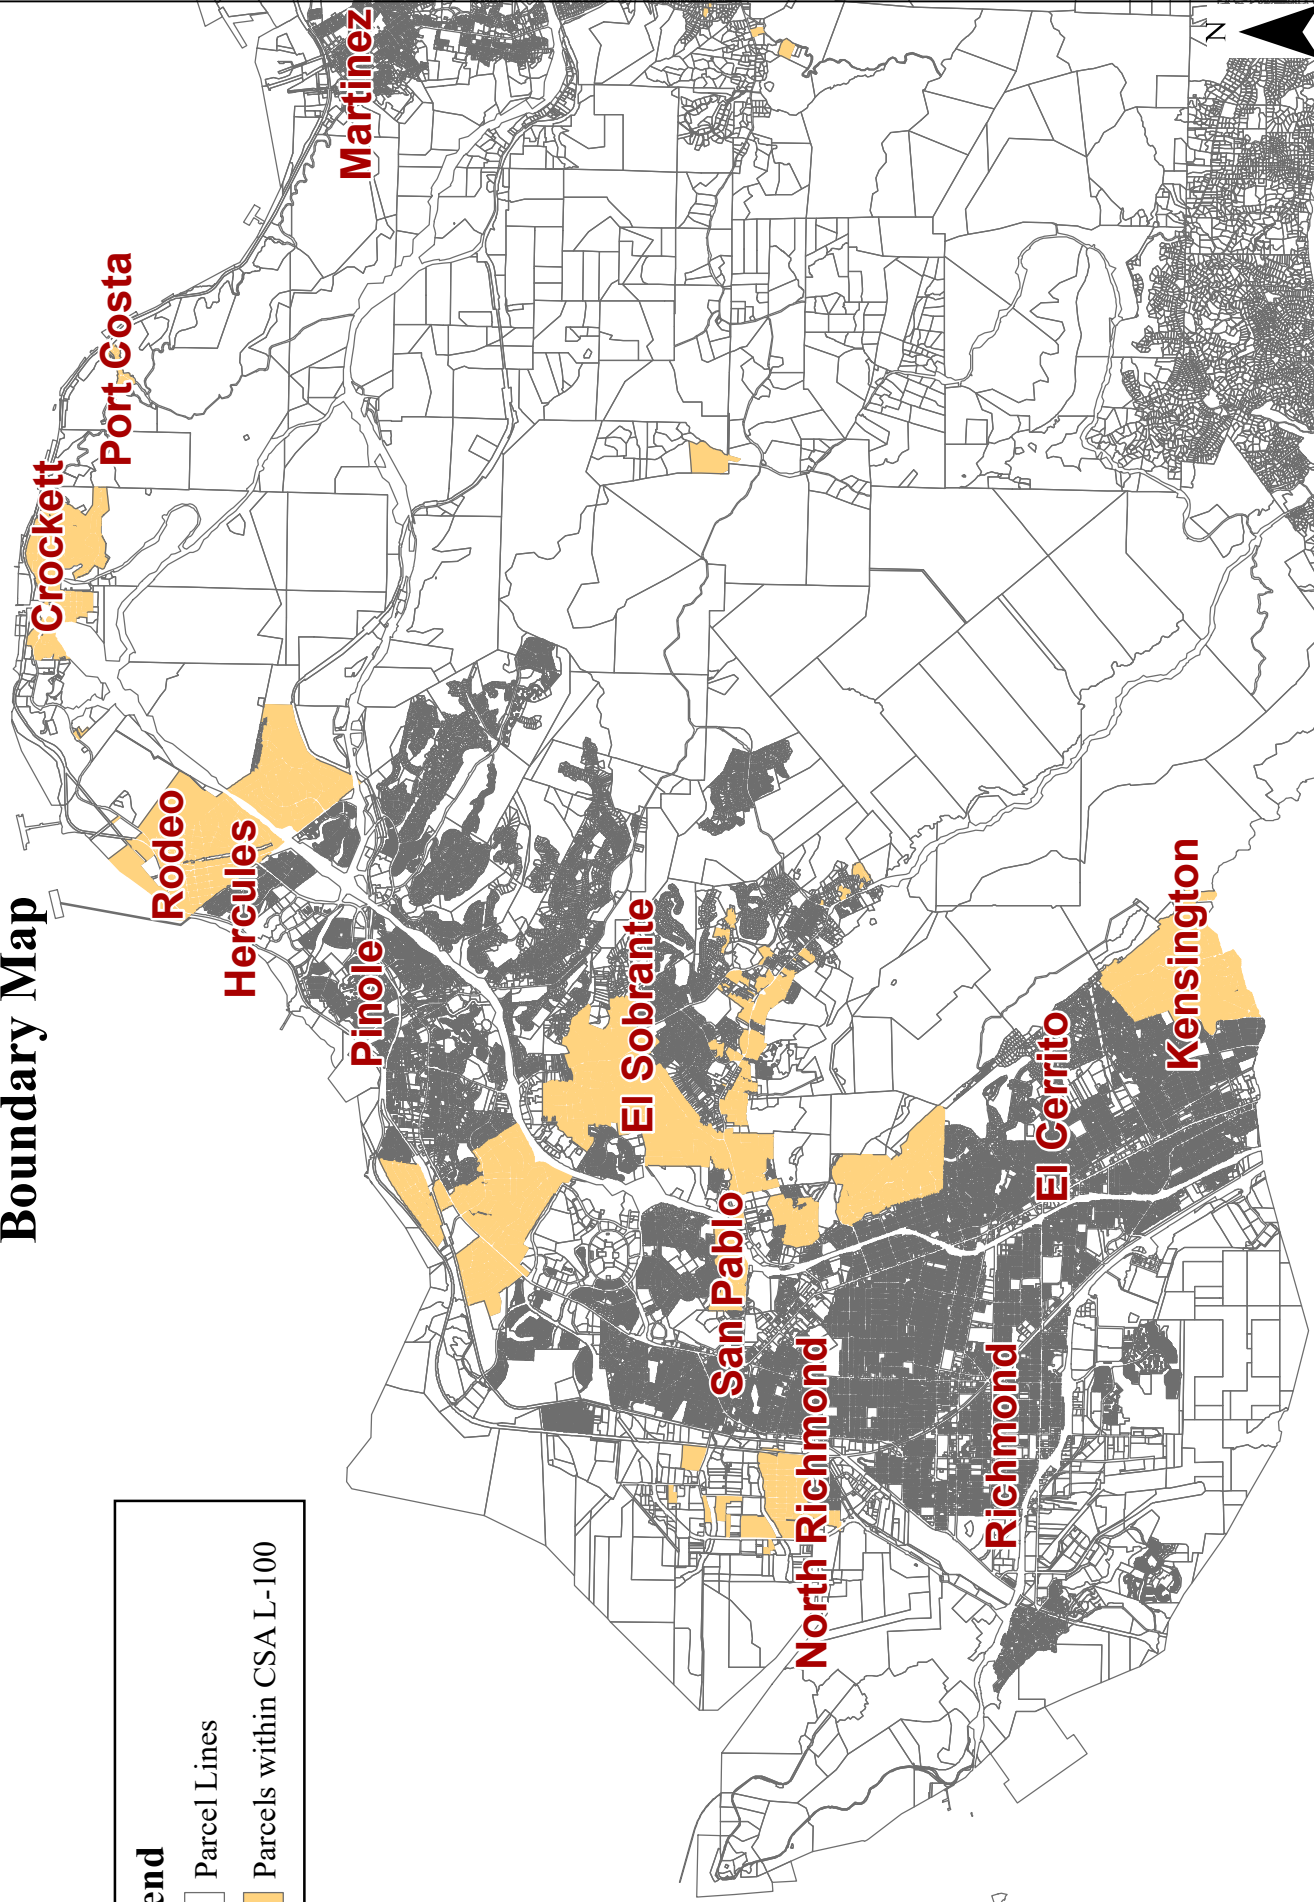

Contra Costa County Service Area (CSA) L-100 (Countywide Street Lighting)

Boundary Map

Legend

- Parcel Lines
- Parcels within CSA L-100