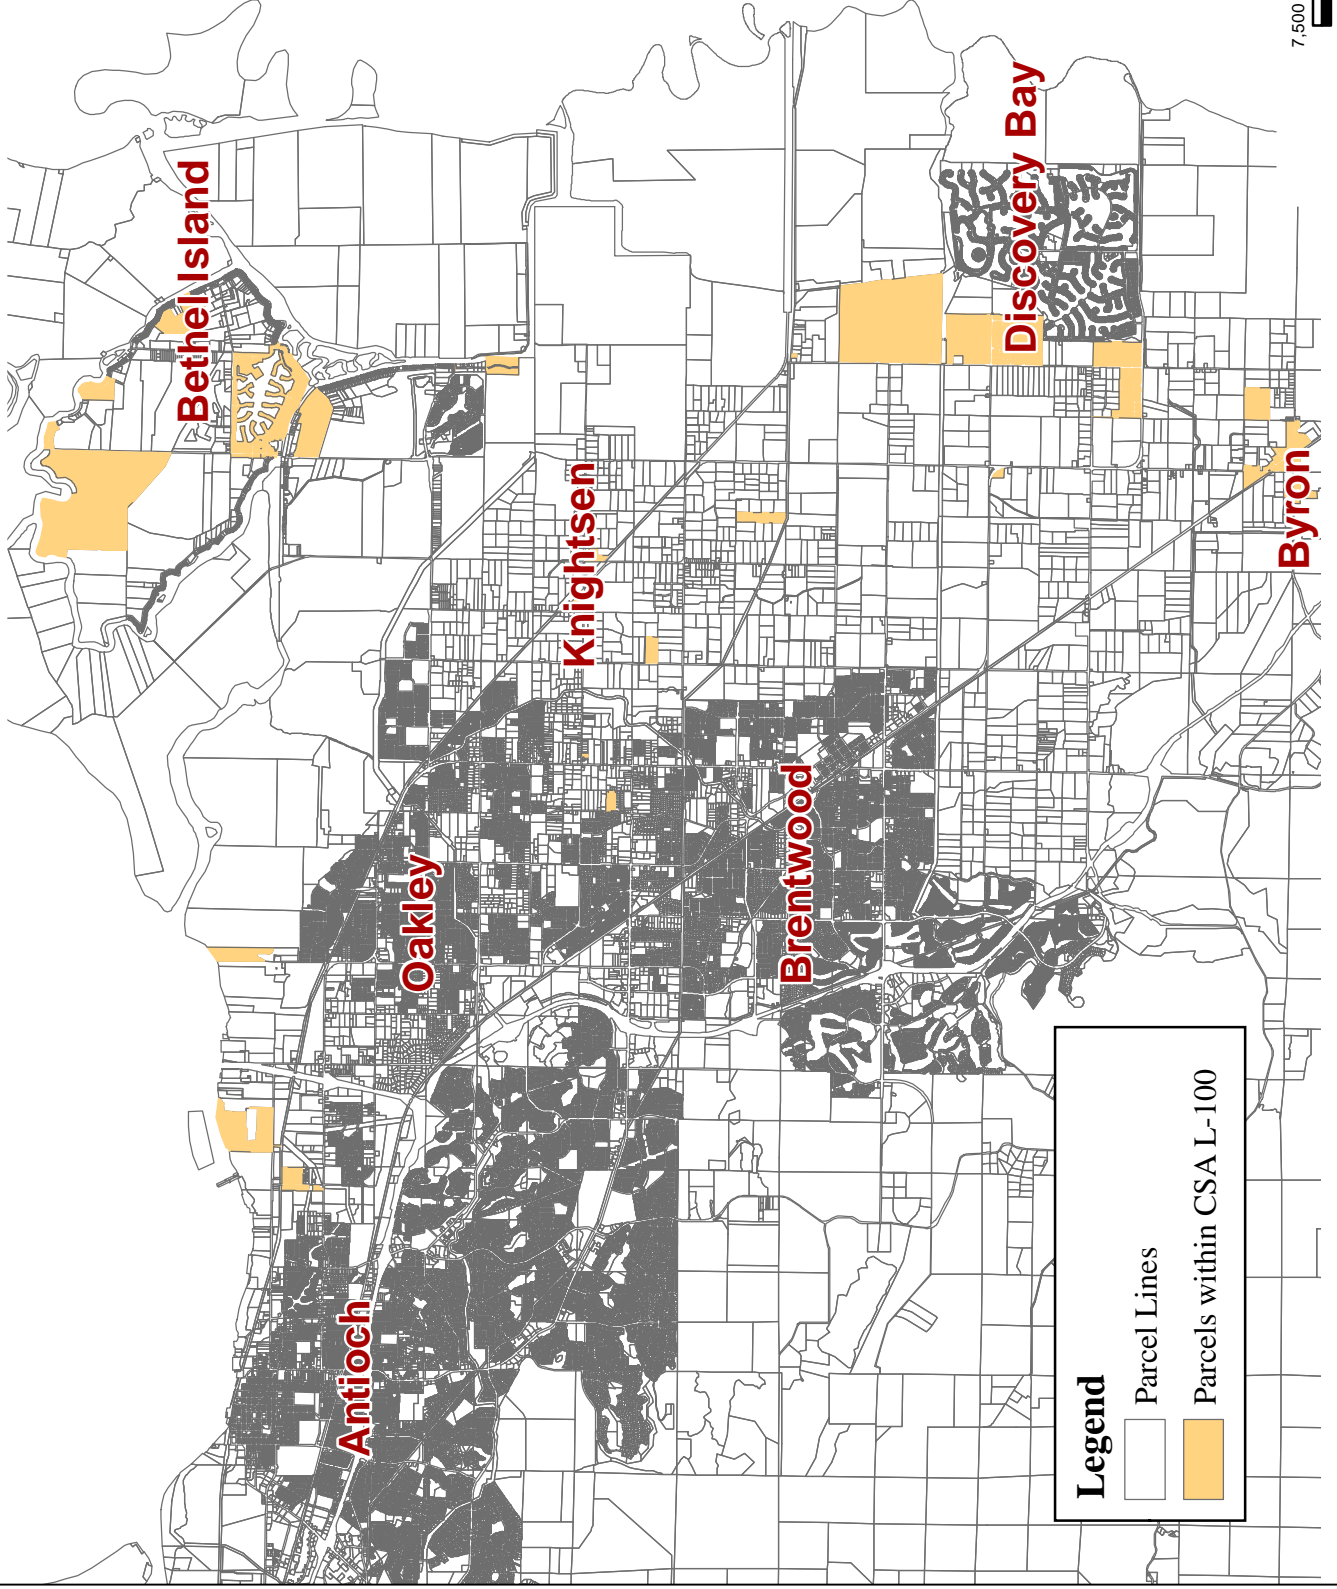

Contra Costa County Service Area (CSA) L-100 (Countywide Street Lighting)

Boundary Map

Legend

- Parcel Lines
- Parcels within CSA L-100