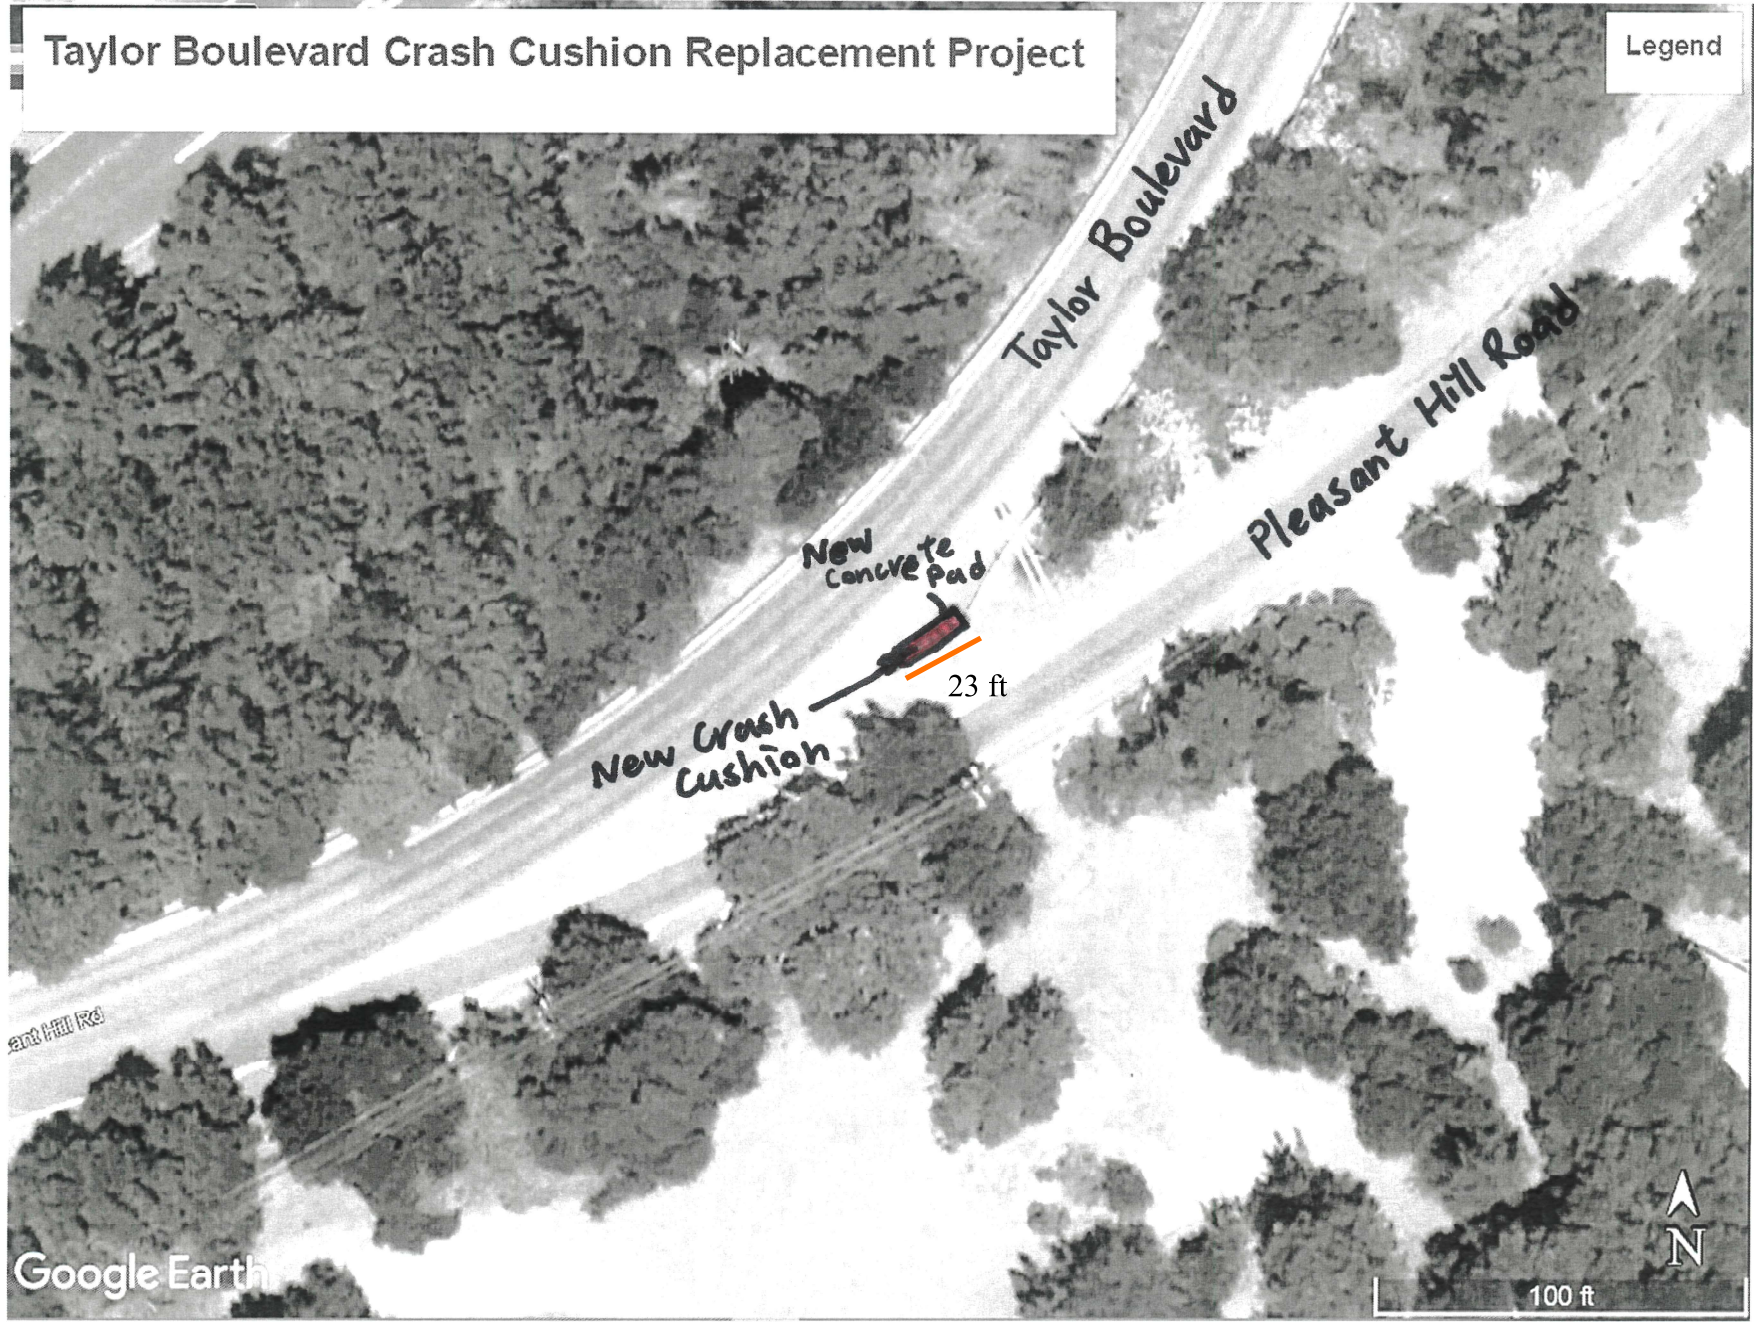

Taylor Boulevard Crash Cushion Replacement Project

Legend

Google Earth

100 ft