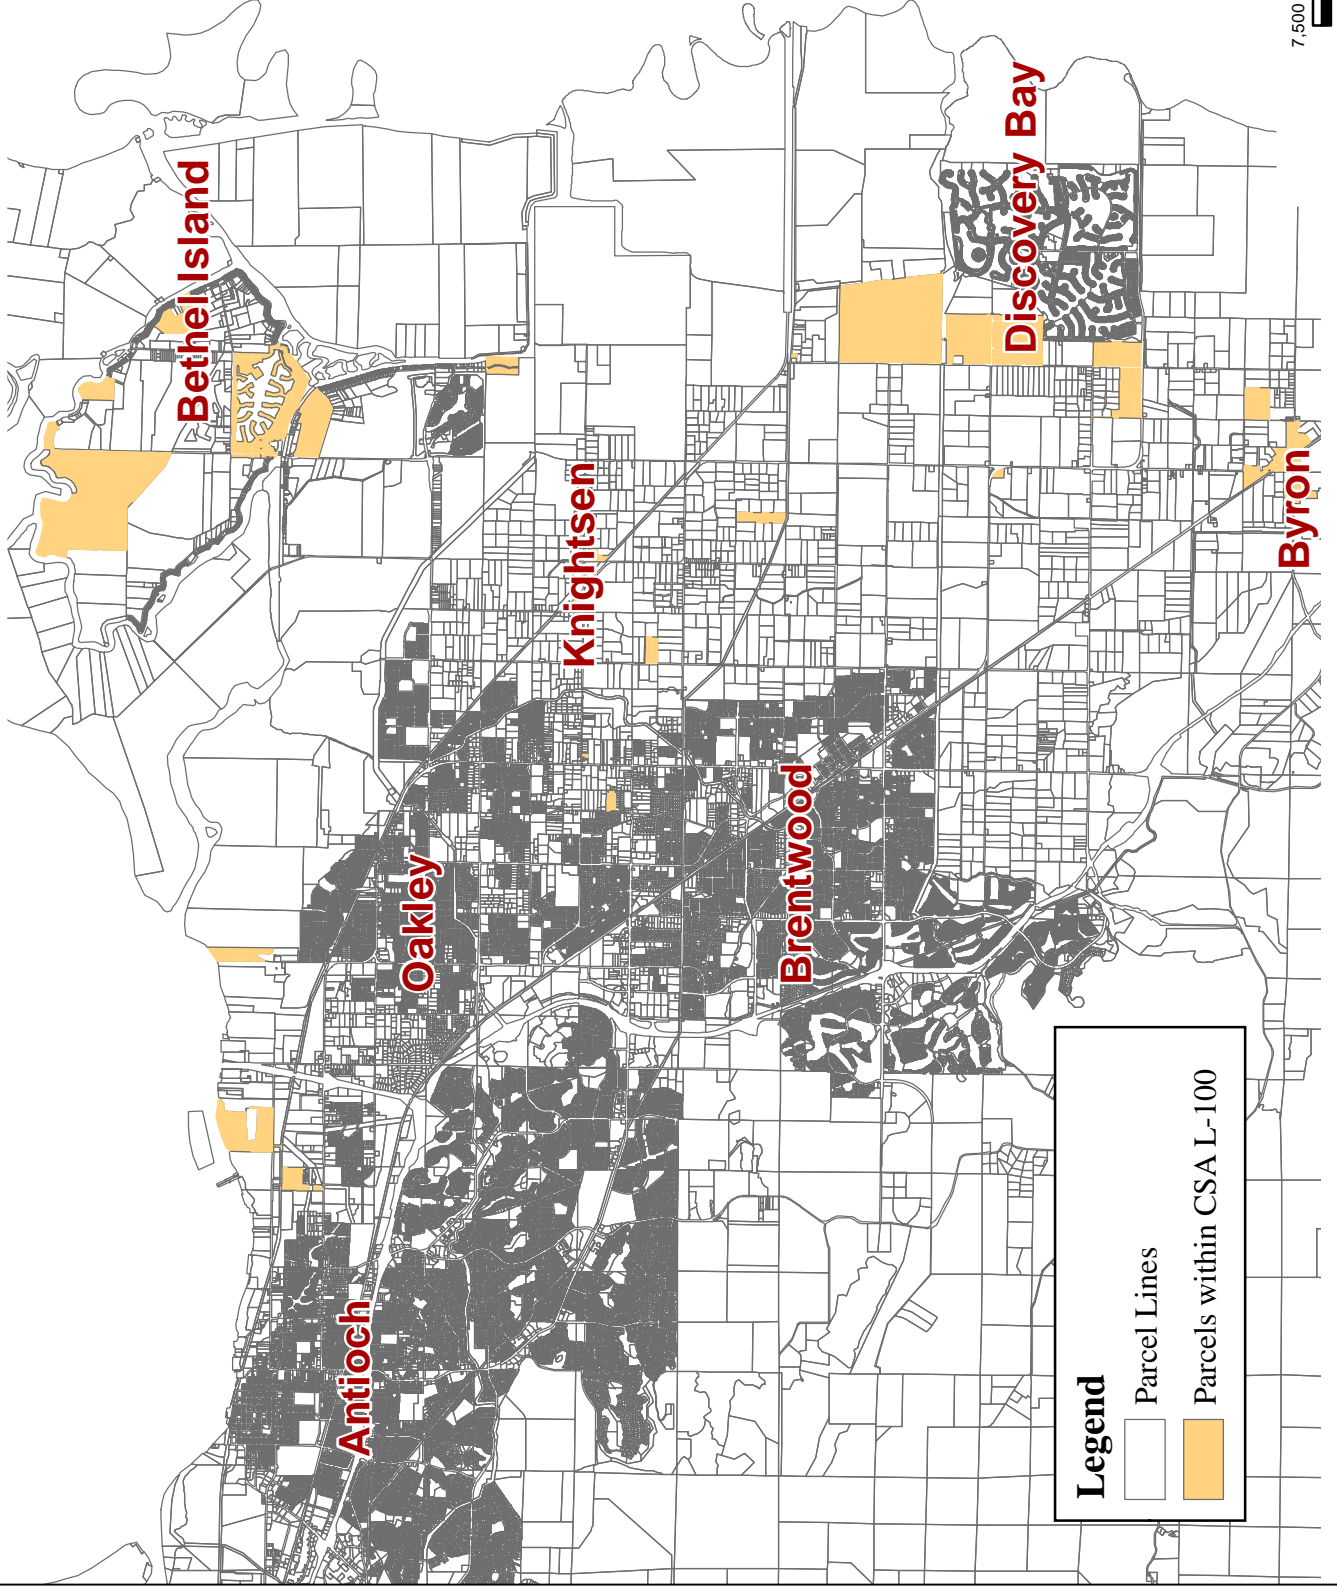

Boundary Map

Contra Costa County Service Area (CSA) L-100 (Countywide Street Lighting)

Boundary Map

Contra Costa County Service Area (CSA) L-100 (Countywide Street Lighting)

Boundary Map

METHOD OF APPORTIONMENT