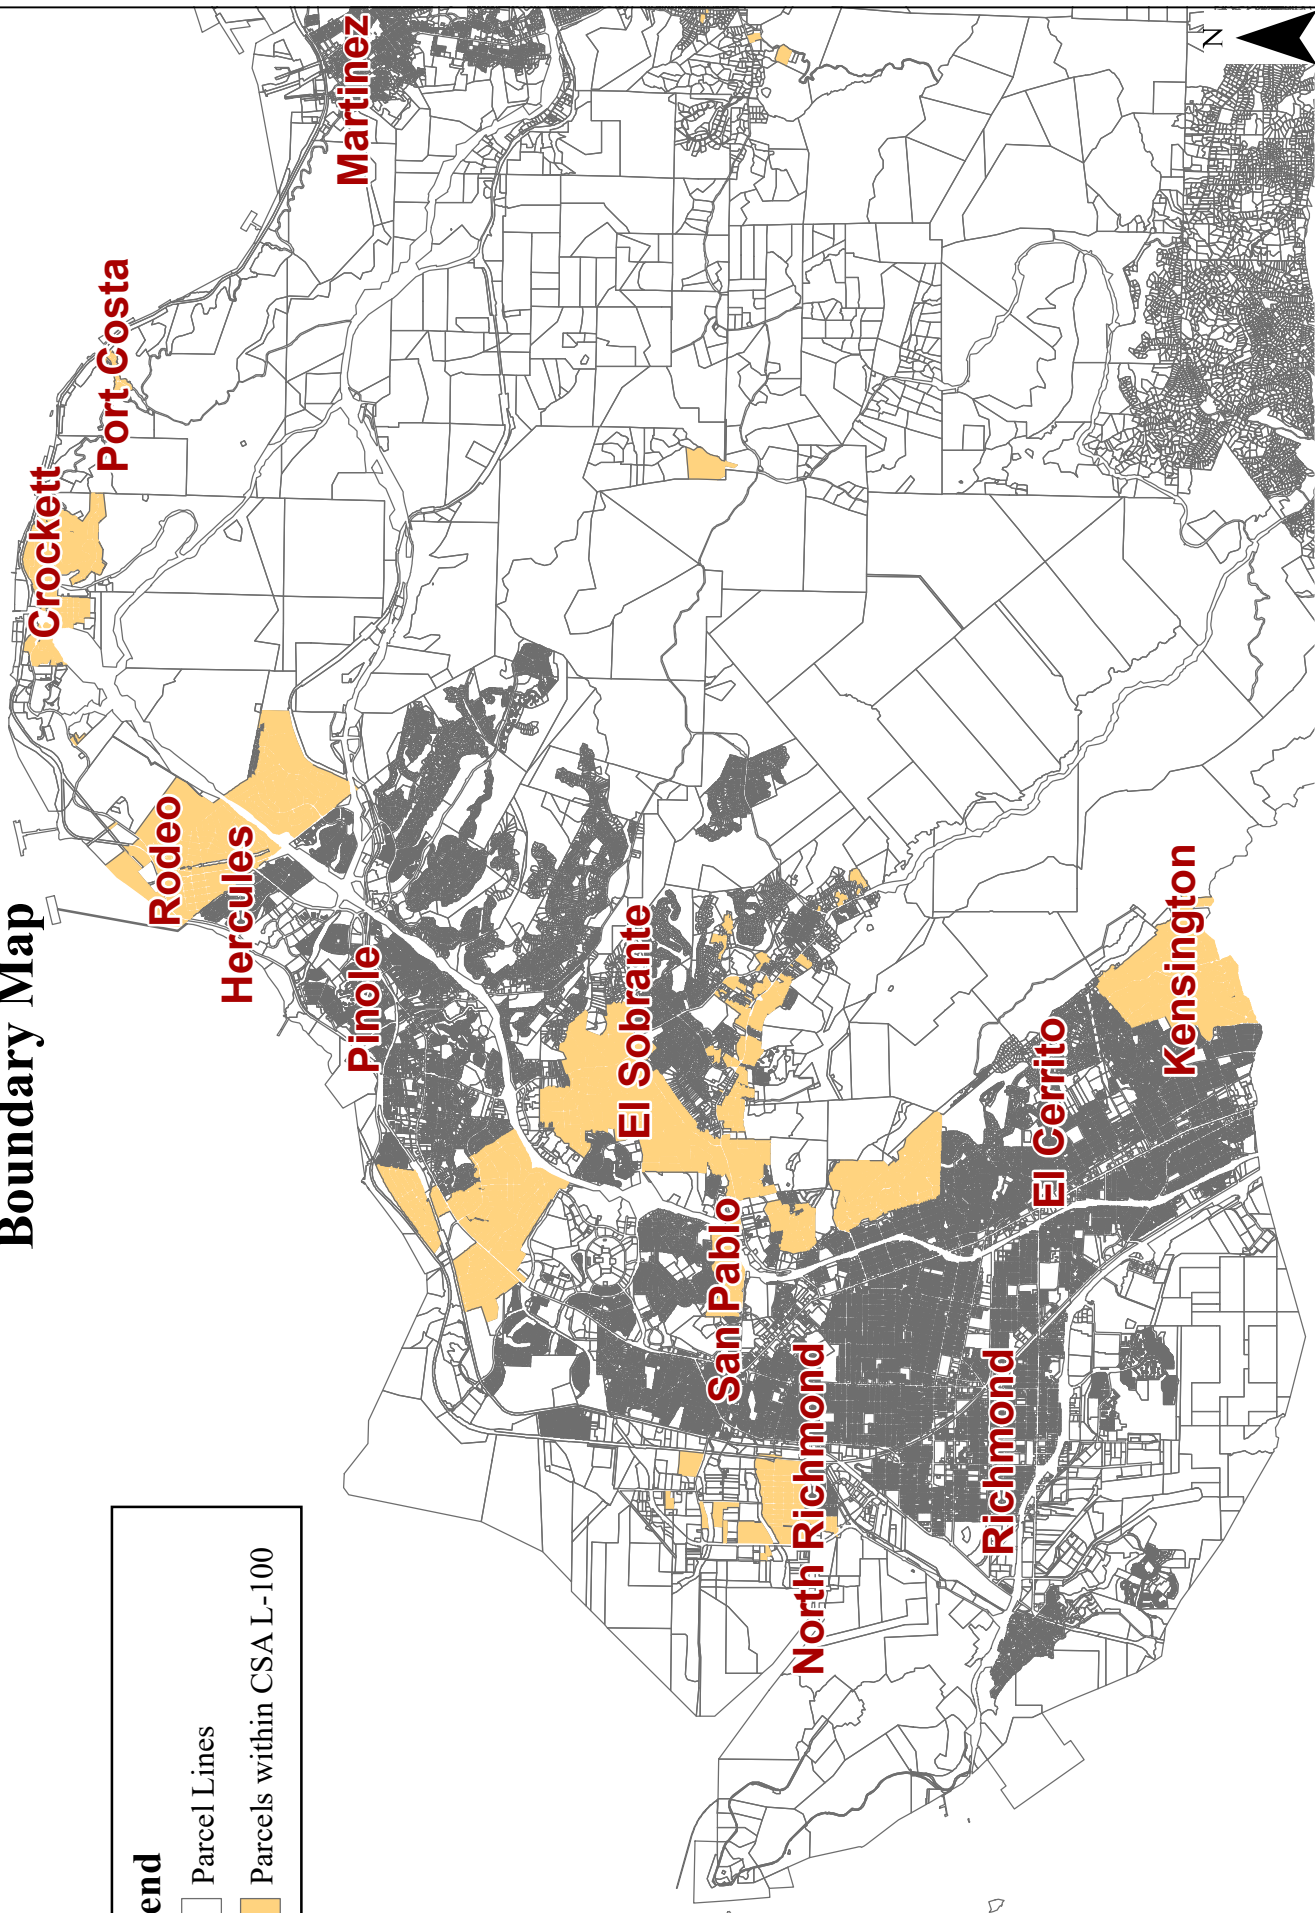

Contra Costa County Service Area (CSA) L-100 (Countywide Street Lighting)

Boundary Map

Legend

- Parcel Lines
- Parcels within CSA L-100