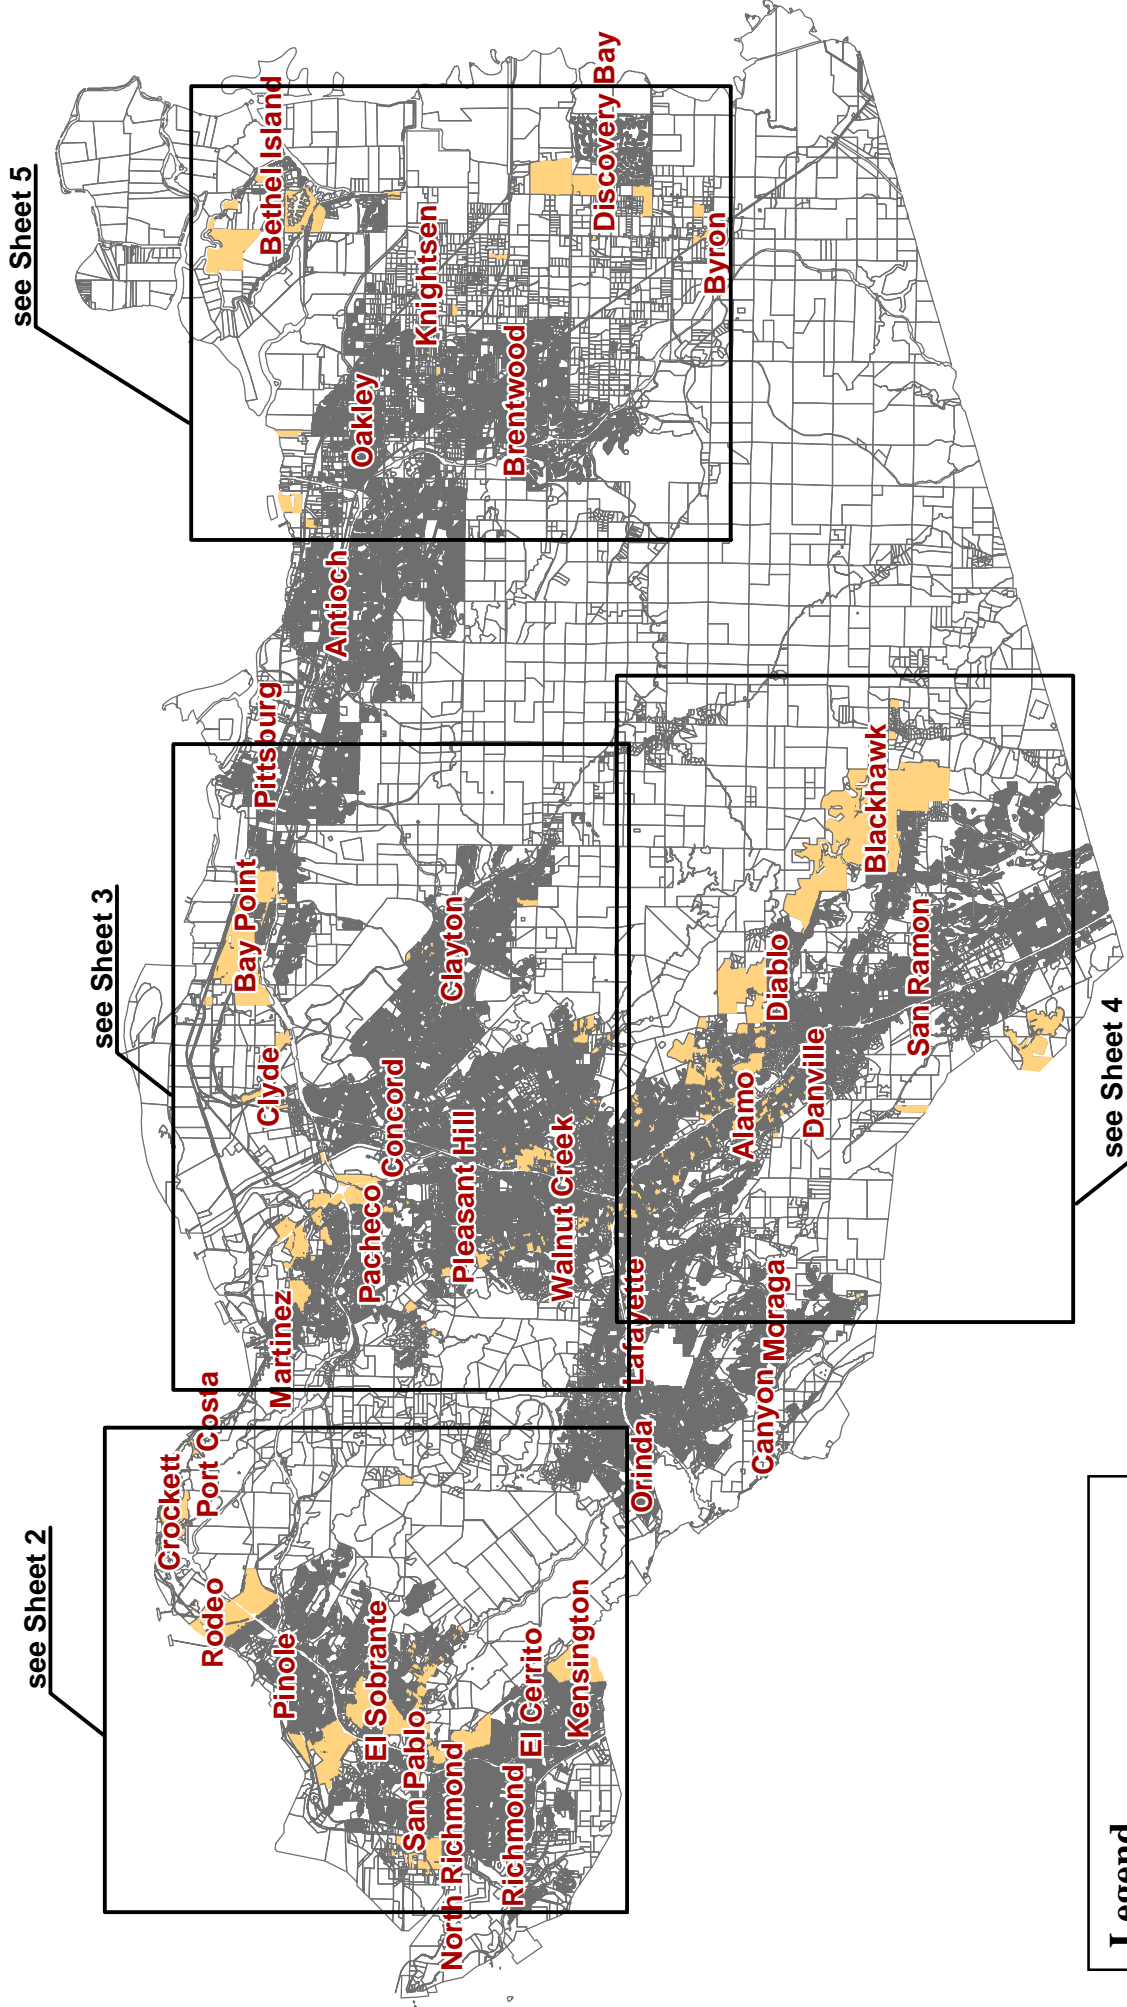

A copy of the Boundary Map is shown on the following pages.

Contra Costa County Service Area (CSA) L-100 (Countywide Street Lighting) Boundary Map

see Sheet 2

see Sheet 3

see Sheet 5

Legend

- Parcel Lines
- Parcels within CSA L-100