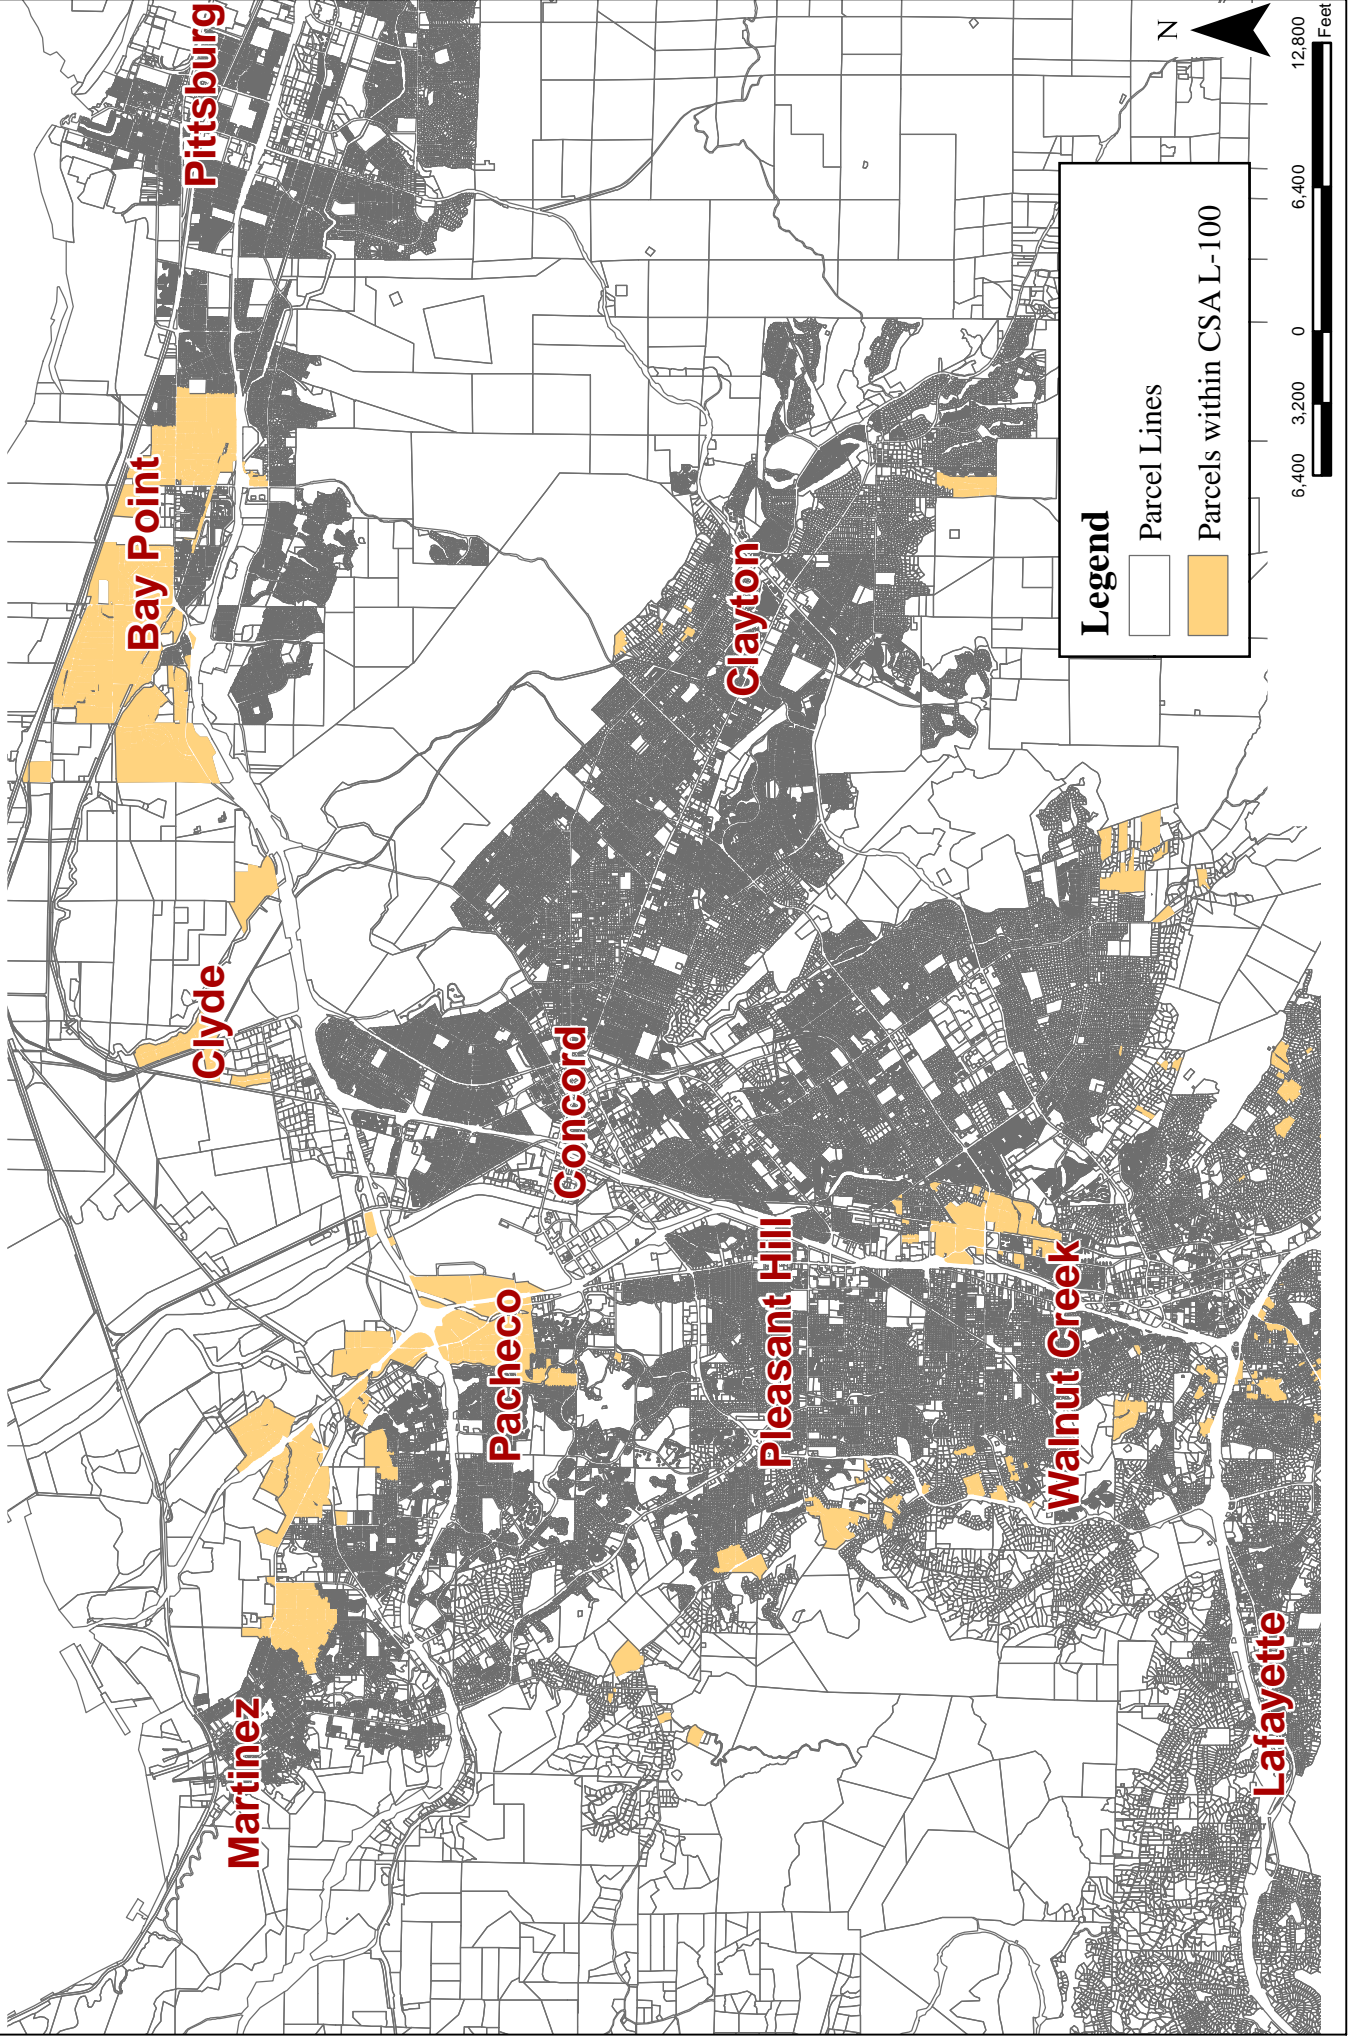

Contra Costa County Service Area (CSA) L-100 (Countywide Street Lighting)

Boundary Map