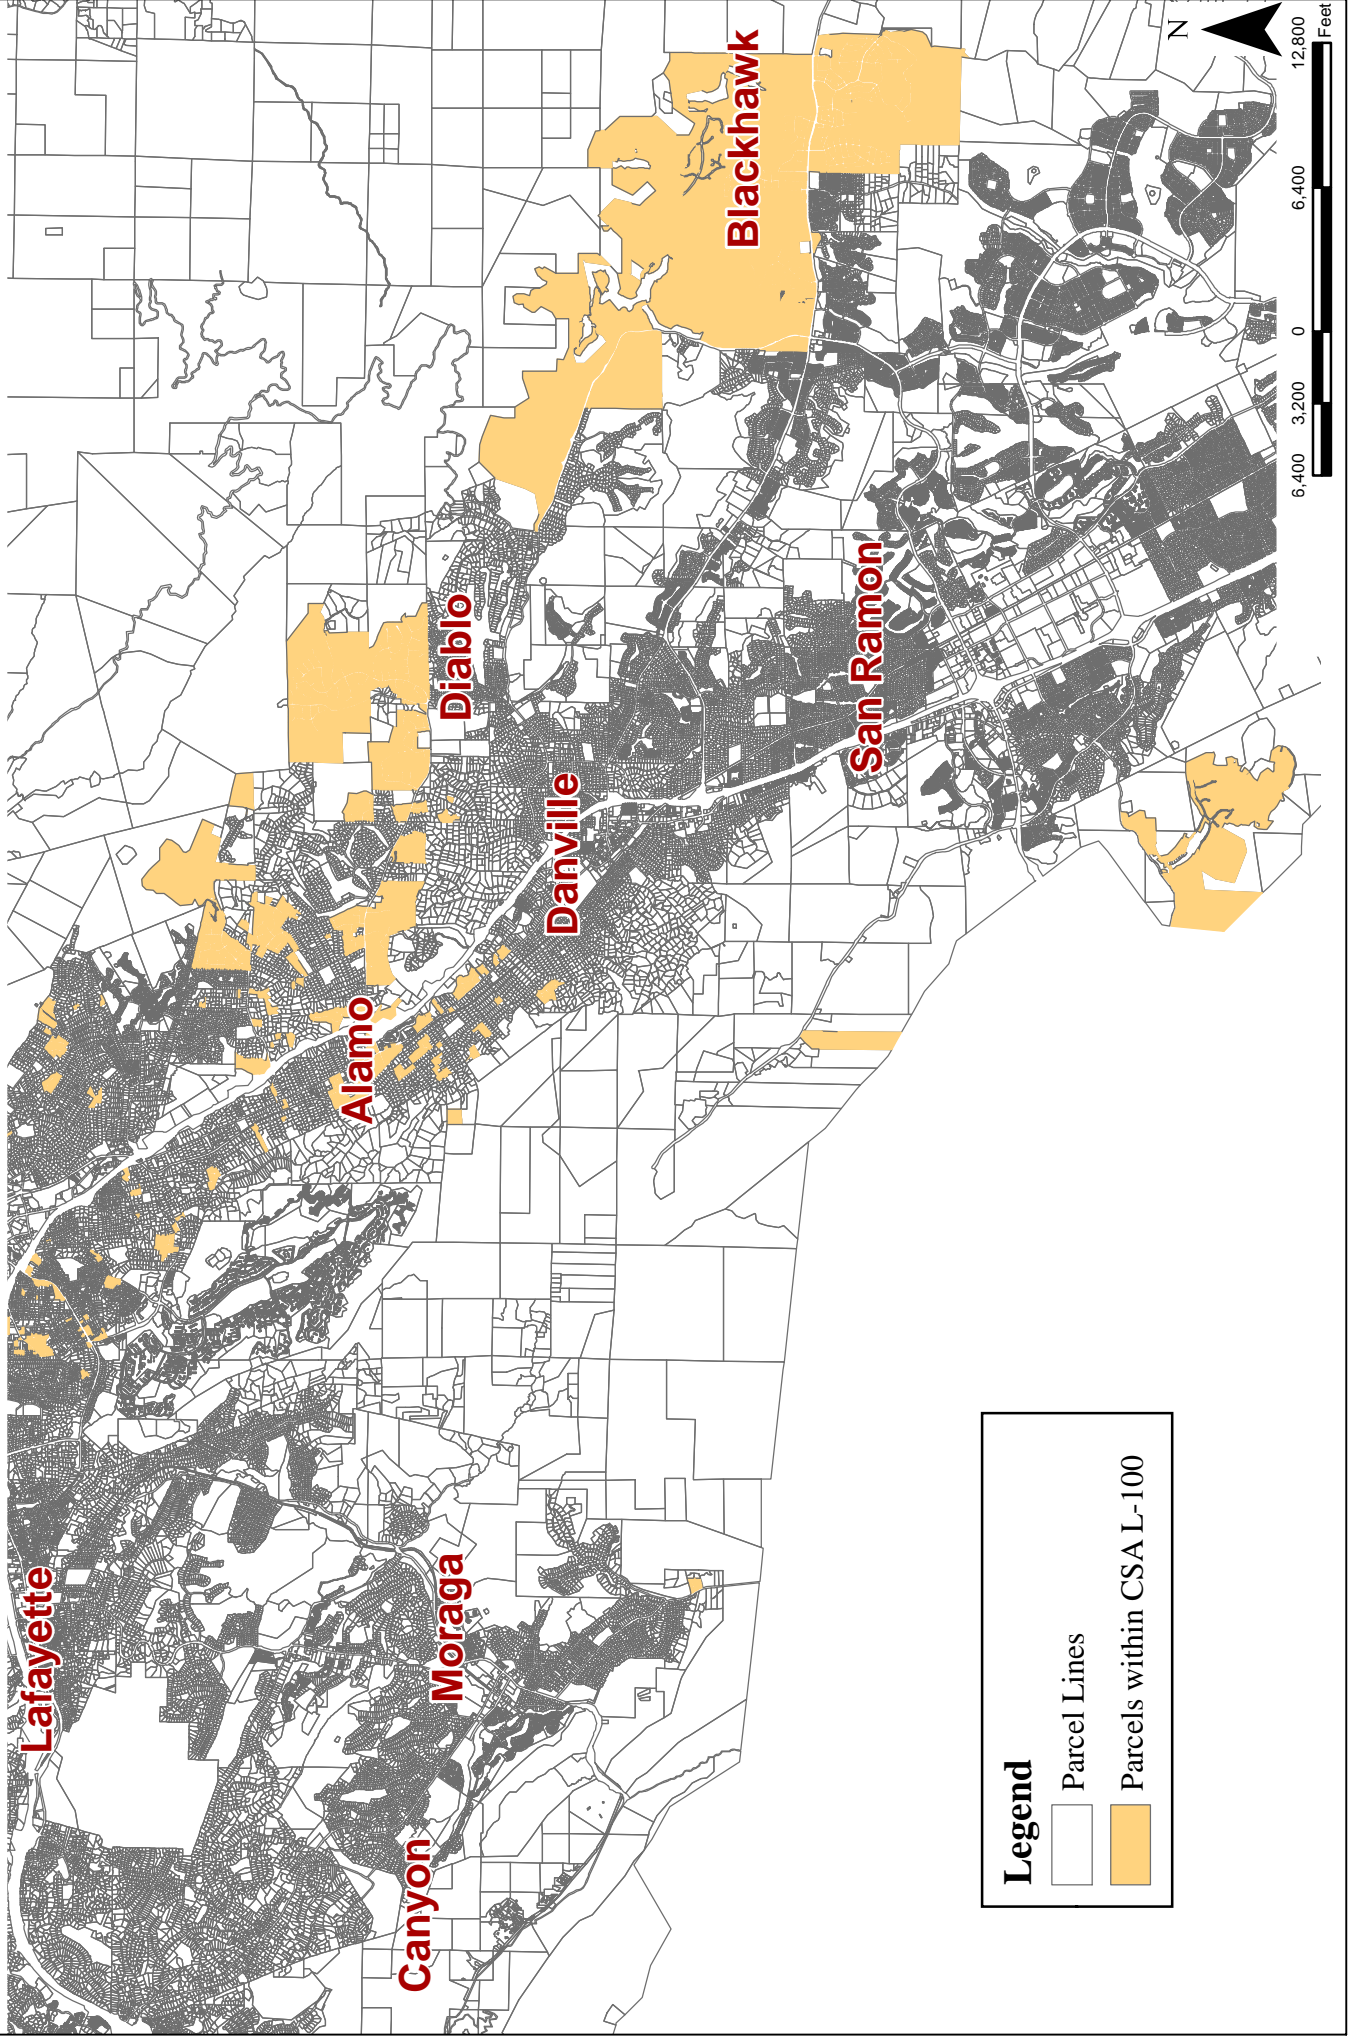

Contra Costa County Service Area (CSA) L-100 (Countywide Street Lighting)

Boundary Map