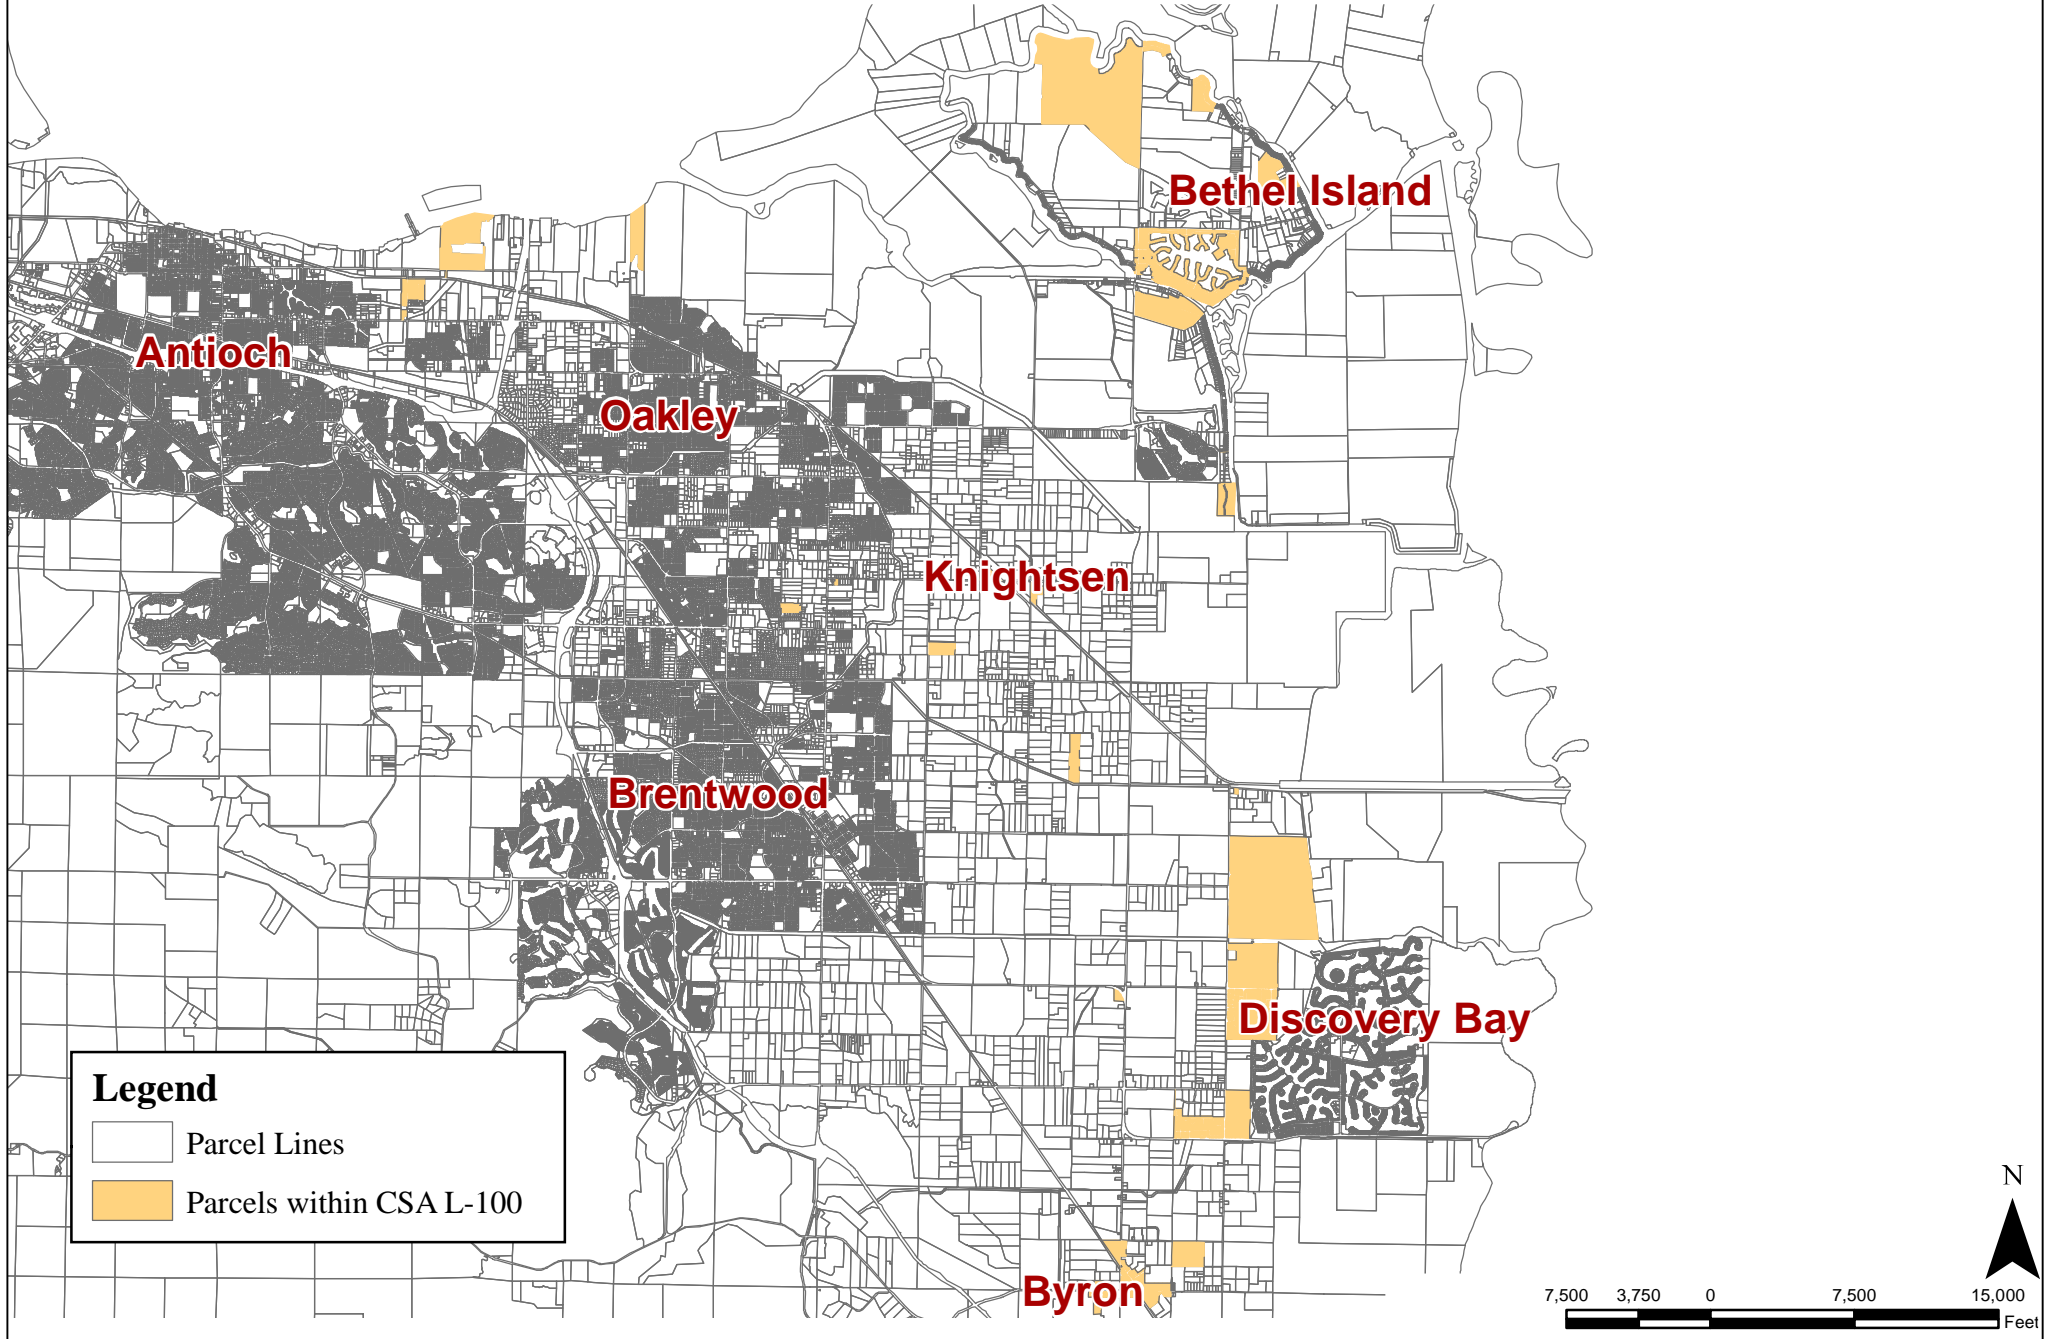

Contra Costa County Service Area (CSA) L-100 (Countywide Street Lighting) Boundary Map

Legend

- Parcel Lines
- Parcels within CSA L-100

7,500 3,750 0 7,500 15,000 Feet

N