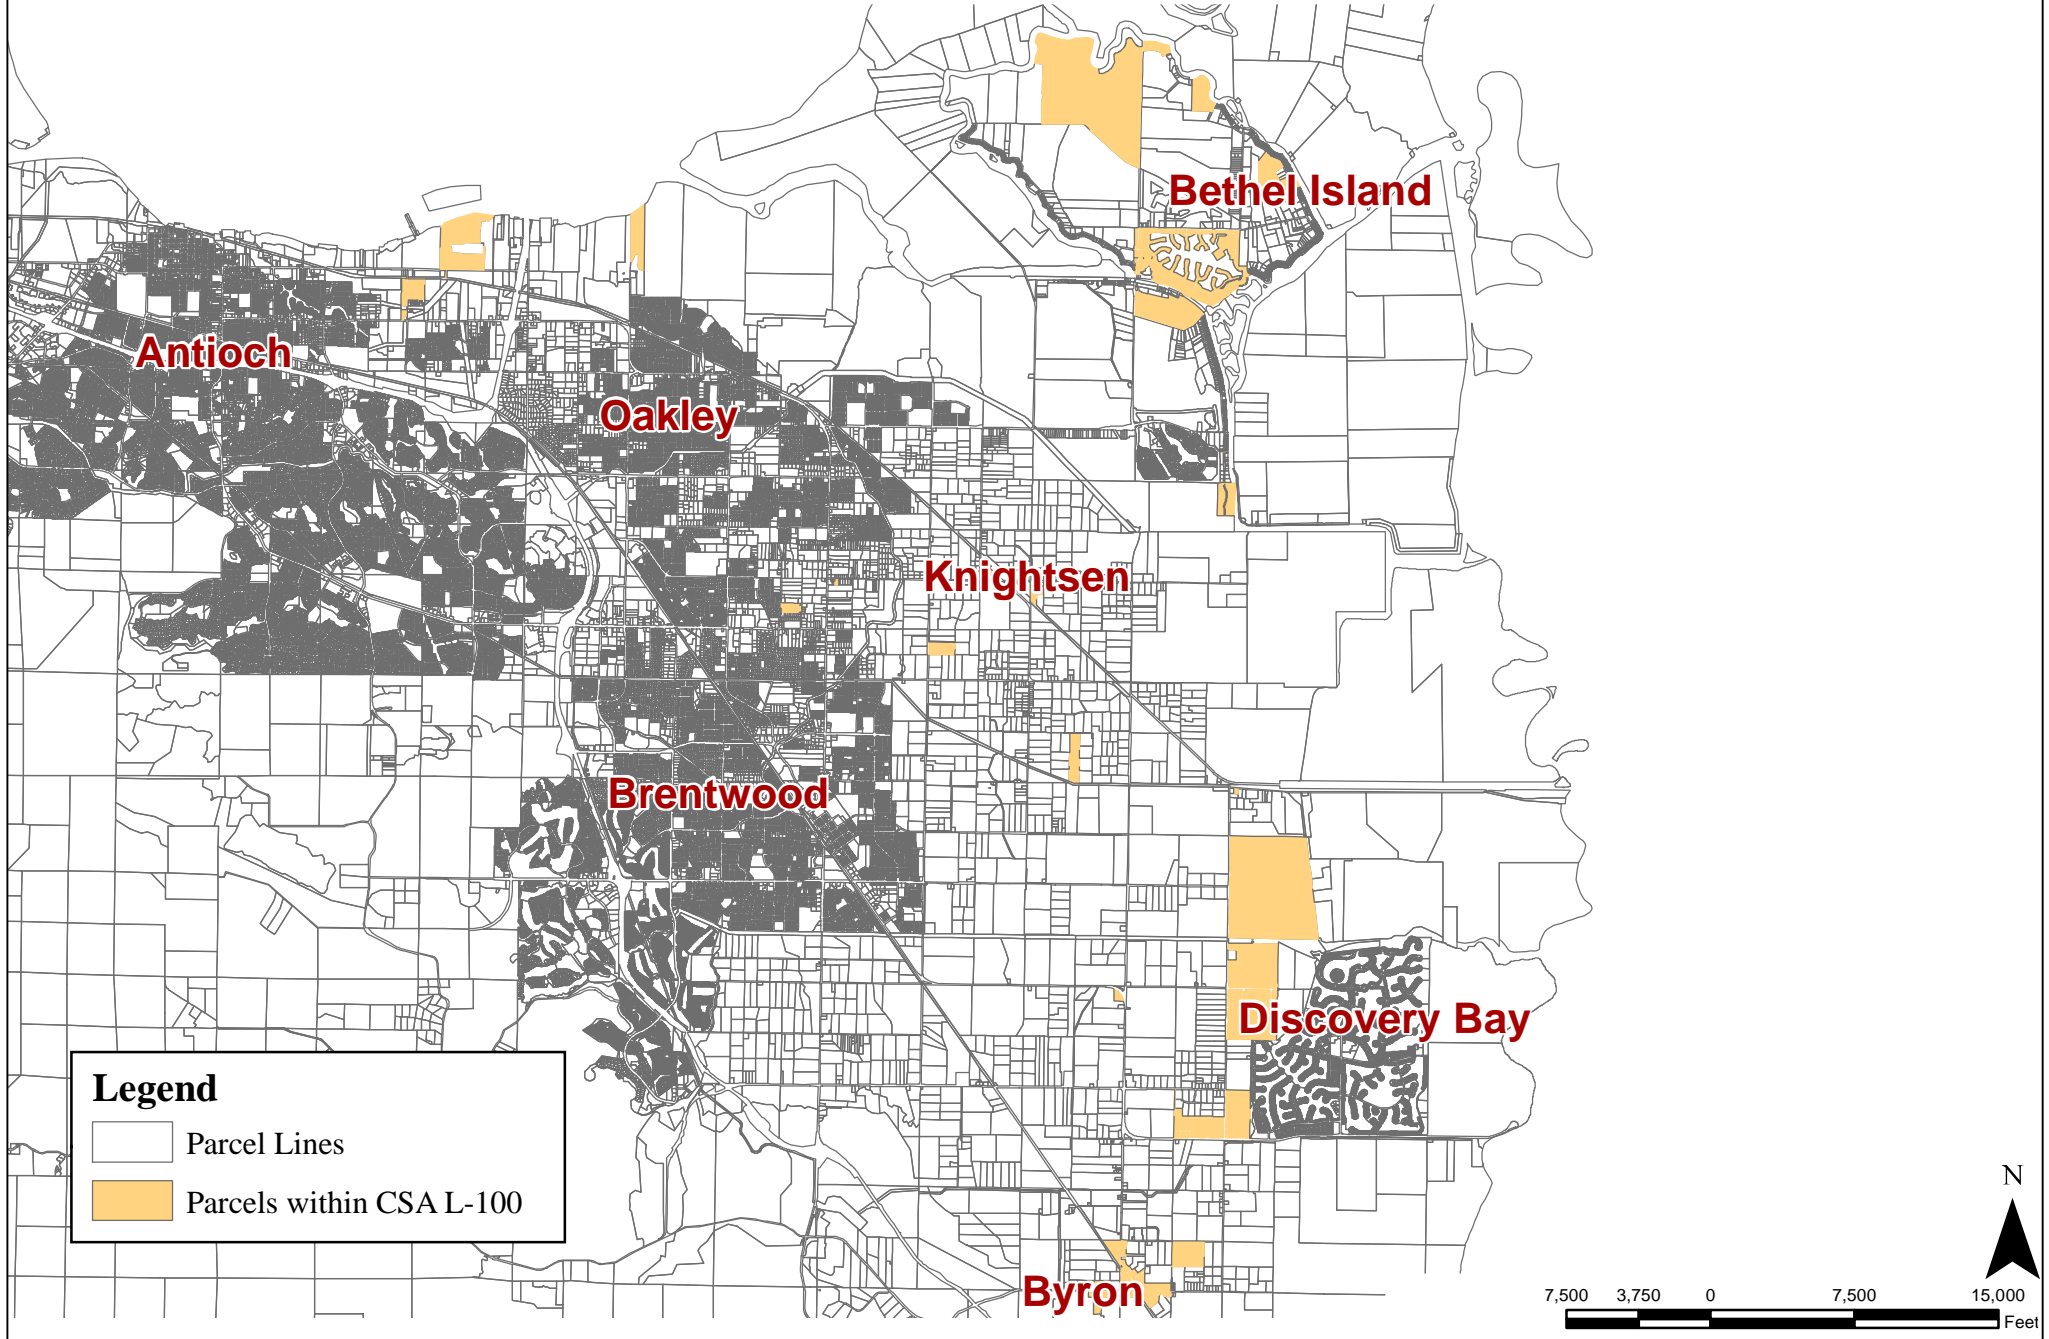

Contra Costa County Service Area (CSA) L-100 (Countywide Street Lighting) Boundary Map

Legend

- Parcel Lines
- Parcels within CSA L-100