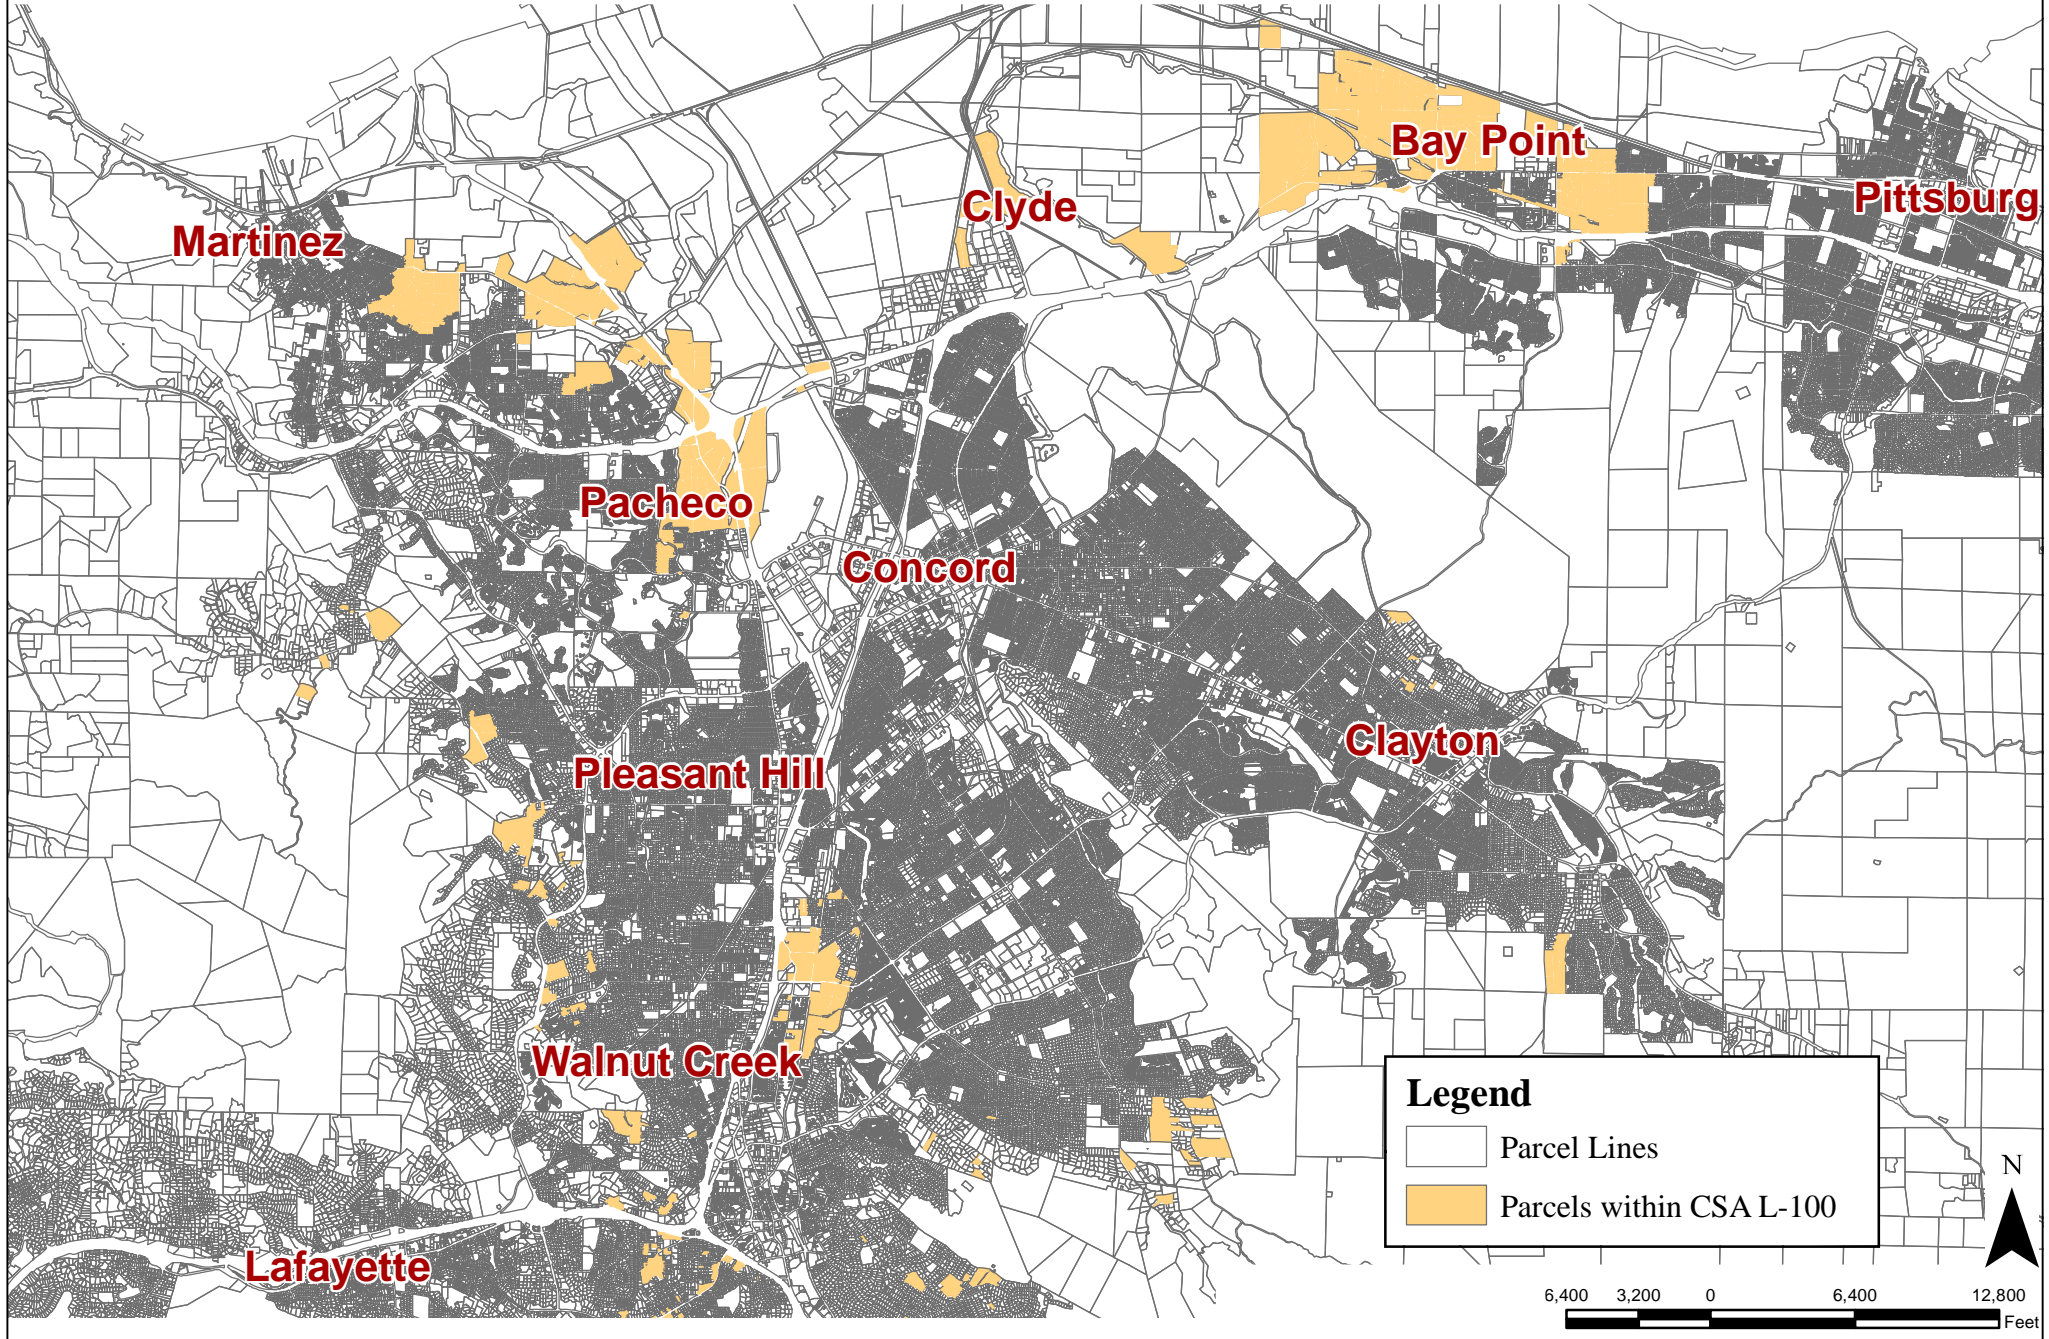

Contra Costa County Service Area (CSA) L-100 (Countywide Street Lighting) Boundary Map

Legend

- Parcel Lines
- Parcels within CSA L-100