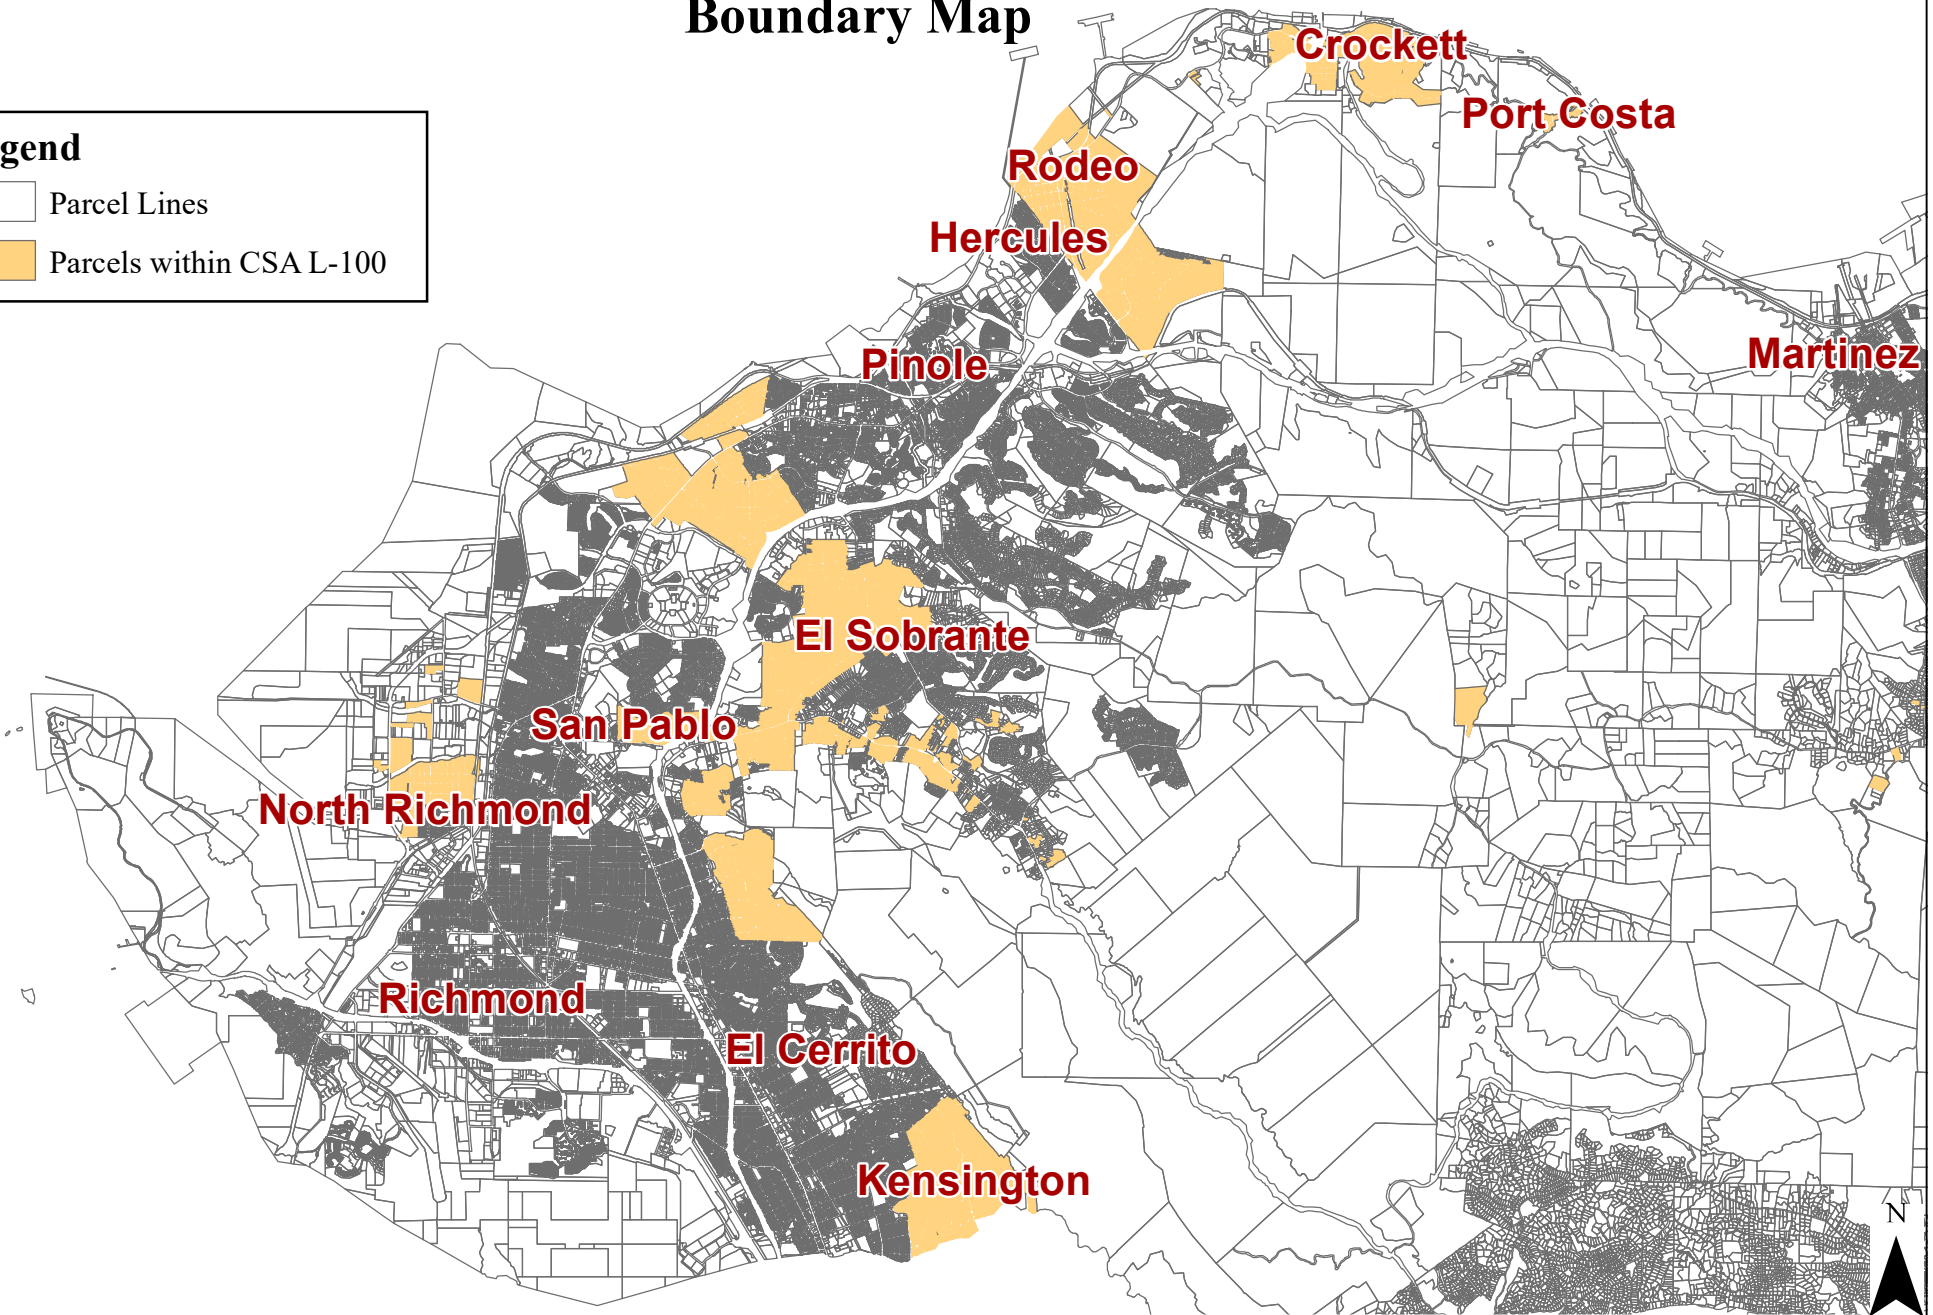

Contra Costa County Service Area (CSA) L-100 (Countywide Street Lighting) Boundary Map

Legend

- Parcel Lines
- Parcels within CSA L-100