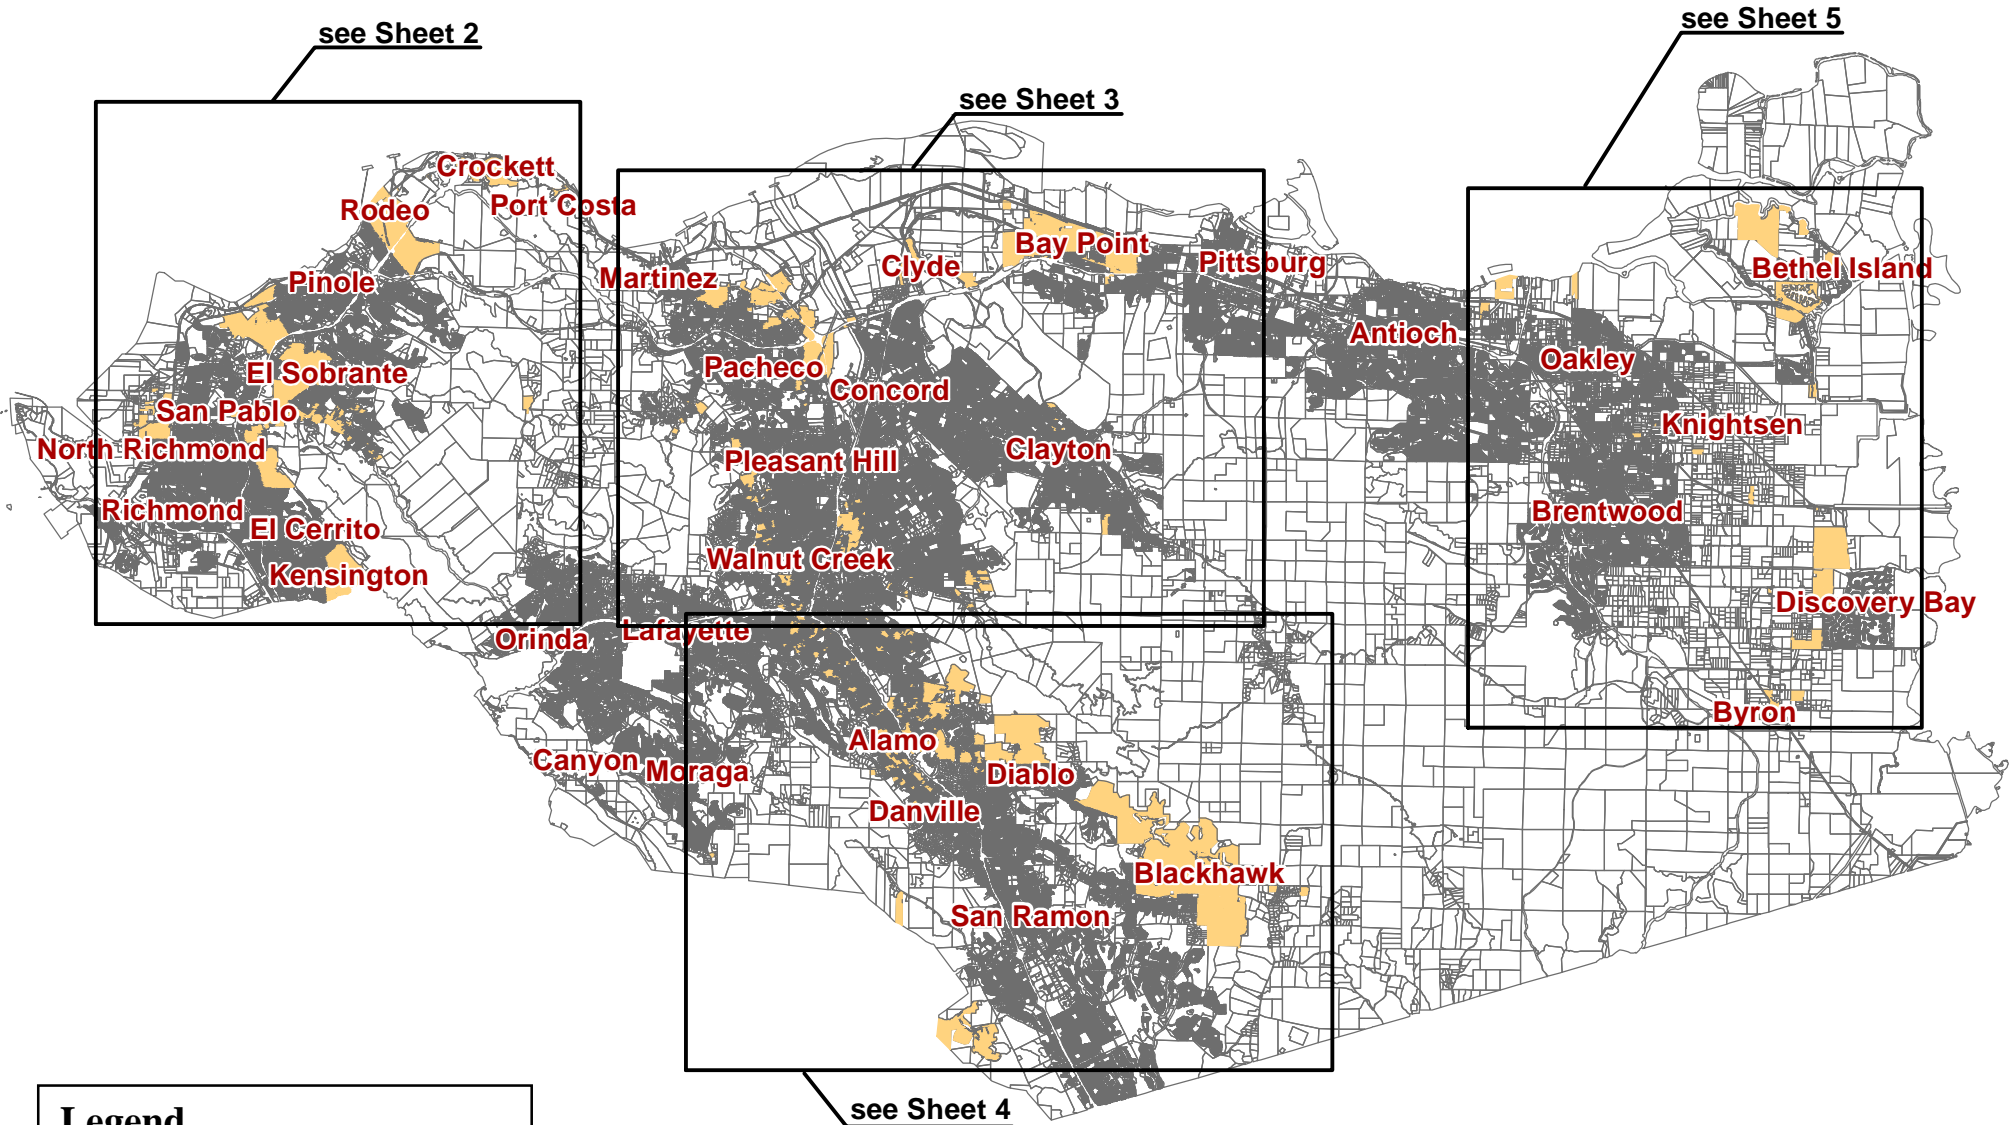

A copy of the Boundary Map is shown on the following pages.

Contra Costa County Service Area (CSA) L-100 (Countywide Street Lighting) Boundary Map

Legend

- Parcel Lines
- Parcels within CSA L-100

Contra Costa County Service Area (CSA) L-100 (Countywide Street Lighting) Boundary Map