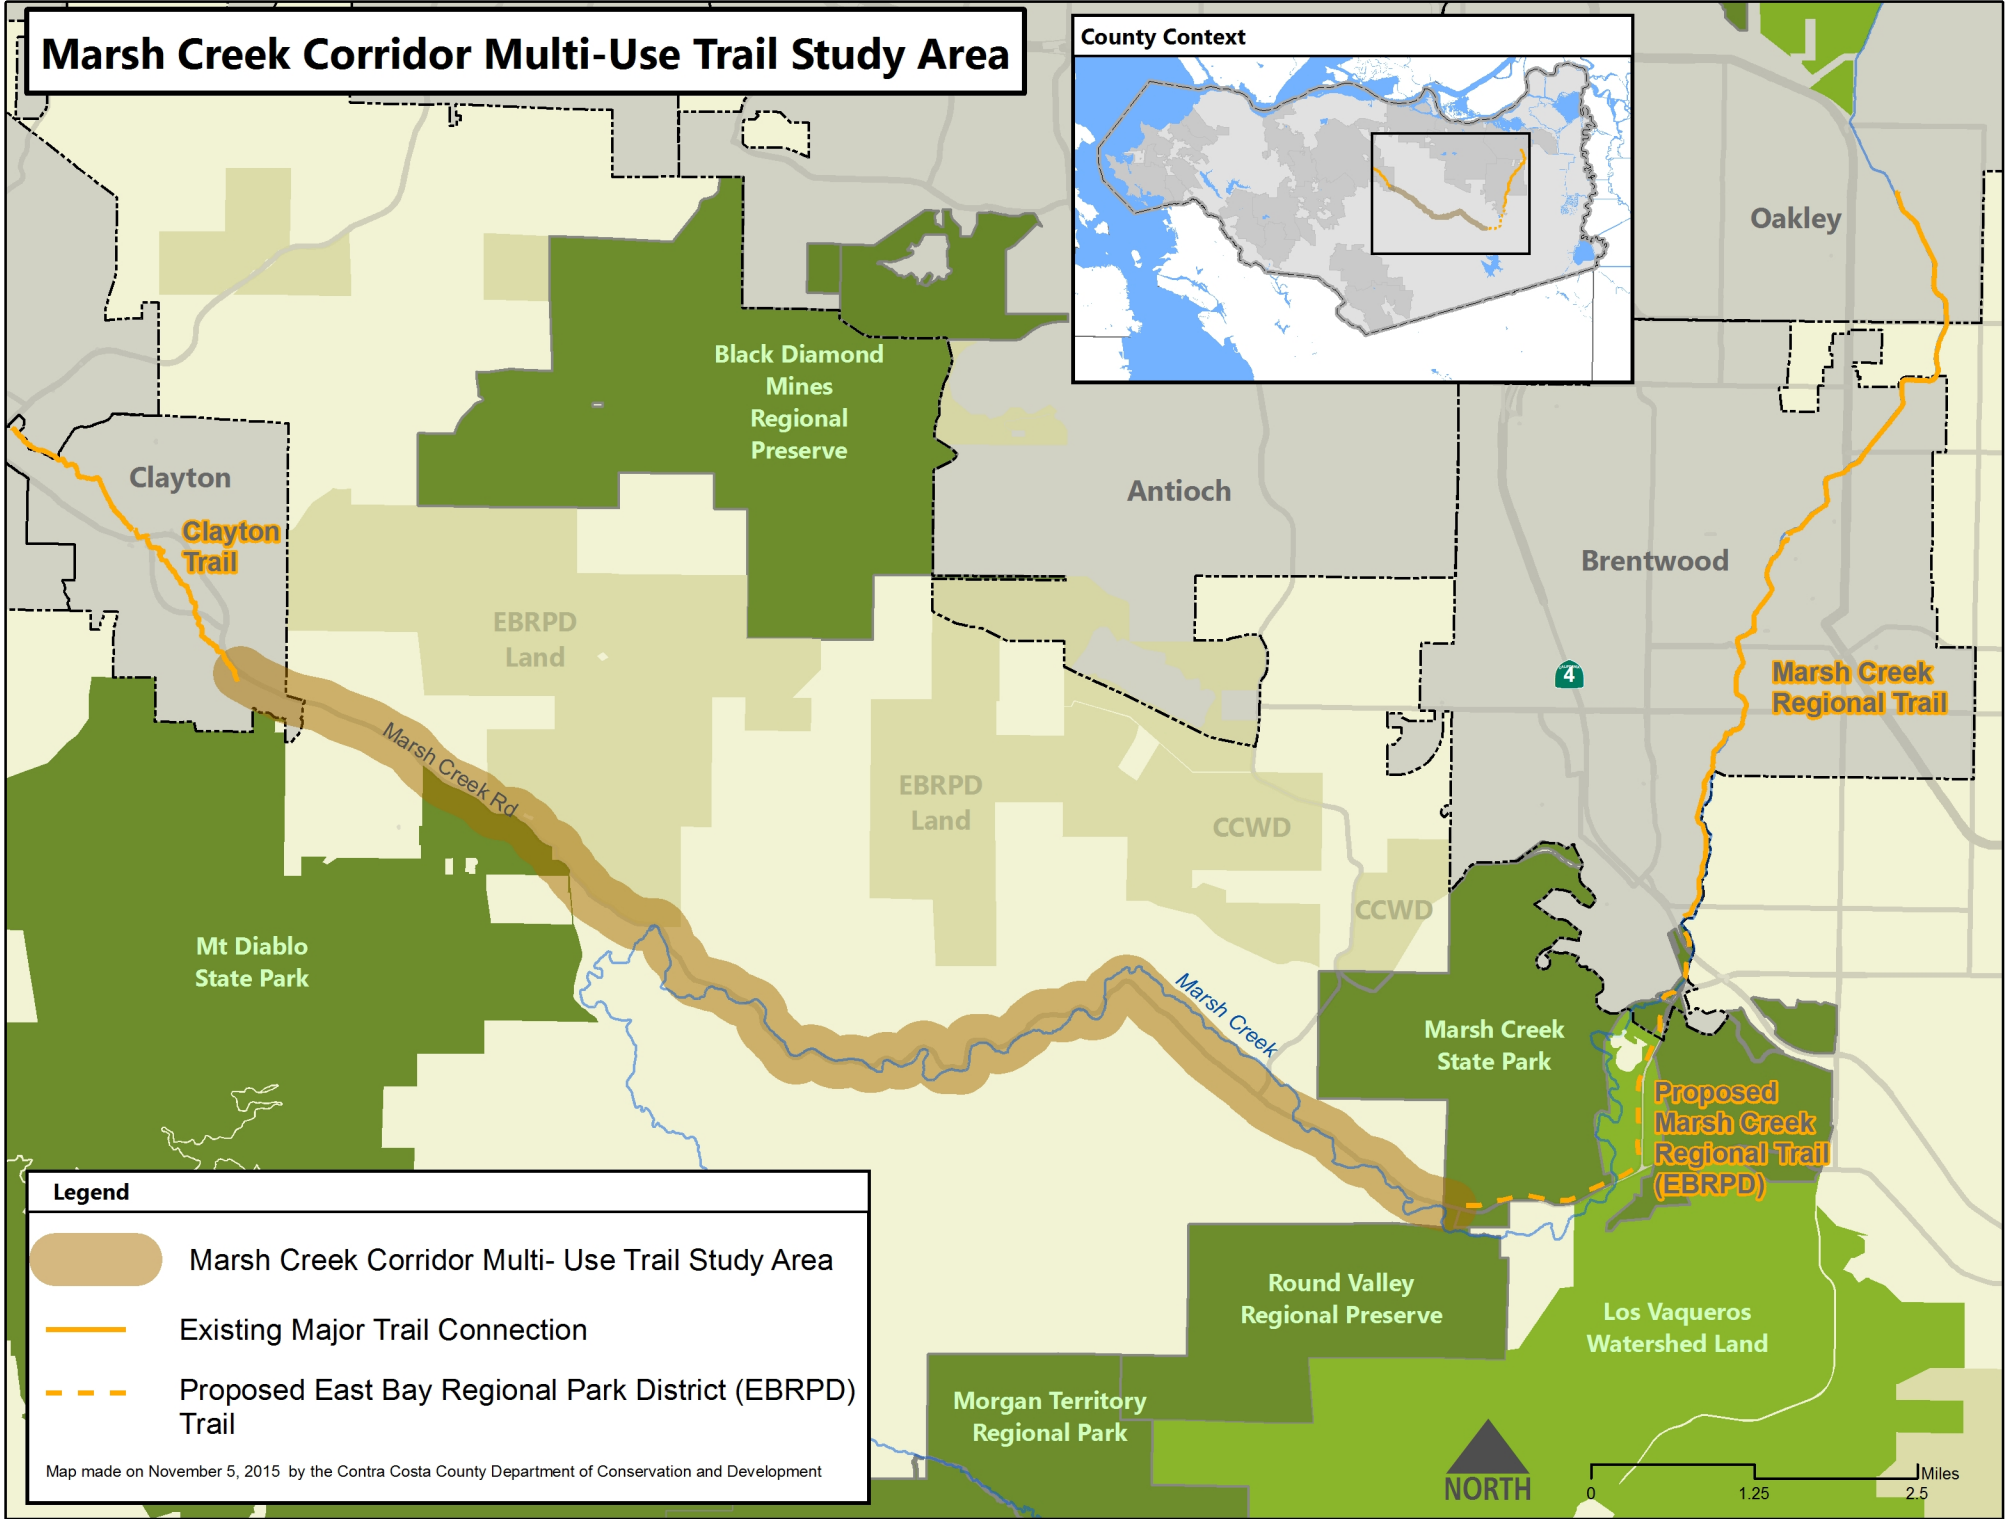

# Marsh Creek Corridor Multi-Use Trail Study Area

## County Context

### Legend

-  Marsh Creek Corridor Multi- Use Trail Study Area
-  Existing Major Trail Connection
-  Proposed East Bay Regional Park District (EBRPD) Trail

Map made on November 5, 2015 by the Contra Costa County Department of Conservation and Development