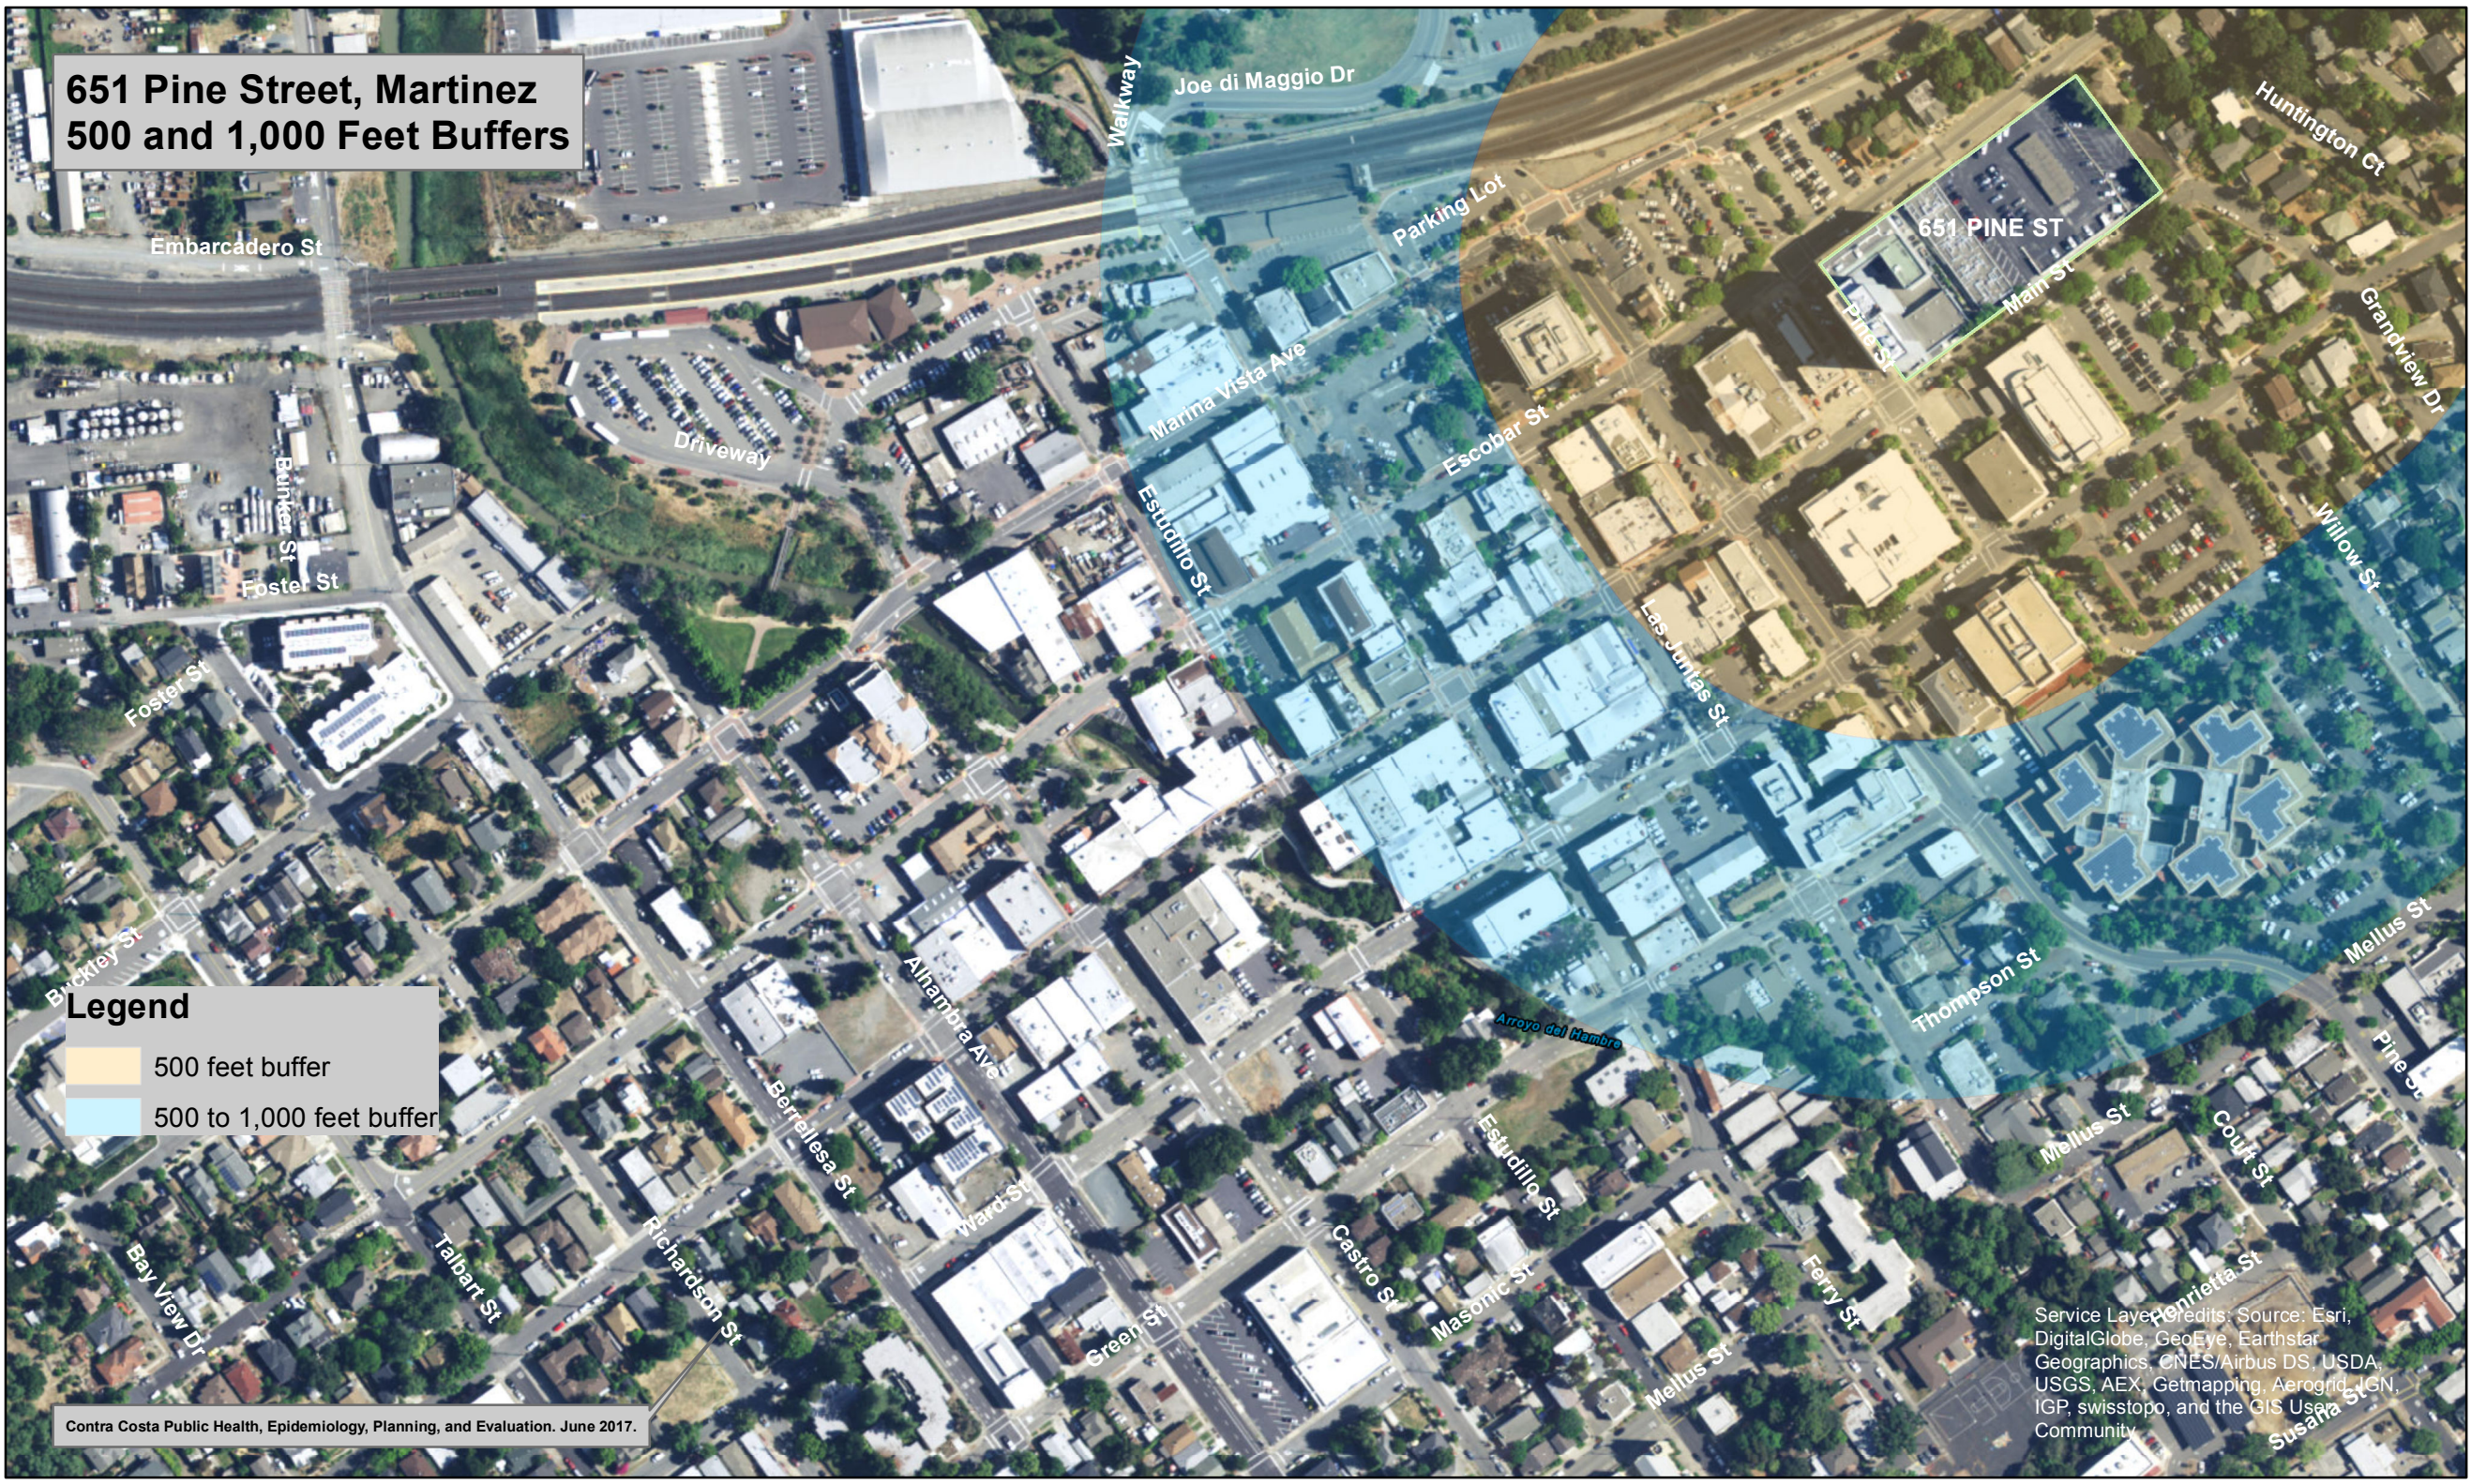

# 651 Pine Street, Martinez 500 and 1,000 Feet Buffers

**Legend**

- 500 feet buffer
- 500 to 1,000 feet buffer

Service Layer Credits: Source: Esri, DigitalGlobe, GeoEye, Earthstar Geographics, CNES/Airbus DS, USDA, USGS, AEX, Getmapping, Aerogrid, IGN, IGP, swisstopo, and the GIS User Community

## Store Proximity to Schools, Playgrounds, Parks, and/or Libraries:

- Store within 500 feet (n=6)
- Store between 500 and 1,000 feet (n=4)
- Store beyond 1,000 feet (n=6)