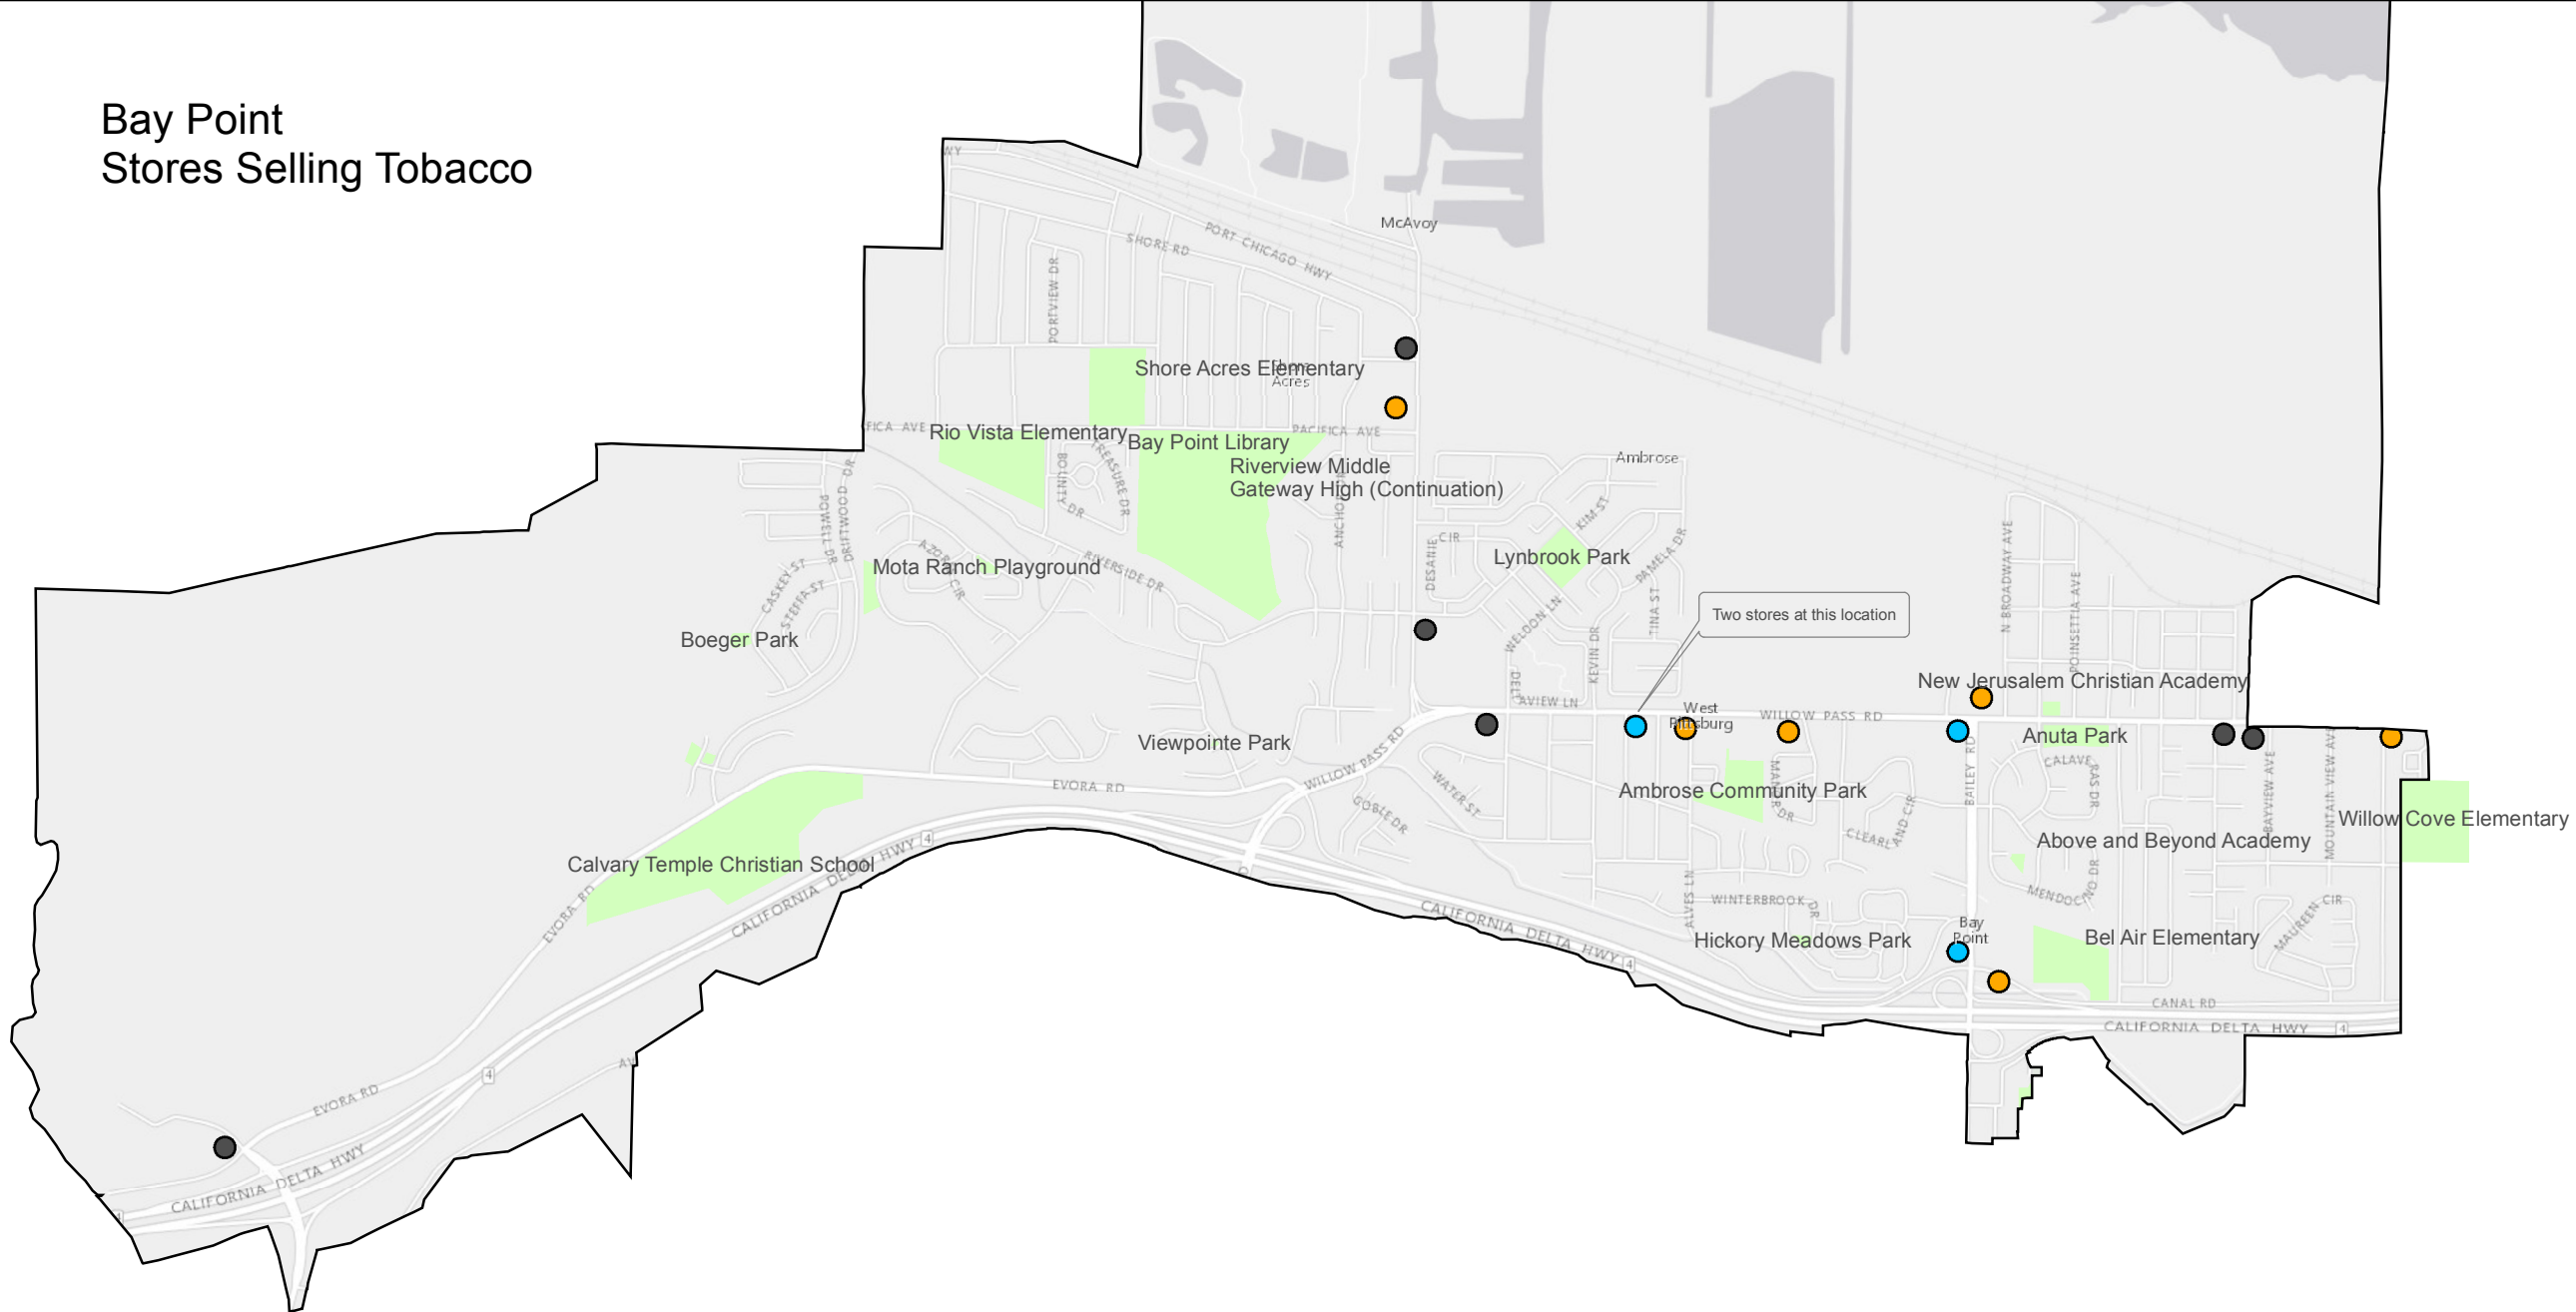

# 651 Pine Street, Martinez 500 and 1,000 Feet Buffers

**Legend**

- 500 feet buffer
- 500 to 1,000 feet buffer

Service Layer Credits: Source: Esri, DigitalGlobe, GeoEye, Earthstar Geographics, CNES/Airbus DS, USDA, USGS, AEX, Getmapping, Aerogrid, IGN, IGP, swisstopo, and the GIS User Community

# Bay Point Stores Selling Tobacco

## Store Proximity to Schools, Playgrounds, Parks, and/or Libraries:

- Store within 500 feet (n=6)
- Store between 500 and 1,000 feet (n=4)
- Store beyond 1,000 feet (n=6)