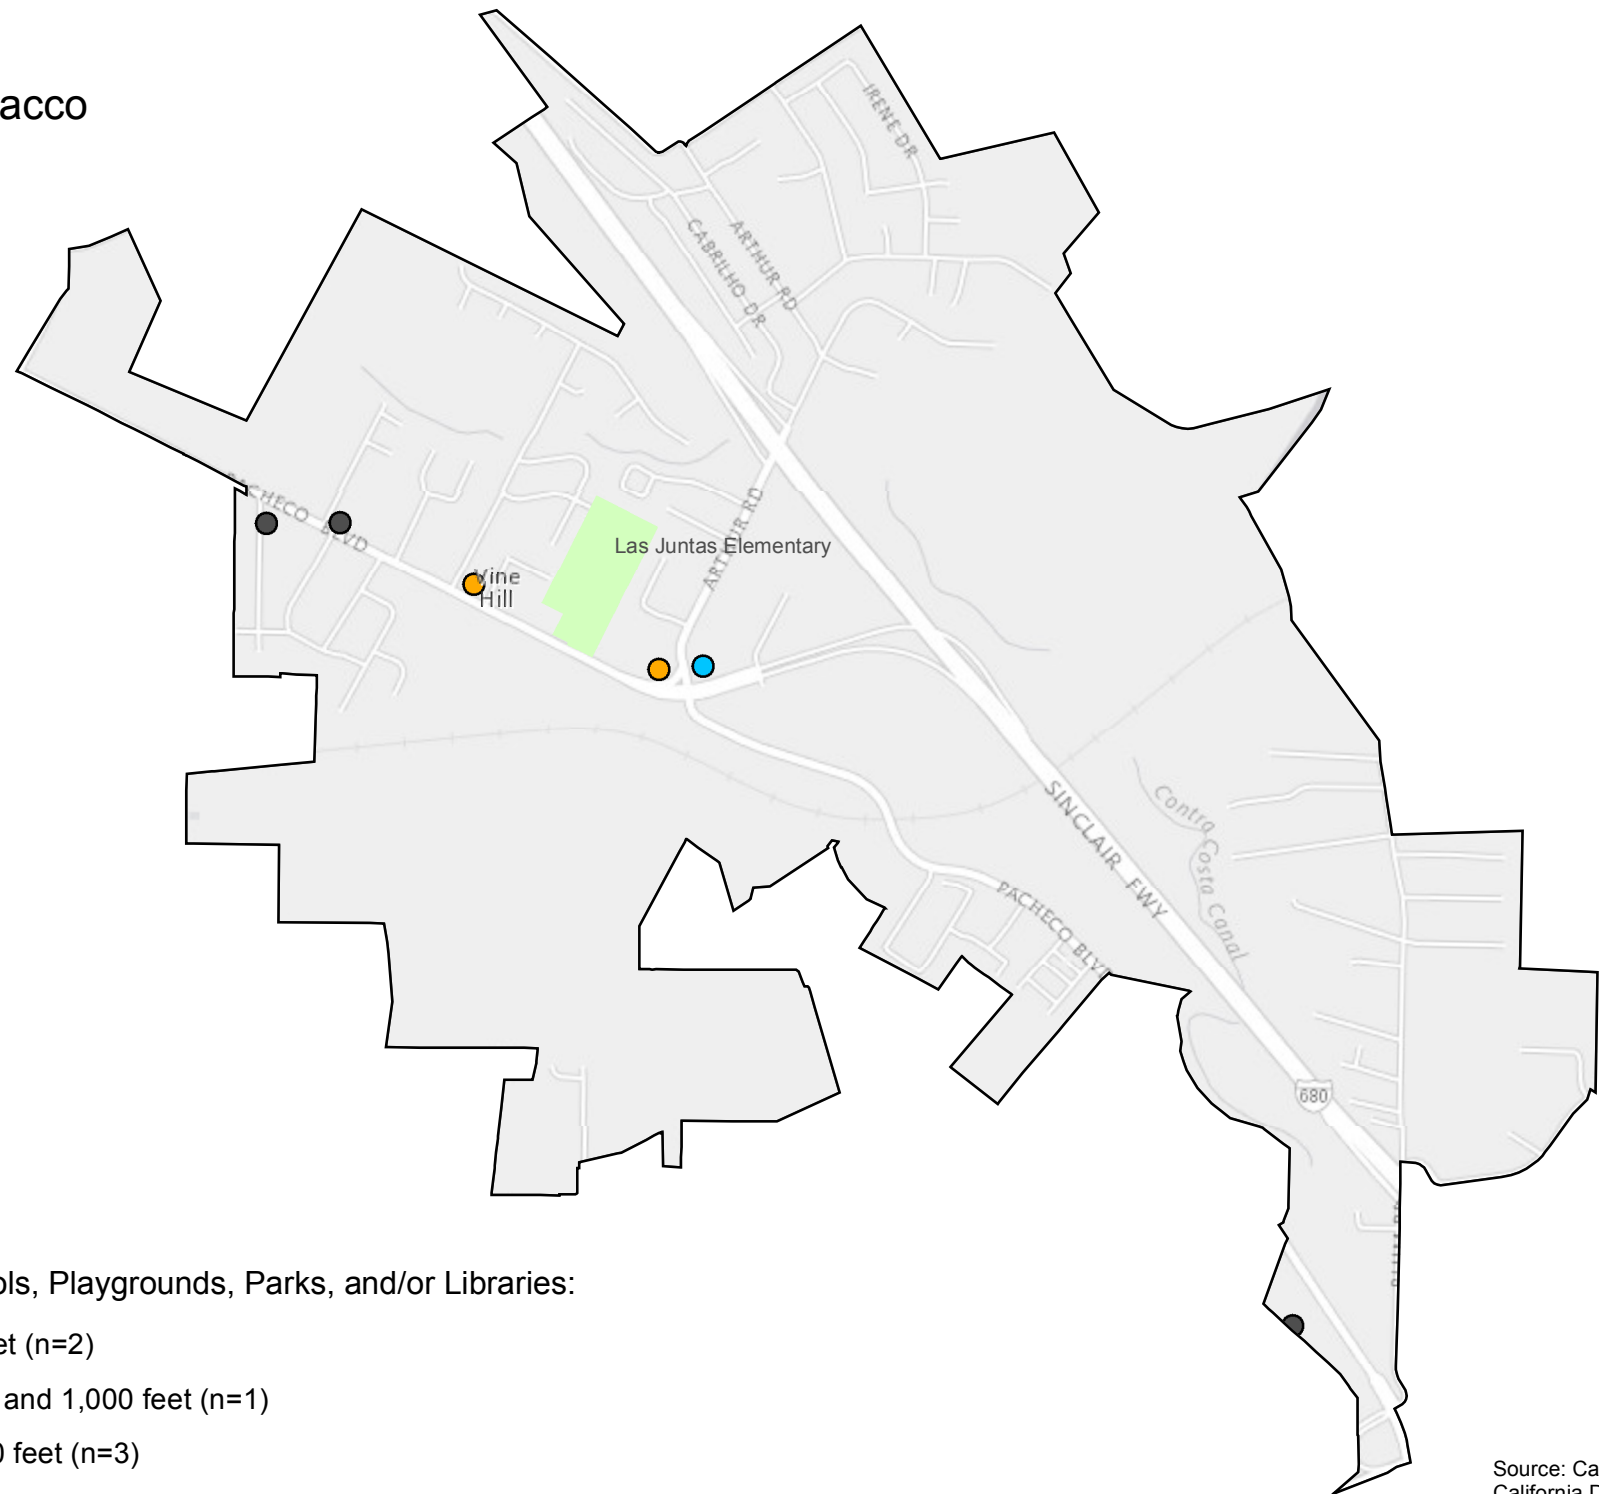

Vine Hill Stores Selling Tobacco

Store Proximity to Schools, Playgrounds, Parks, and/or Libraries:

- Store within 500 feet (n=2)
- Store between 500 and 1,000 feet (n=1)
- Store beyond 1,000 feet (n=3)