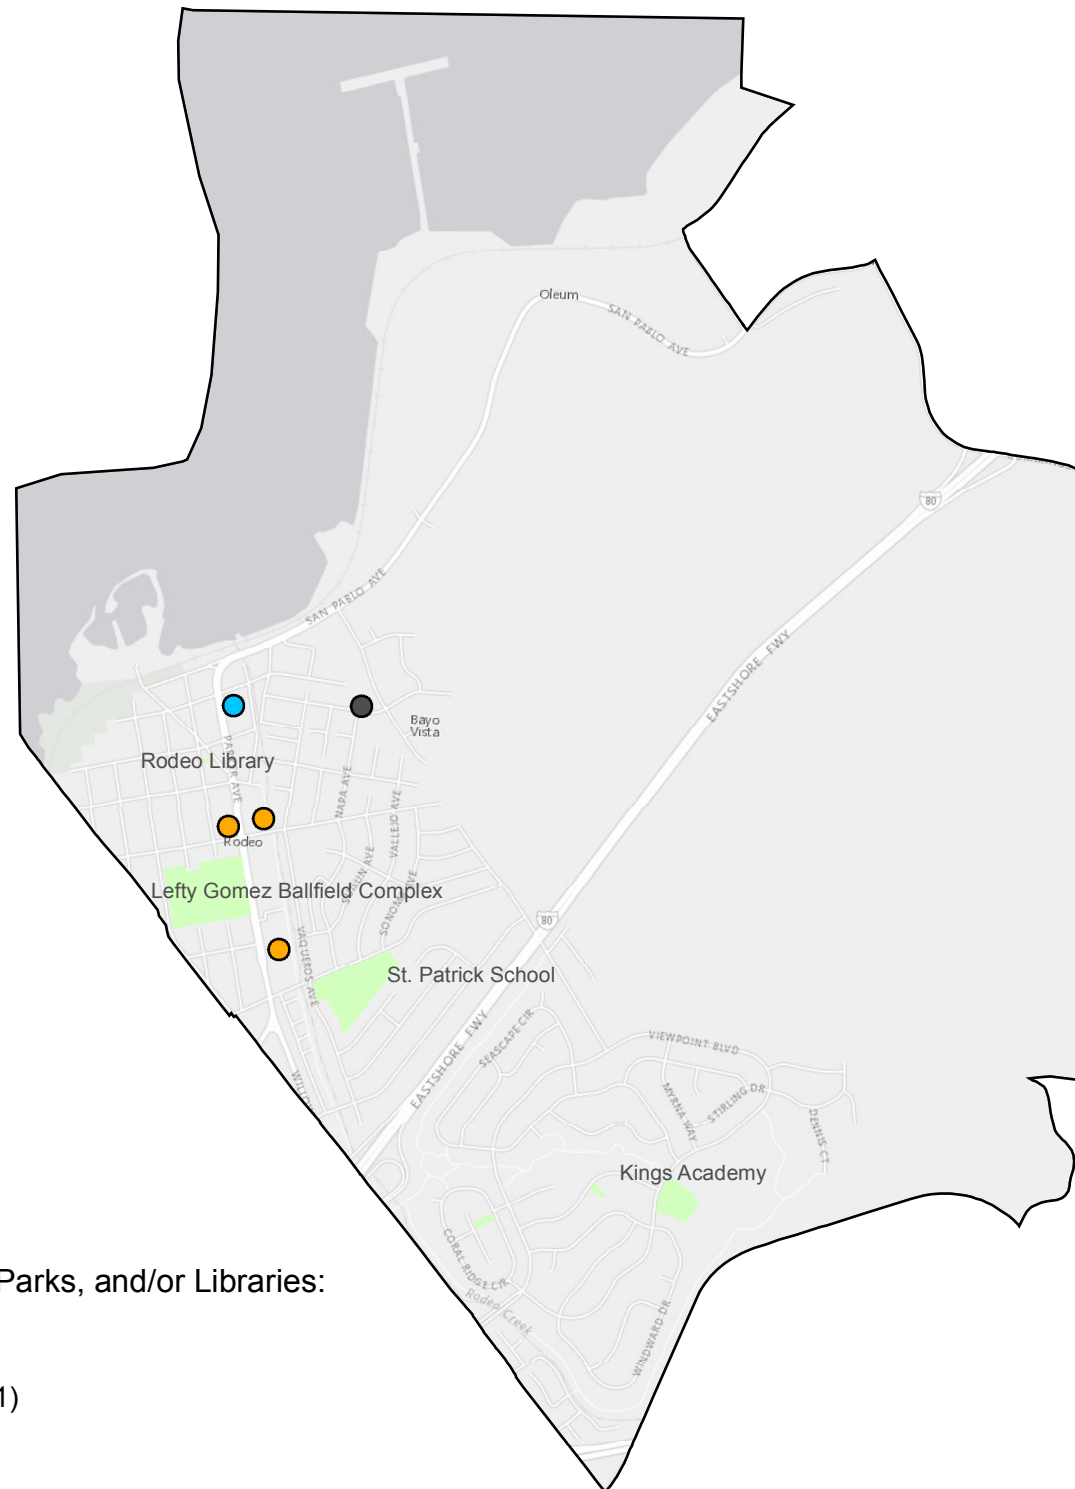

Rodeo Stores Selling Tobacco

Store Proximity to Schools, Playgrounds, Parks, and/or Libraries:

- Store within 500 feet (n=3)
- Store between 500 and 1,000 feet (n=1)
- Store beyond 1,000 feet (n=1)