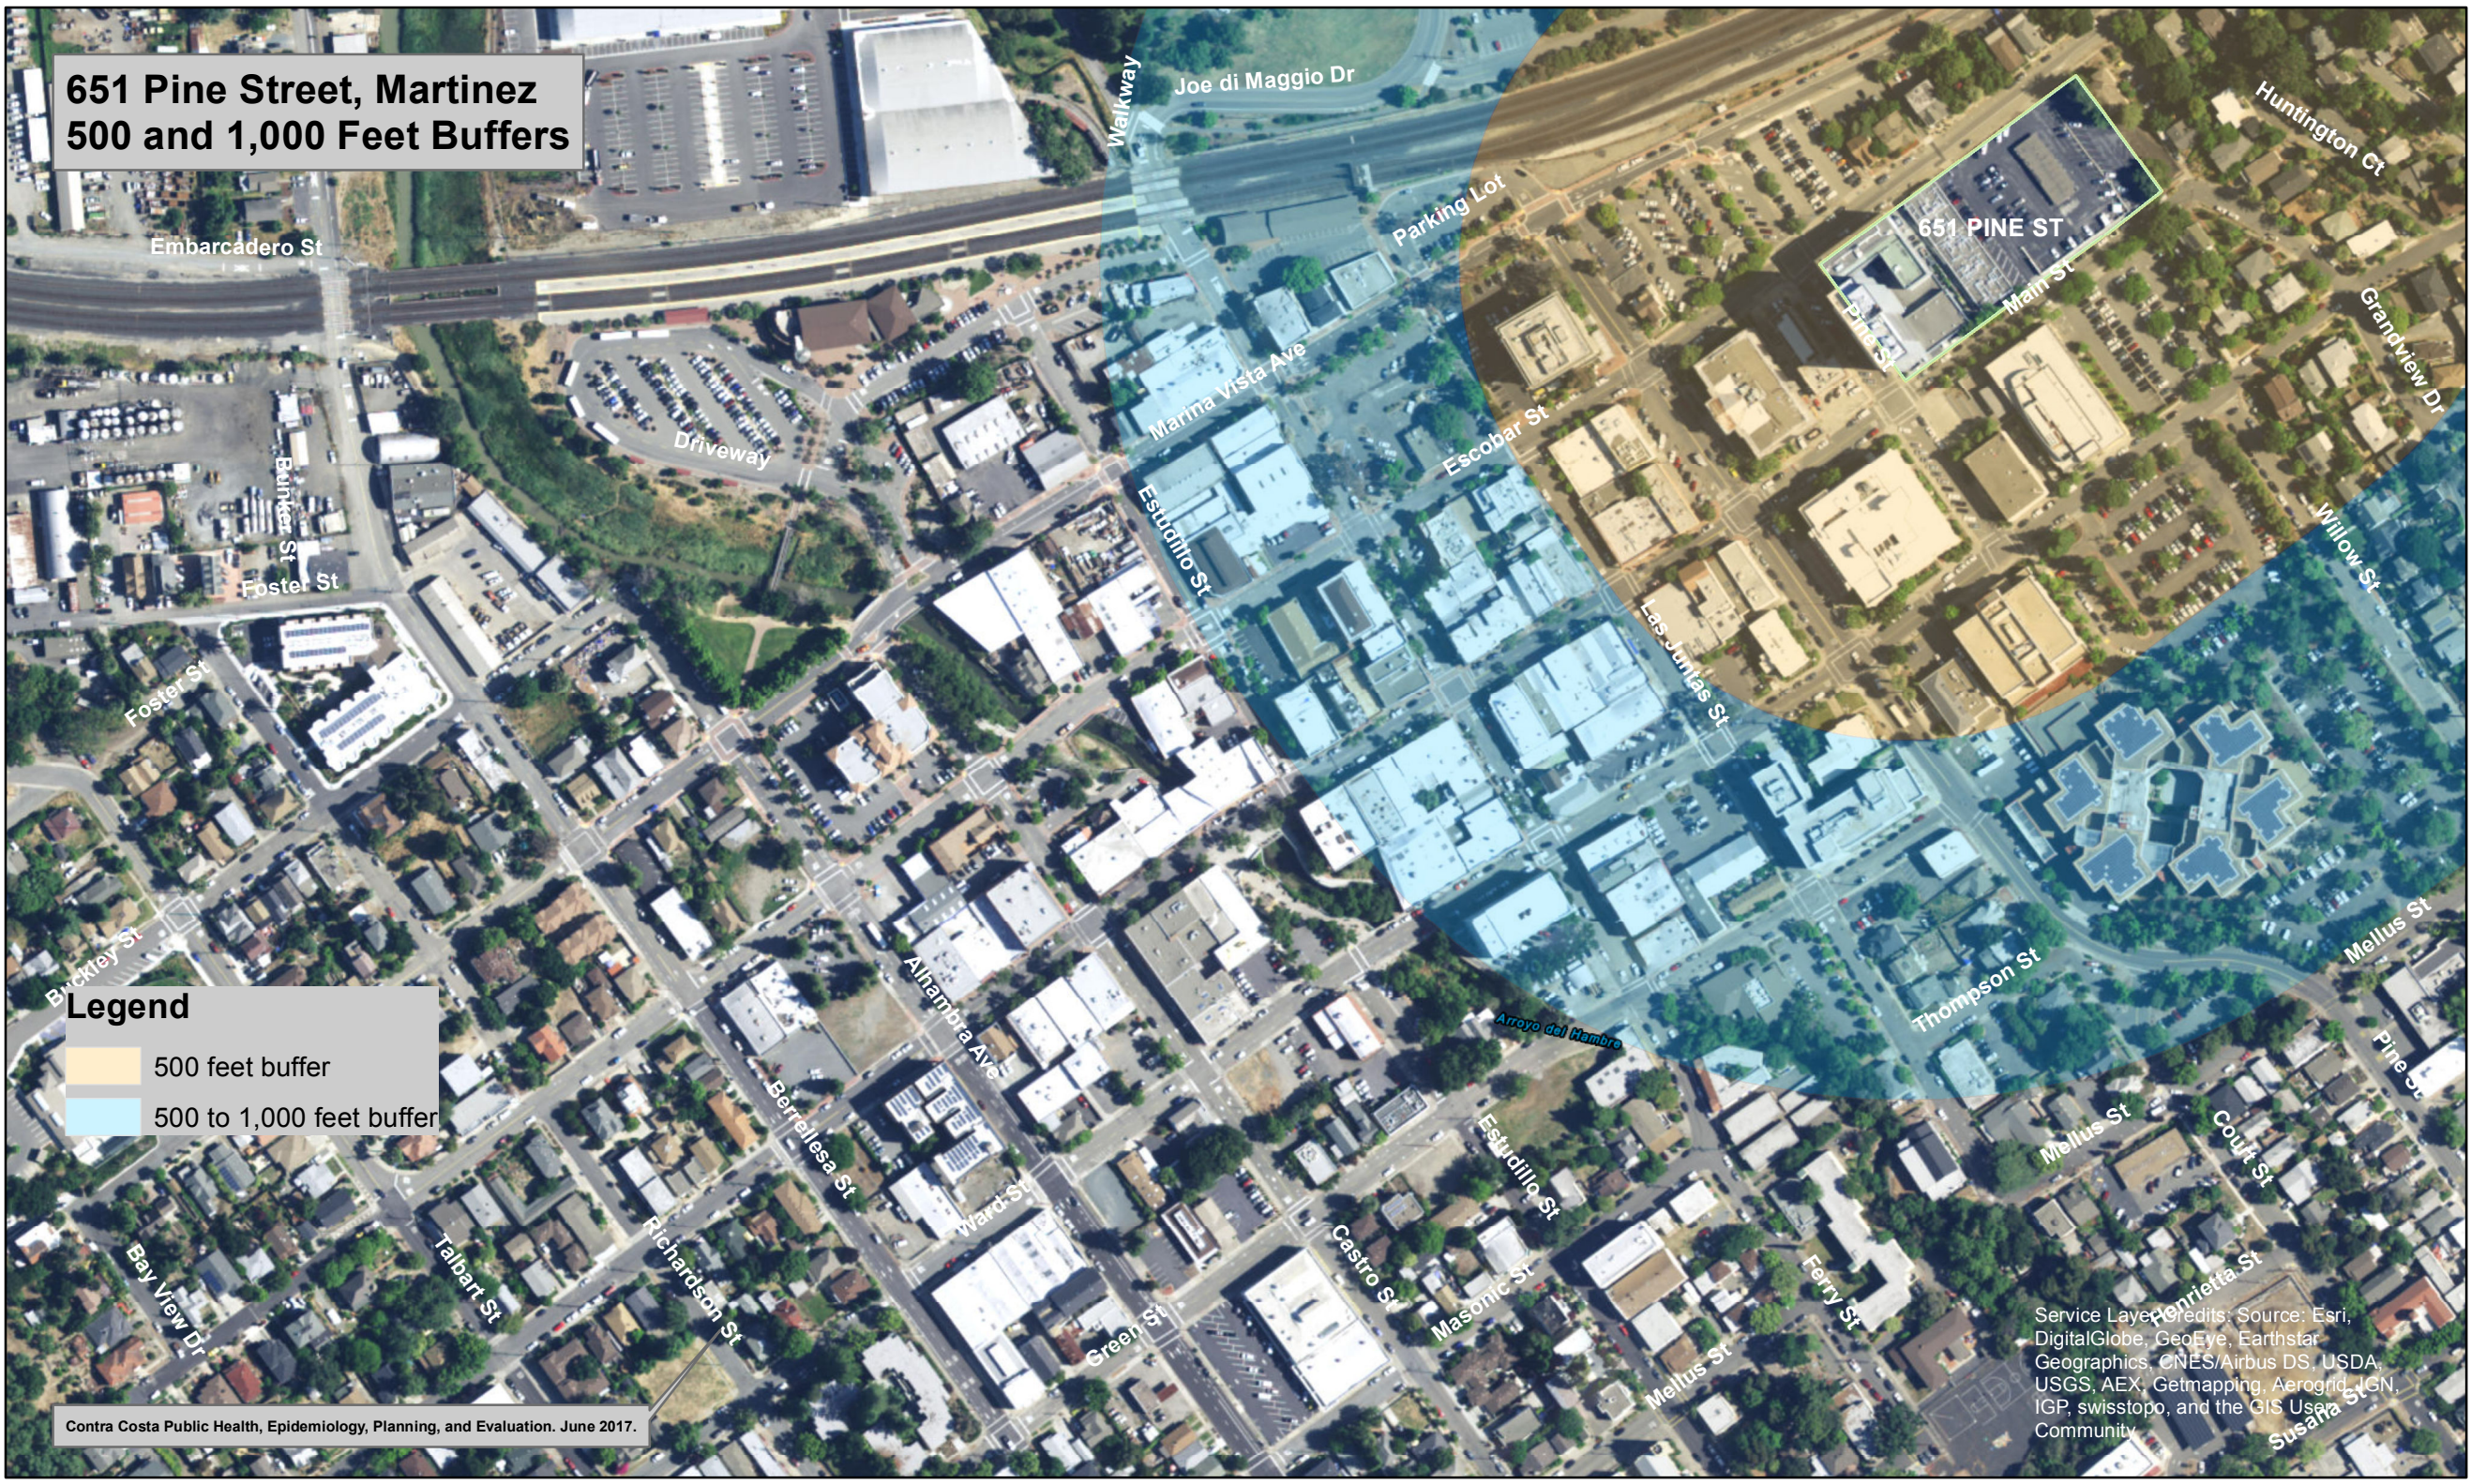

651 Pine Street, Martinez 500 and 1,000 Feet Buffers

Legend

- 500 feet buffer
- 500 to 1,000 feet buffer

Contra Costa Centre Stores Selling Tobacco

Store Proximity to Schools, Playgrounds, Parks, and/or Libraries:

- Store within 500 feet (n=1)
- Store between 500 and 1,000 feet (n=1)
- Store beyond 1,000 feet (n=0)