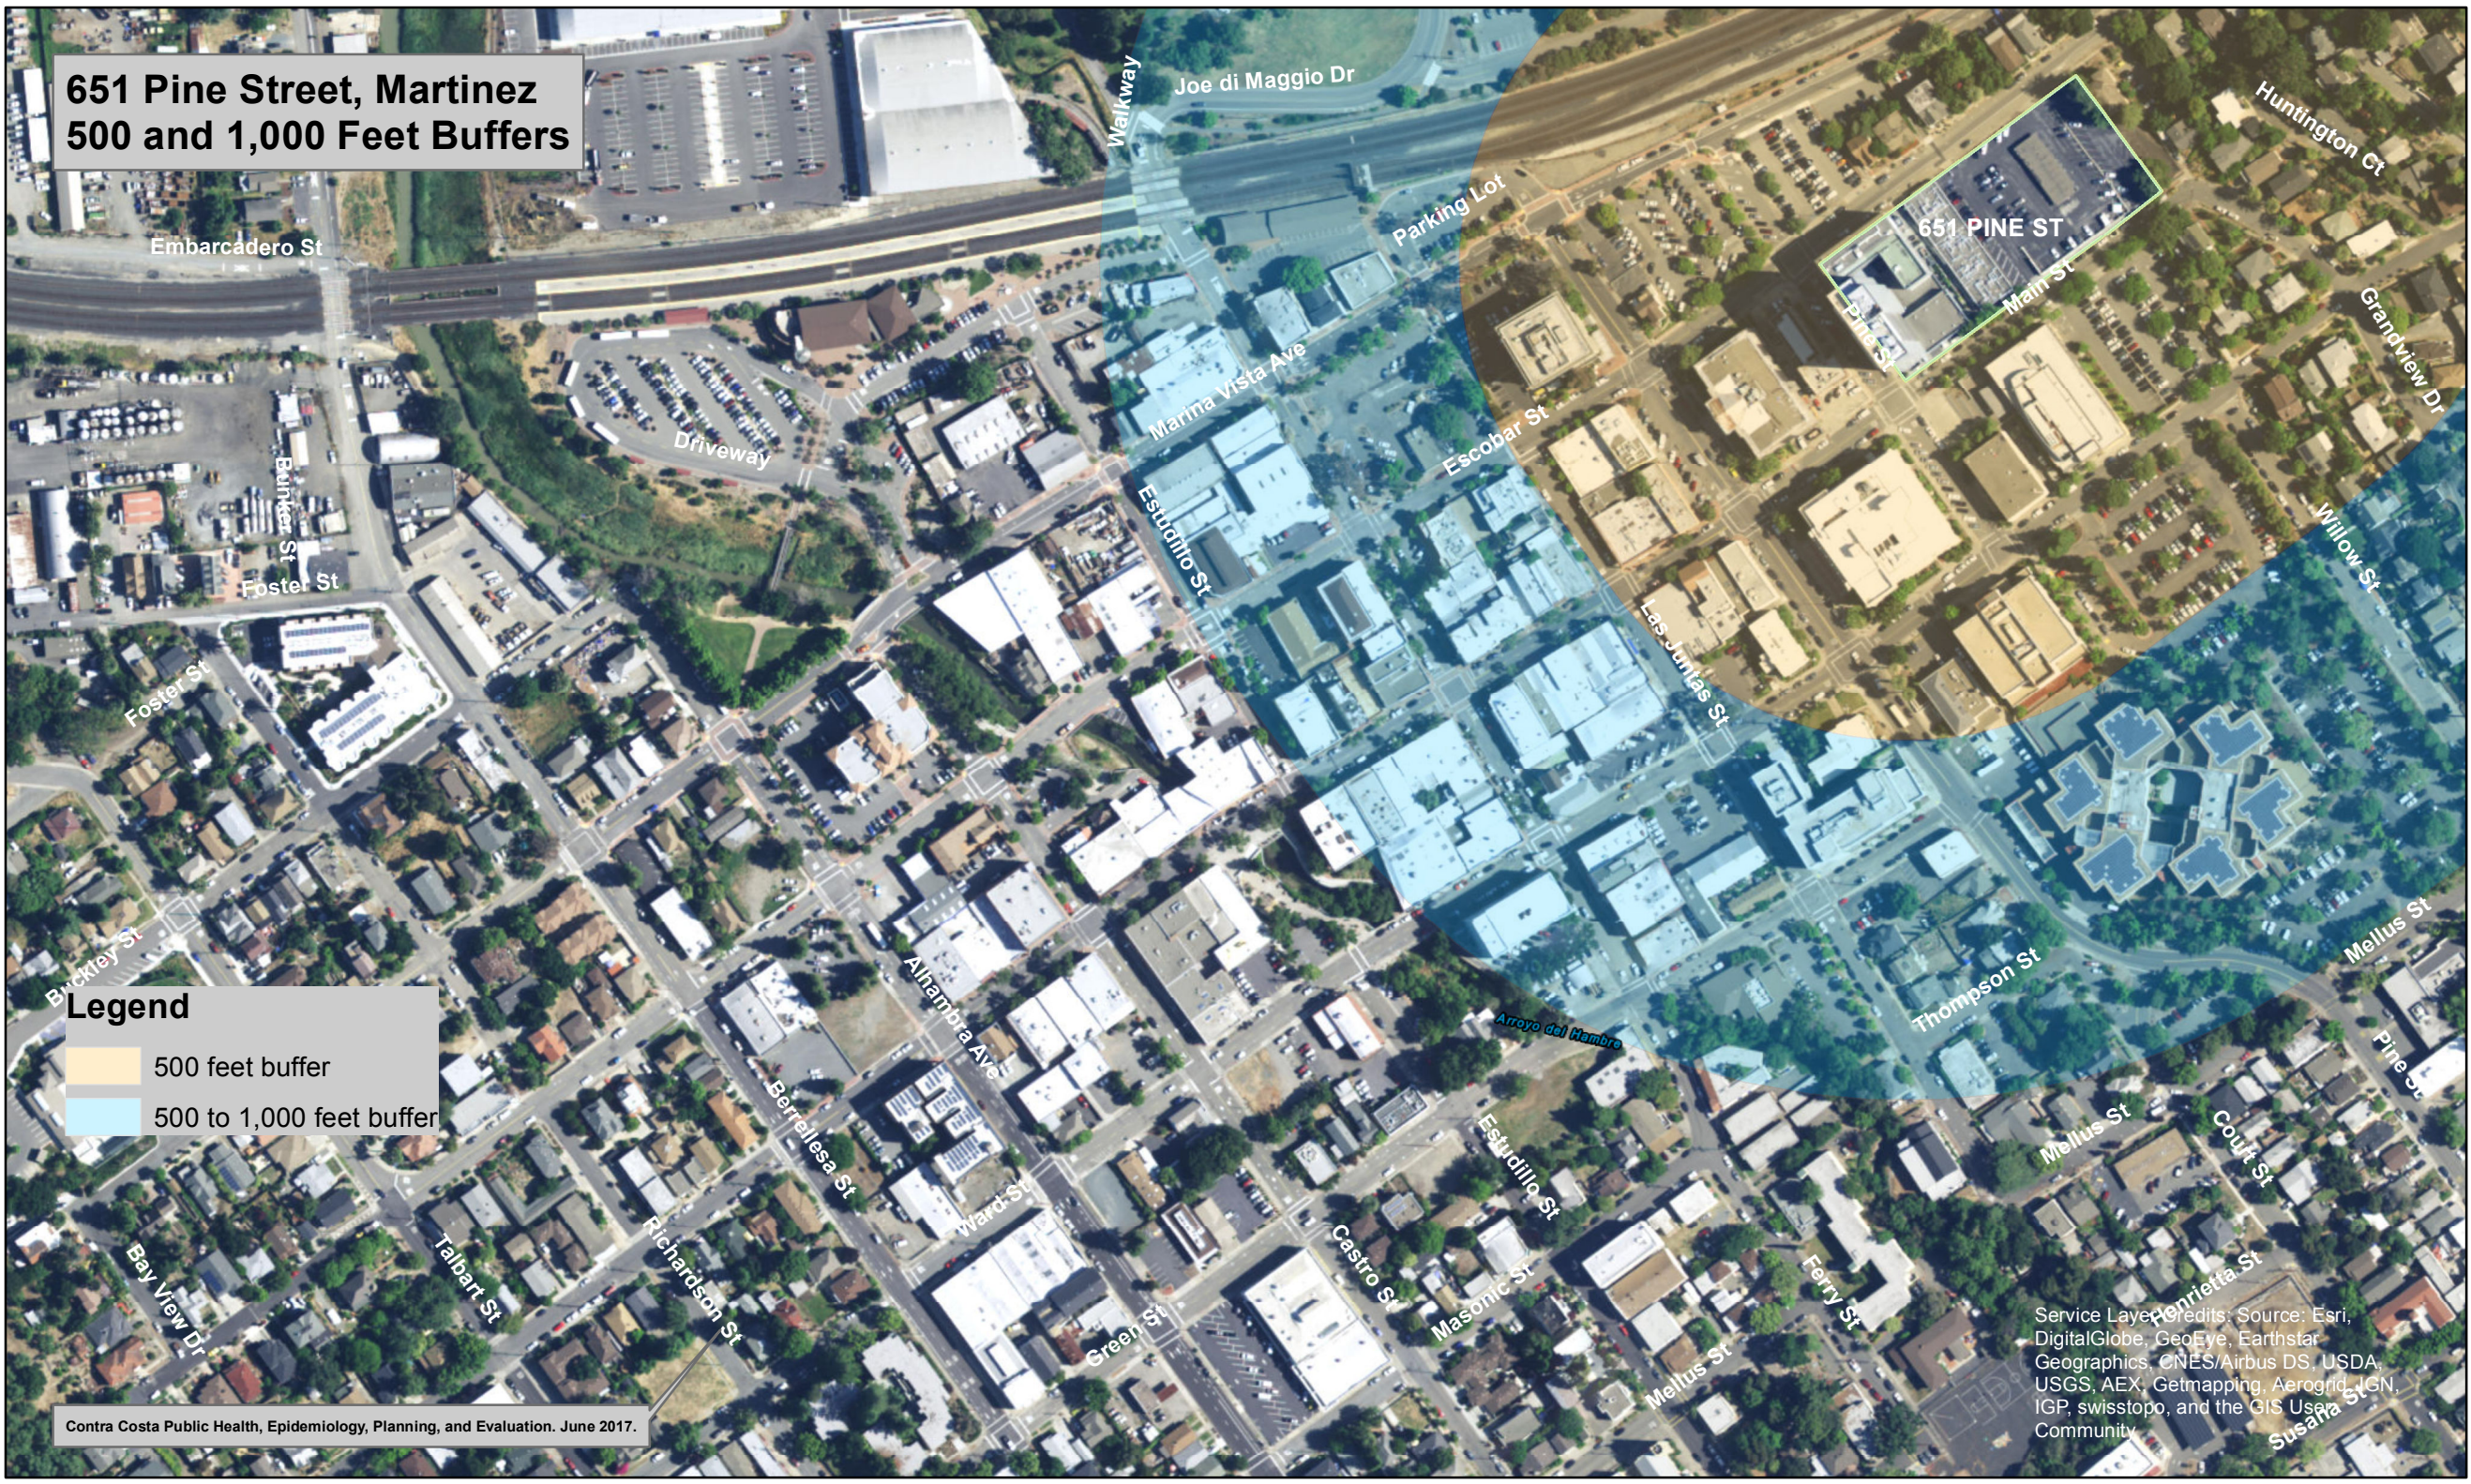

651 Pine Street, Martinez 500 and 1,000 Feet Buffers

Legend

- 500 feet buffer
- 500 to 1,000 feet buffer

Bethel Island Stores Selling Tobacco

Store Proximity to Schools, Playgrounds, Parks, and/or Libraries:

- Store within 500 feet (n=2)
- Store between 500 and 1,000 feet (n=0)
- Store beyond 1,000 feet (n=1)

Discovery Bay Stores Selling Tobacco

Store Proximity to Schools, Playgrounds, Parks, and/or Libraries:

- Store within 500 feet (n=0)
- Store between 500 and 1,000 feet (n=4)
- Store beyond 1,000 feet (n=1)

Source: California Board of Equalization, 1/6/16.
California Department of Education (public schools 2/23/16;
private schools 8/12/15).