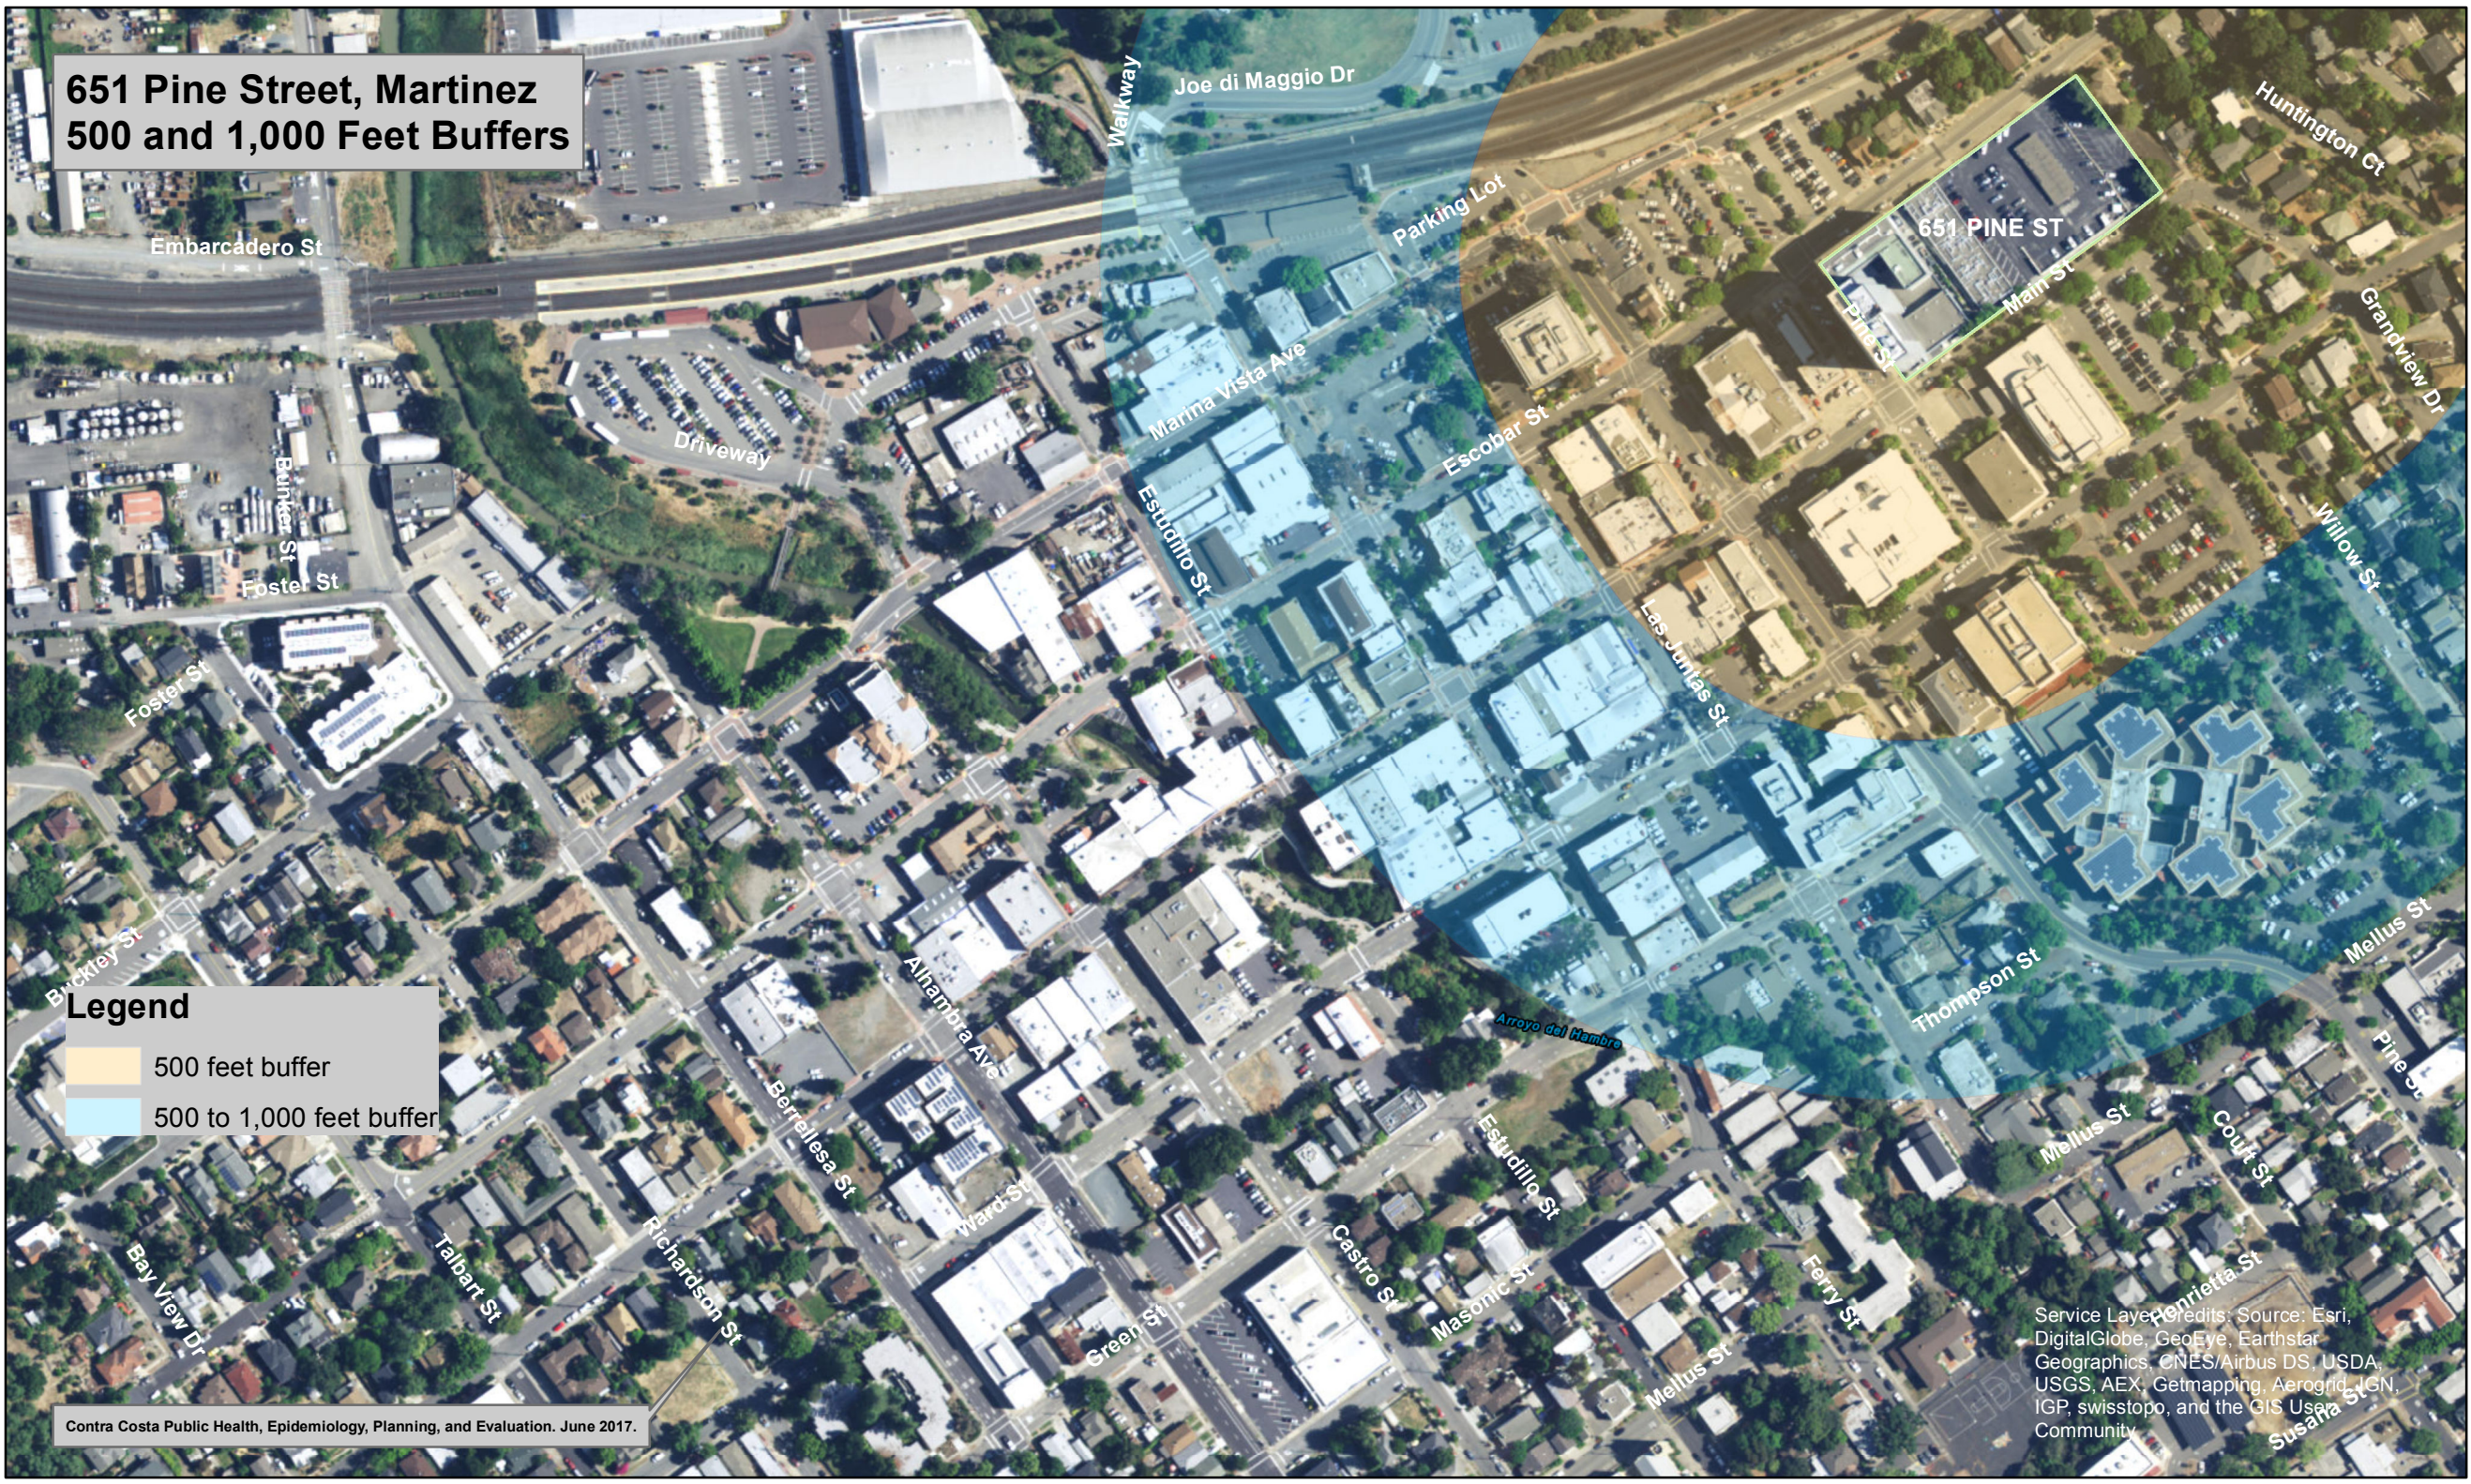

651 Pine Street, Martinez 500 and 1,000 Feet Buffers

Legend

- 500 feet buffer
- 500 to 1,000 feet buffer

Alamo Stores Selling Tobacco

Store Proximity to Schools, Playgrounds, Parks, and/or Libraries:

- Store within 500 feet (n=1)
- Store between 500 and 1,000 feet (n=4)
- Store beyond 1,000 feet (n=2)