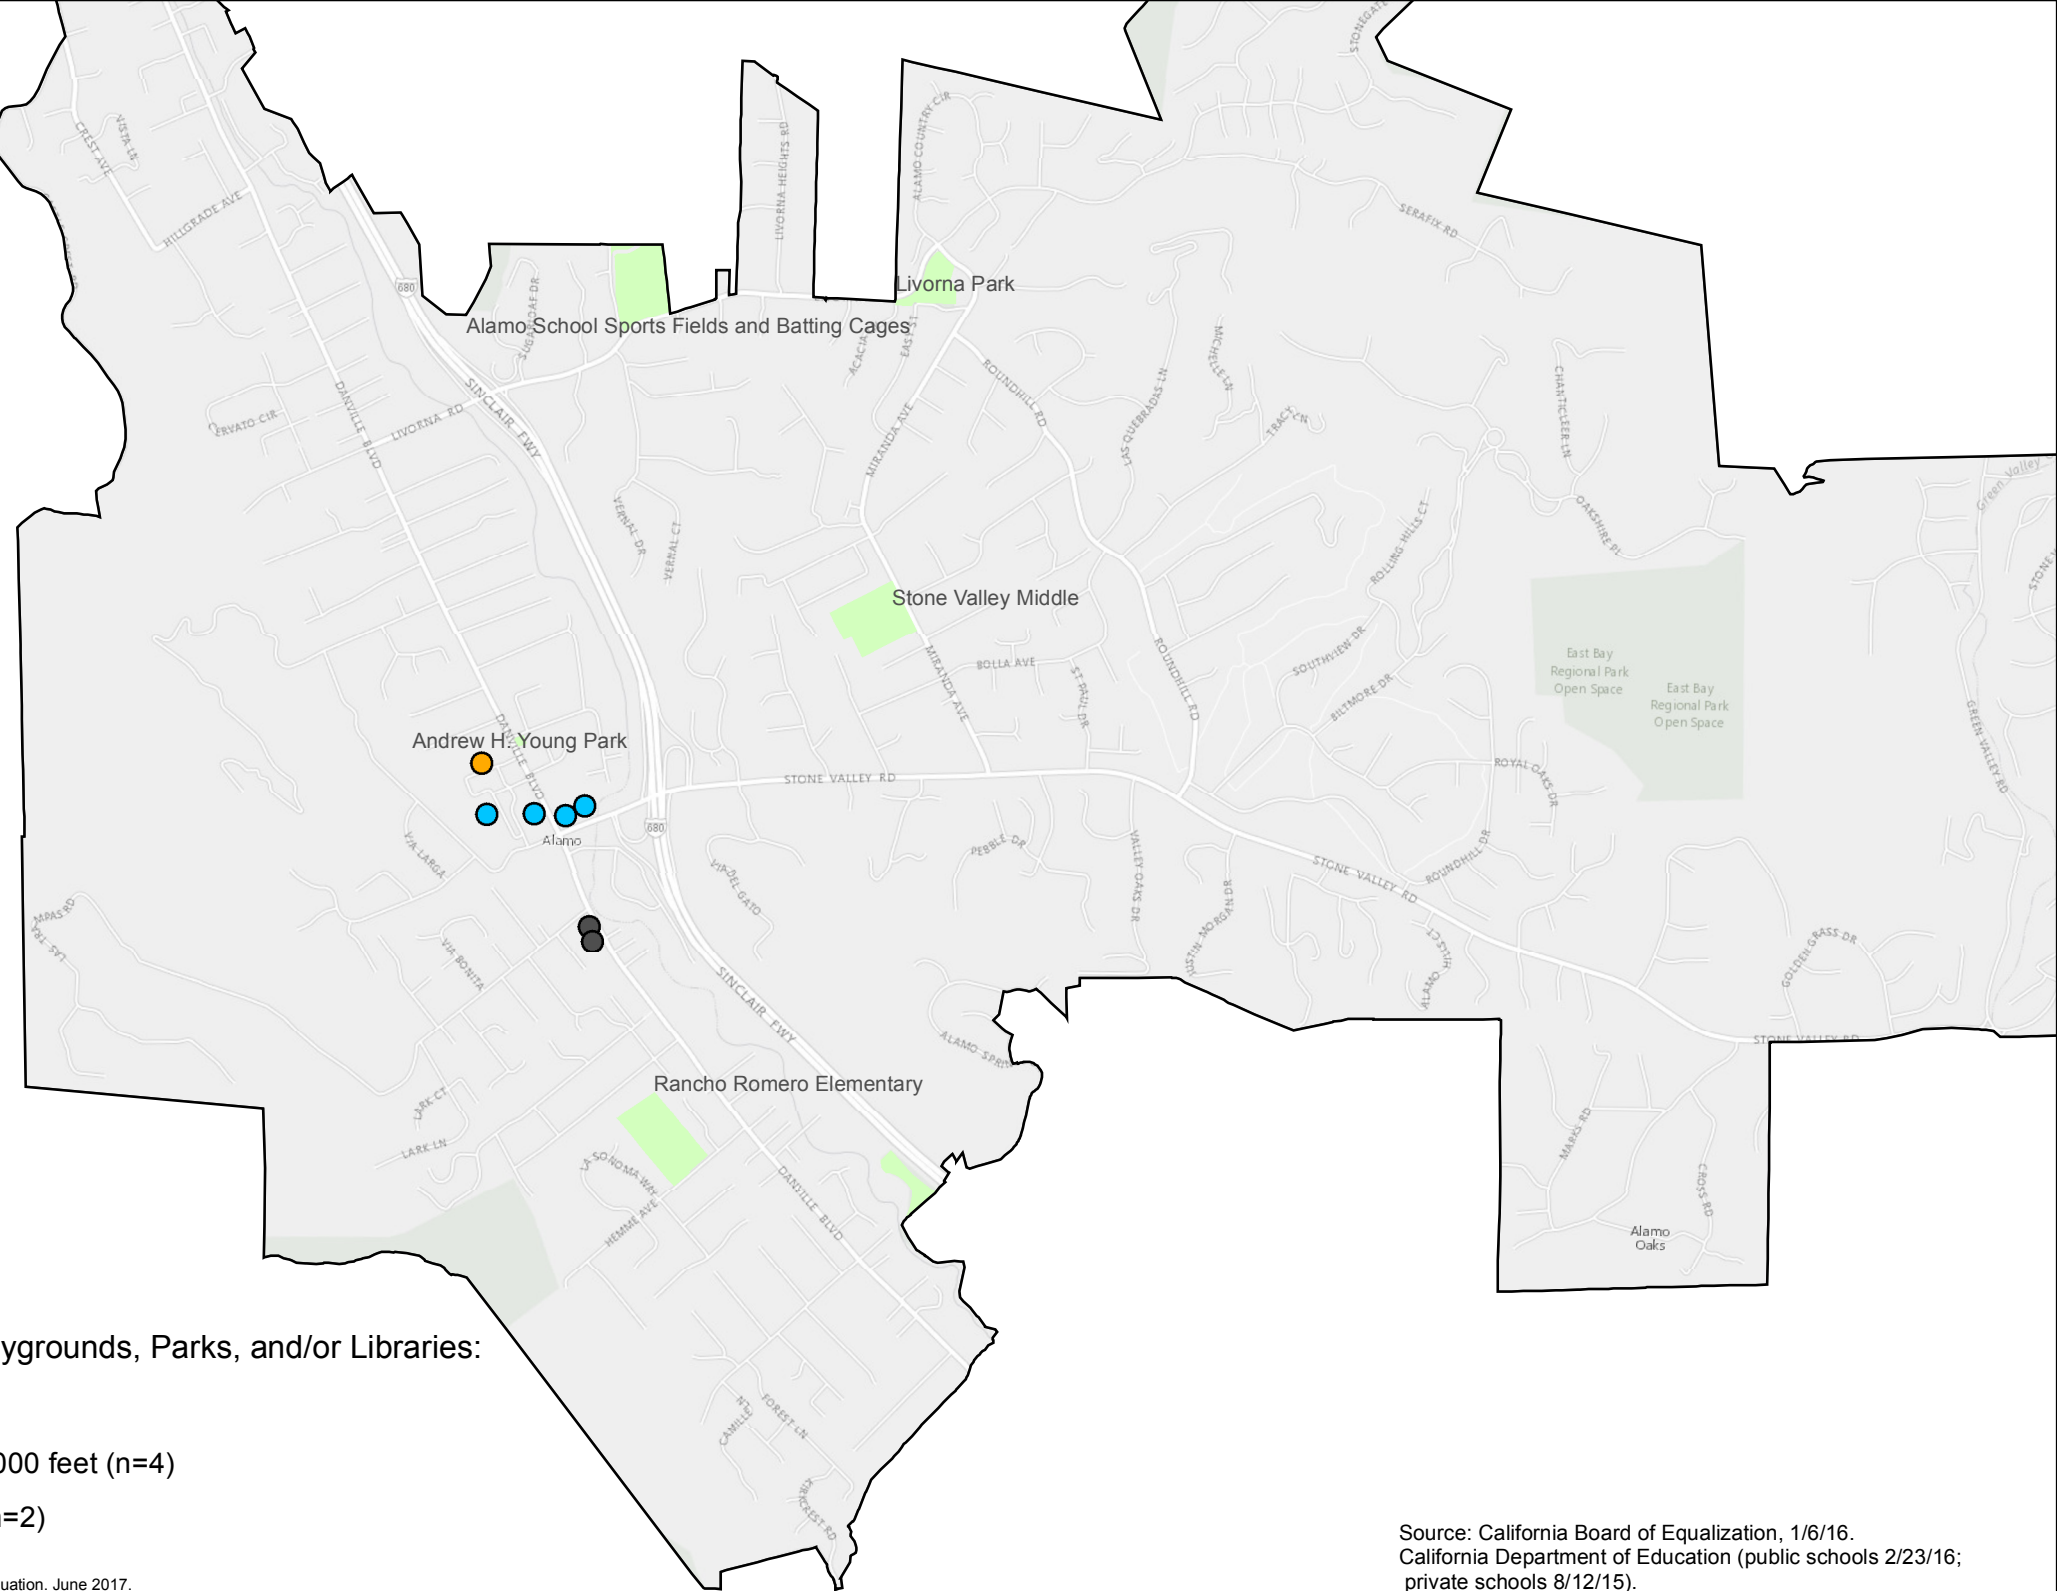

651 Pine Street, Martinez 500 and 1,000 Feet Buffers

Legend

- 500 feet buffer
- 500 to 1,000 feet buffer

Alamo Stores Selling Tobacco

Store Proximity to Schools, Playgrounds, Parks, and/or Libraries:

- Store within 500 feet (n=1)
- Store between 500 and 1,000 feet (n=4)
- Store beyond 1,000 feet (n=2)