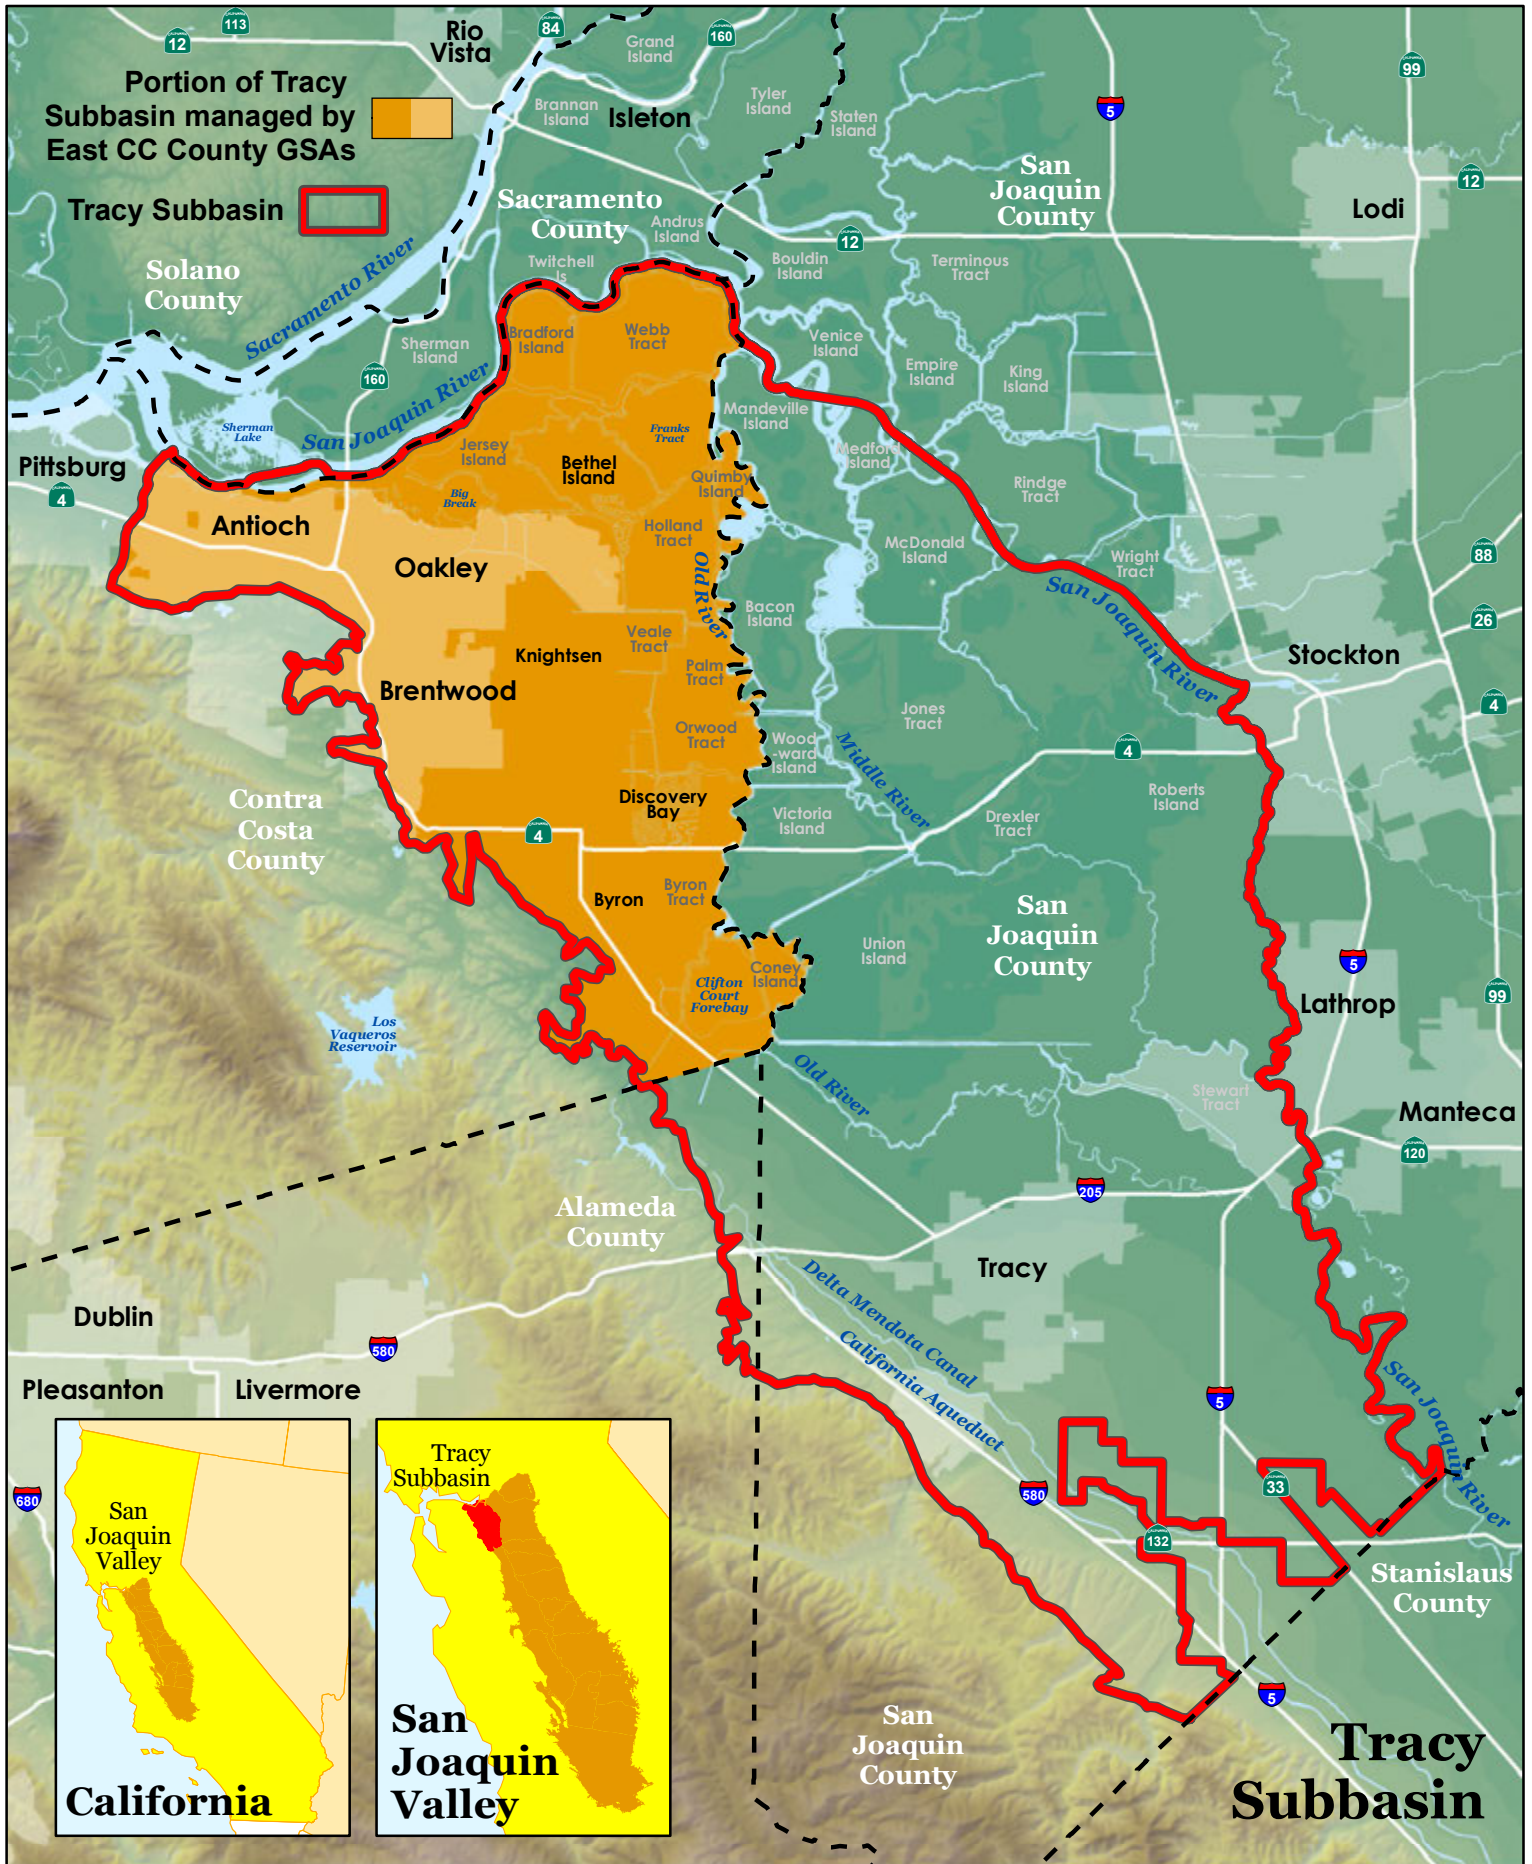

Exhibit A - Contra Costa County Groundwater Sustainability Agency Formation

Map created 03/22/2017
by Contra Costa County Department of
Conservation and Development, GIS Group
30 Muir Road, Martinez, CA 94553
37:59:41.791N 122:07:03.756W