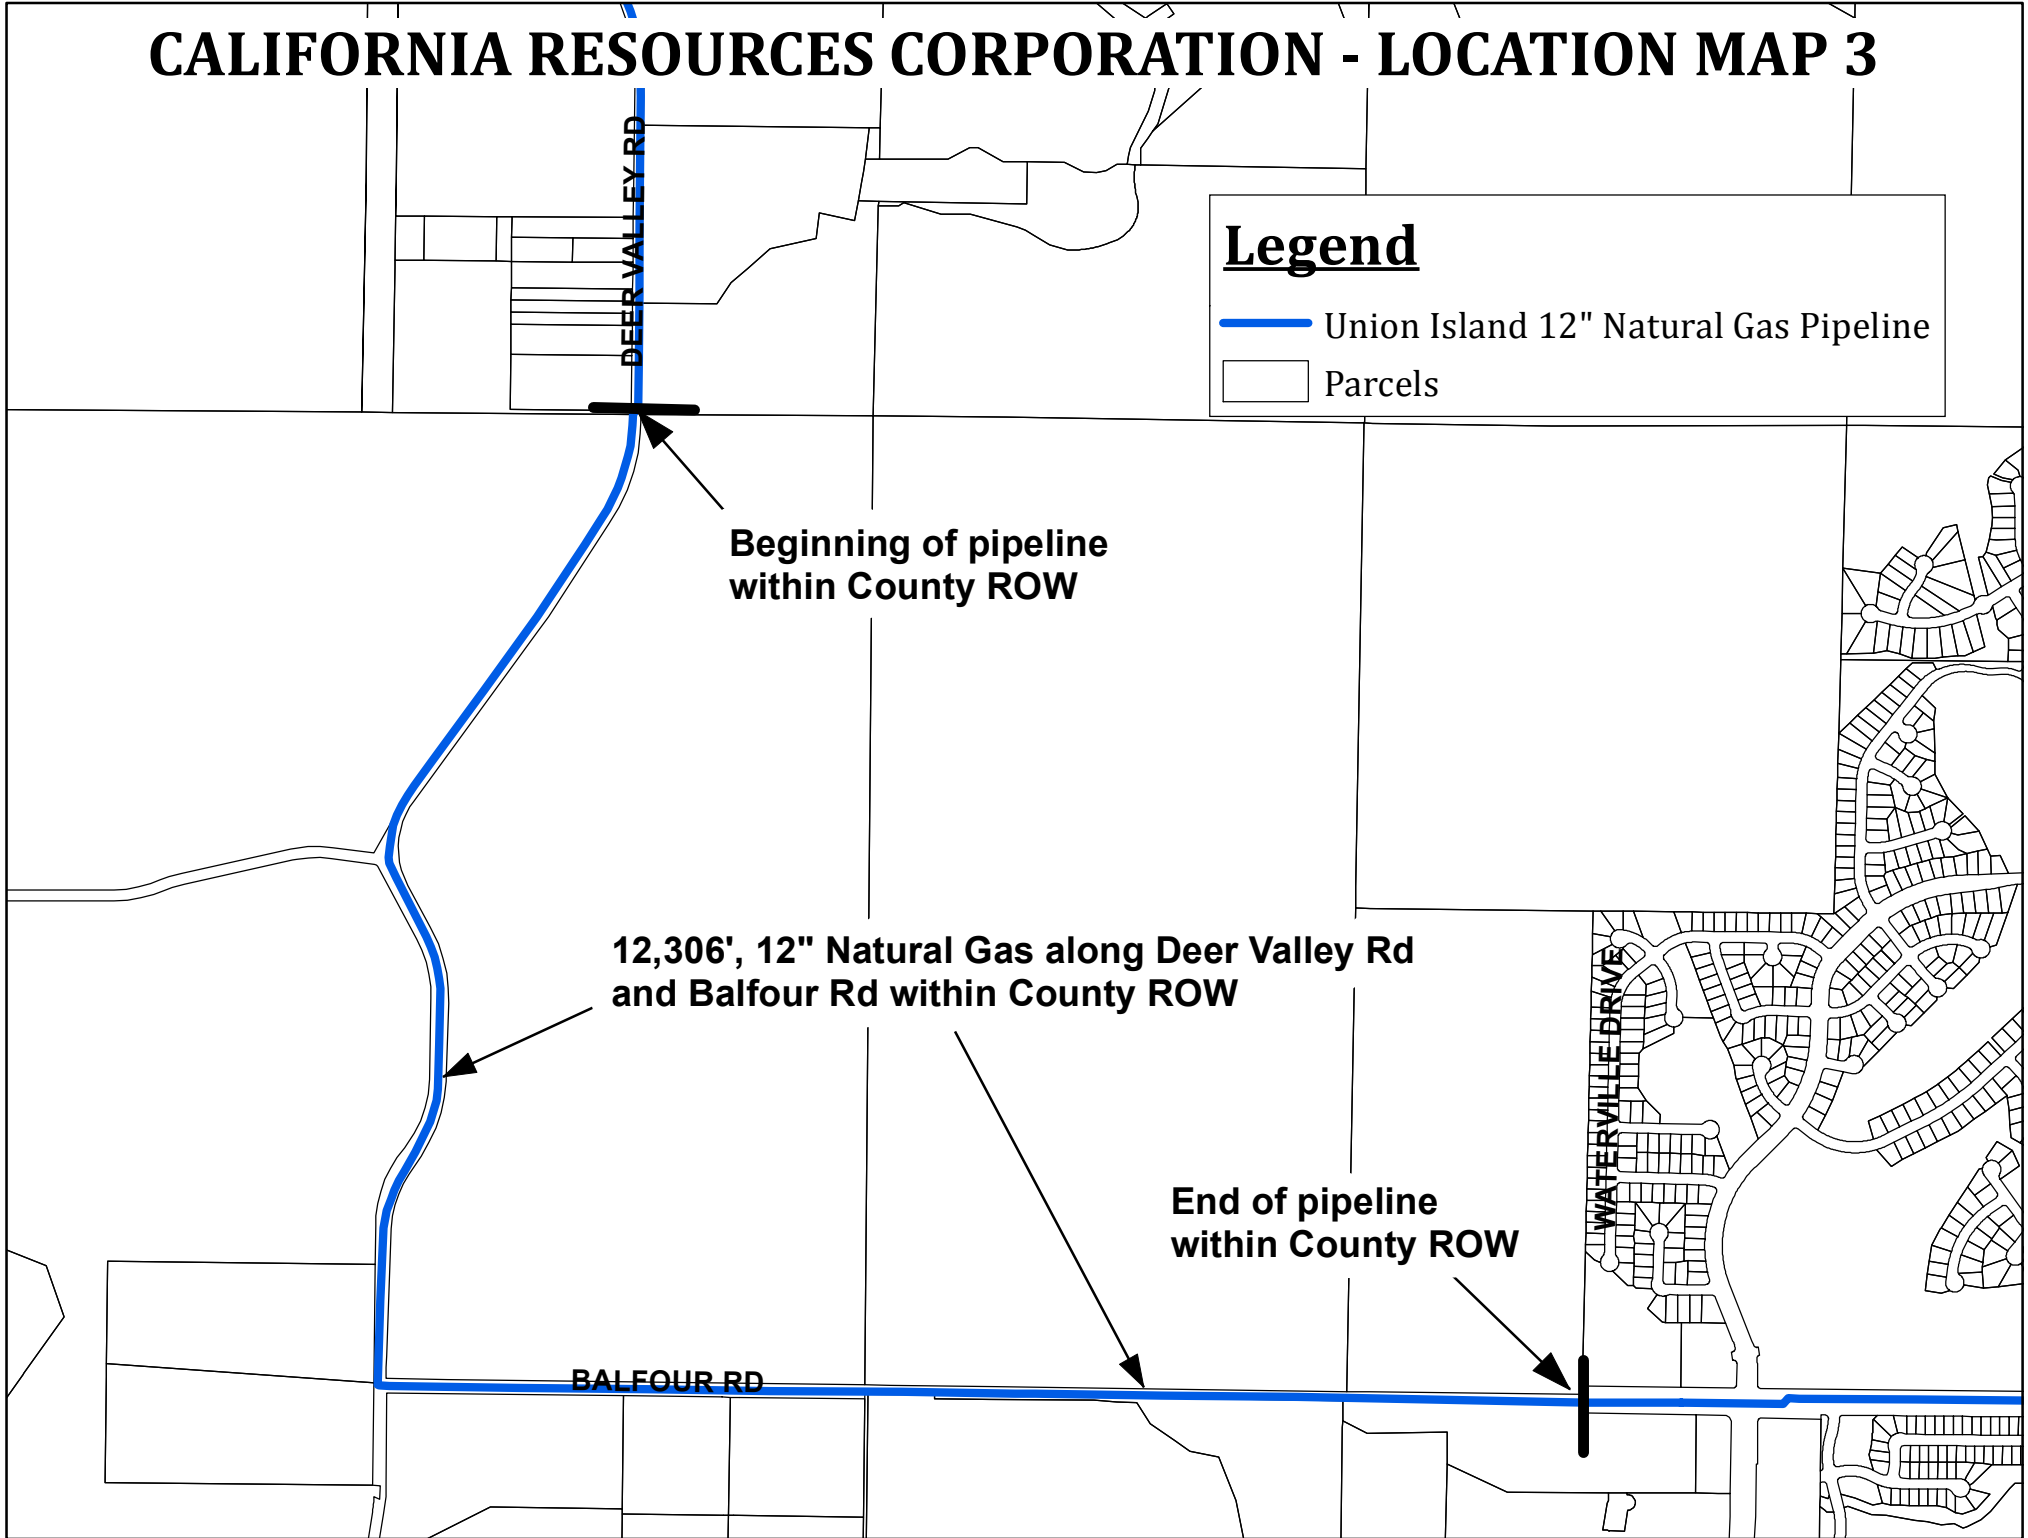

CALIFORNIA RESOURCES CORPORATION LOCATION MAP 1

Legend

 Ryer Discharge 12" Natural Gas Pipeline

 Parcels

**1,400', 12" Dry Natural Gas
within County ROW**

NICHOLS RD

PORT CHICAGO HWY

CALIFORNIA RESOURCES CORPORATION - LOCATION MAP 2

Legend

-  Union Island 12" Natural Gas Pipeline
-  Parcels

**1,380', 12" Natural Gas along Buchanan Rd
within County ROW**

CALIFORNIA RESOURCES CORPORATION - LOCATION MAP 3

Legend

-  Union Island 12" Natural Gas Pipeline
-  Parcels

CALIFORNIA RESOURCES CORPORATION - LOCATION MAP 4

CALIFORNIA RESOURCES CORPORATION - LOCATION MAP 5

Legend

-  Union Island 12" Natural Gas Pipeline
-  Parcels

Holway Dr

102' across Holway Dr
within County ROW

60' across Byron Hot Springs Rd
within County ROW

Byron Hot Spr Rd

CALIFORNIA RESOURCES CORPORATION - LOCATION MAP 7

Legend

- Union Island 12" Natural Gas Pipeline
- Parcels

102' across Byron Hwy
within County ROW