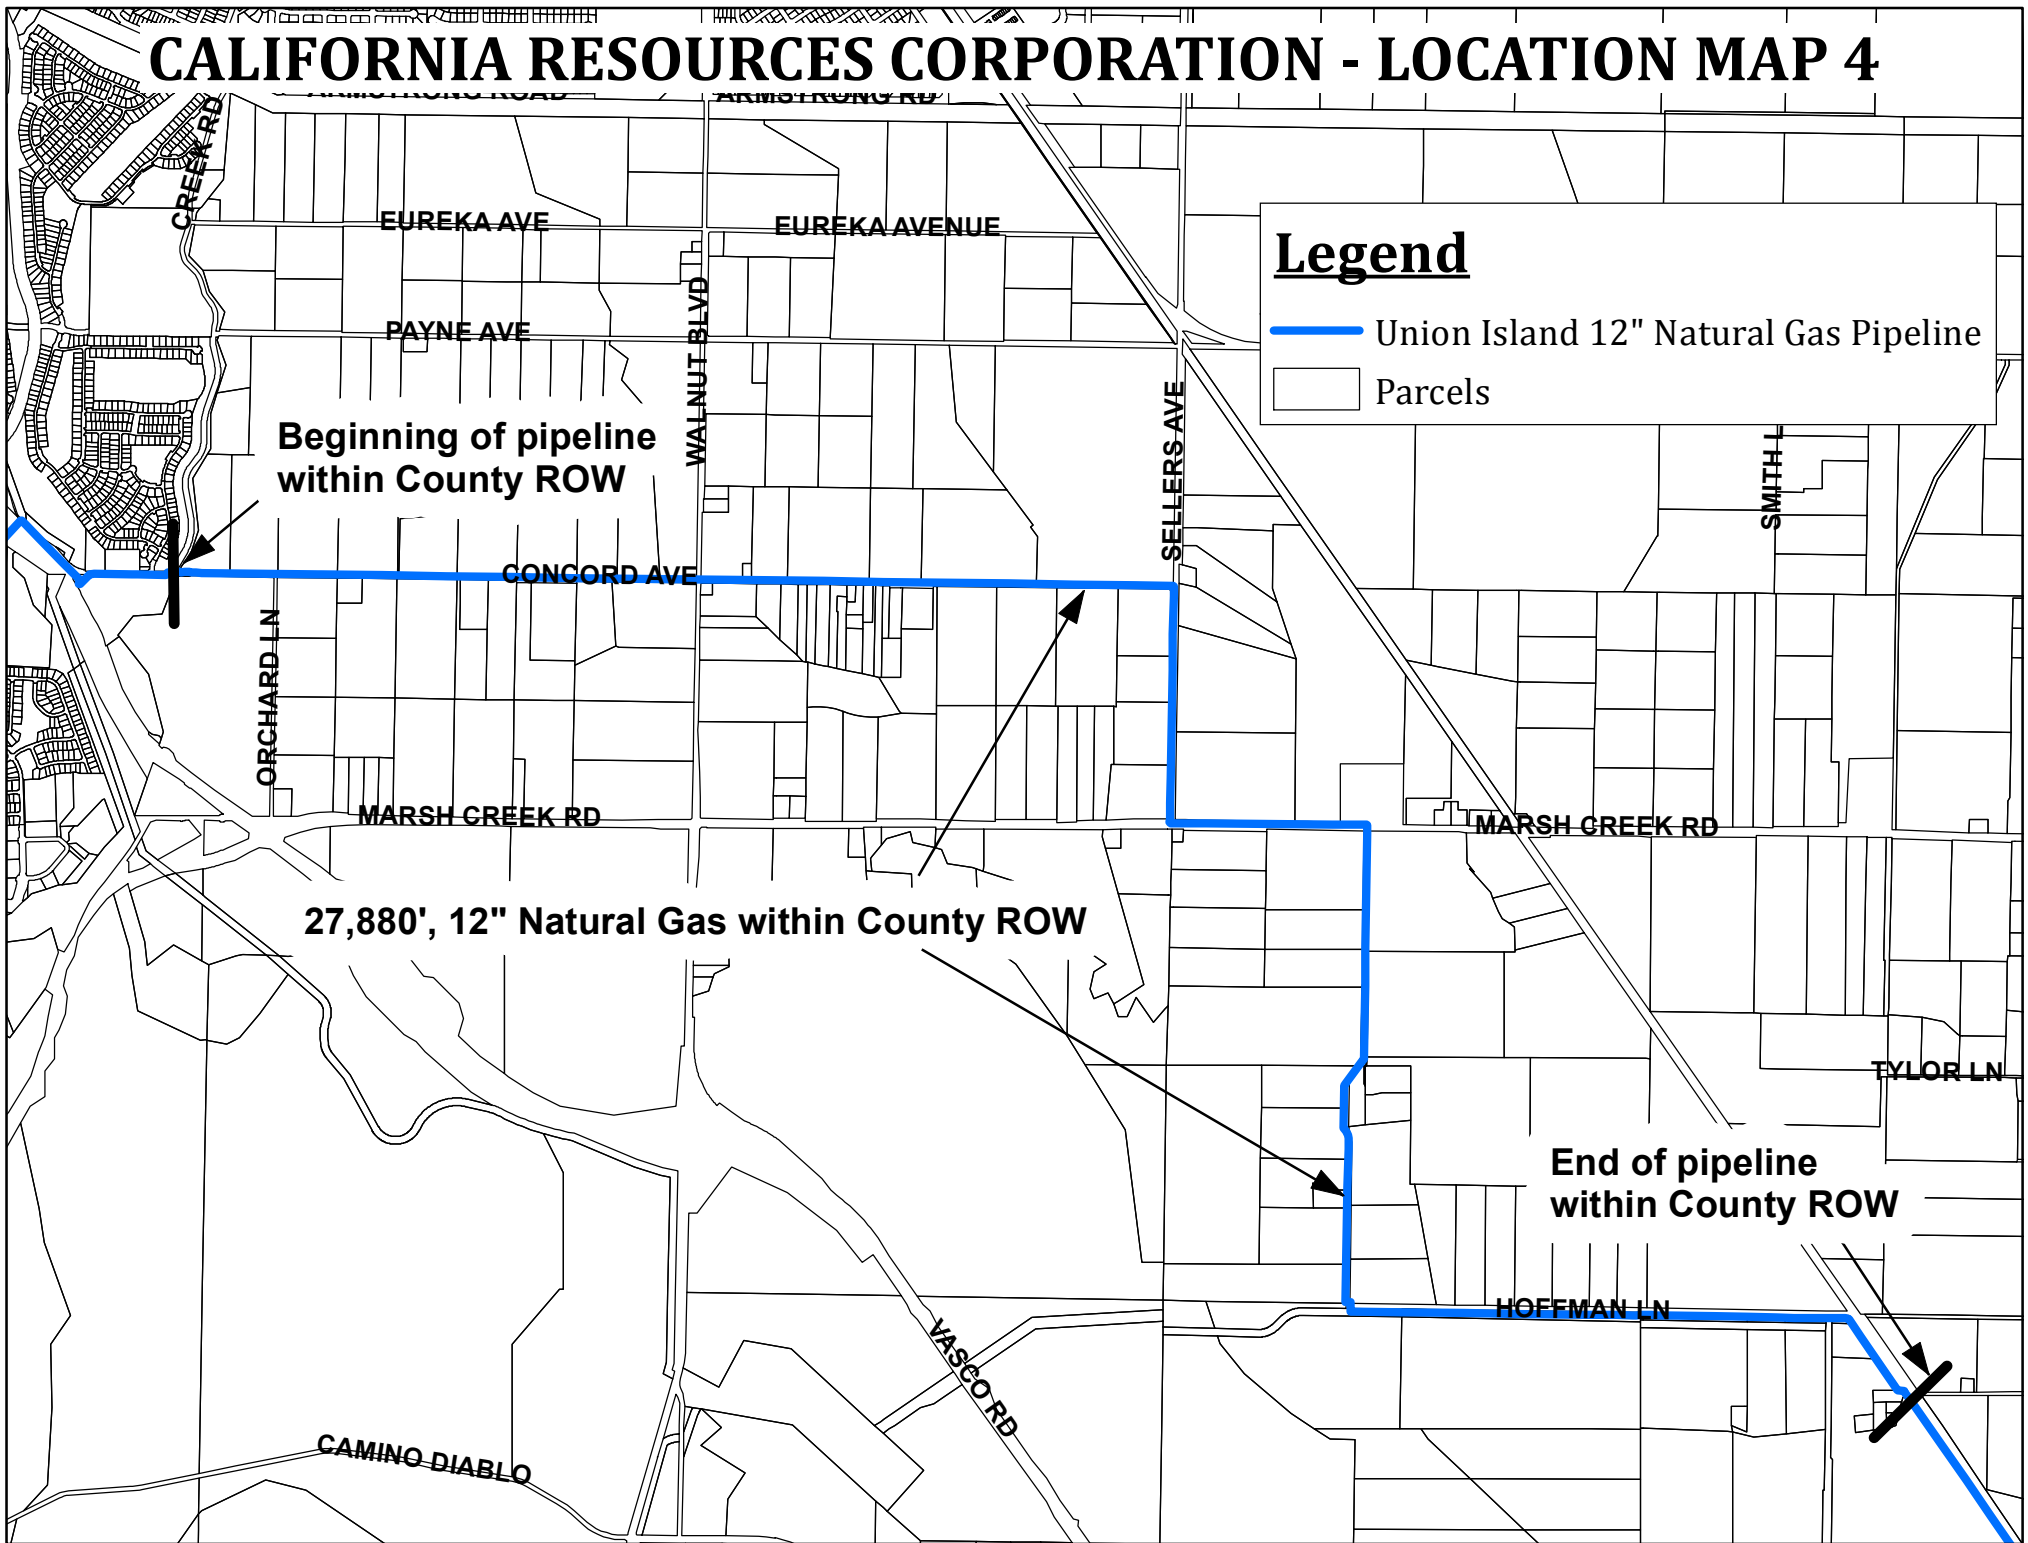

CALIFORNIA RESOURCES CORPORATION LOCATION MAP 1

Legend

 Ryer Discharge 12" Natural Gas Pipeline

 Parcels

**1,400', 12" Dry Natural Gas
within County ROW**

NICHOLS RD

PORT CHICAGO HWY

CALIFORNIA RESOURCES CORPORATION - LOCATION MAP 2

Legend

-  Union Island 12" Natural Gas Pipeline
-  Parcels

**1,380', 12" Natural Gas along Buchanan Rd
within County ROW**

CALIFORNIA RESOURCES CORPORATION - LOCATION MAP 3

Legend

-  Union Island 12" Natural Gas Pipeline
-  Parcels

CALIFORNIA RESOURCES CORPORATION - LOCATION MAP 4

CALIFORNIA RESOURCES CORPORATION - LOCATION MAP 5

Legend

-  Union Island 12" Natural Gas Pipeline
-  Parcels

Holway Dr

102' across Holway Dr
within County ROW

60' across Byron Hot Springs Rd
within County ROW

Byron Hot Spr Rd

CALIFORNIA RESOURCES CORPORATION - LOCATION MAP 7

Legend

- Union Island 12" Natural Gas Pipeline
- Parcels

102' across Byron Hwy
within County ROW