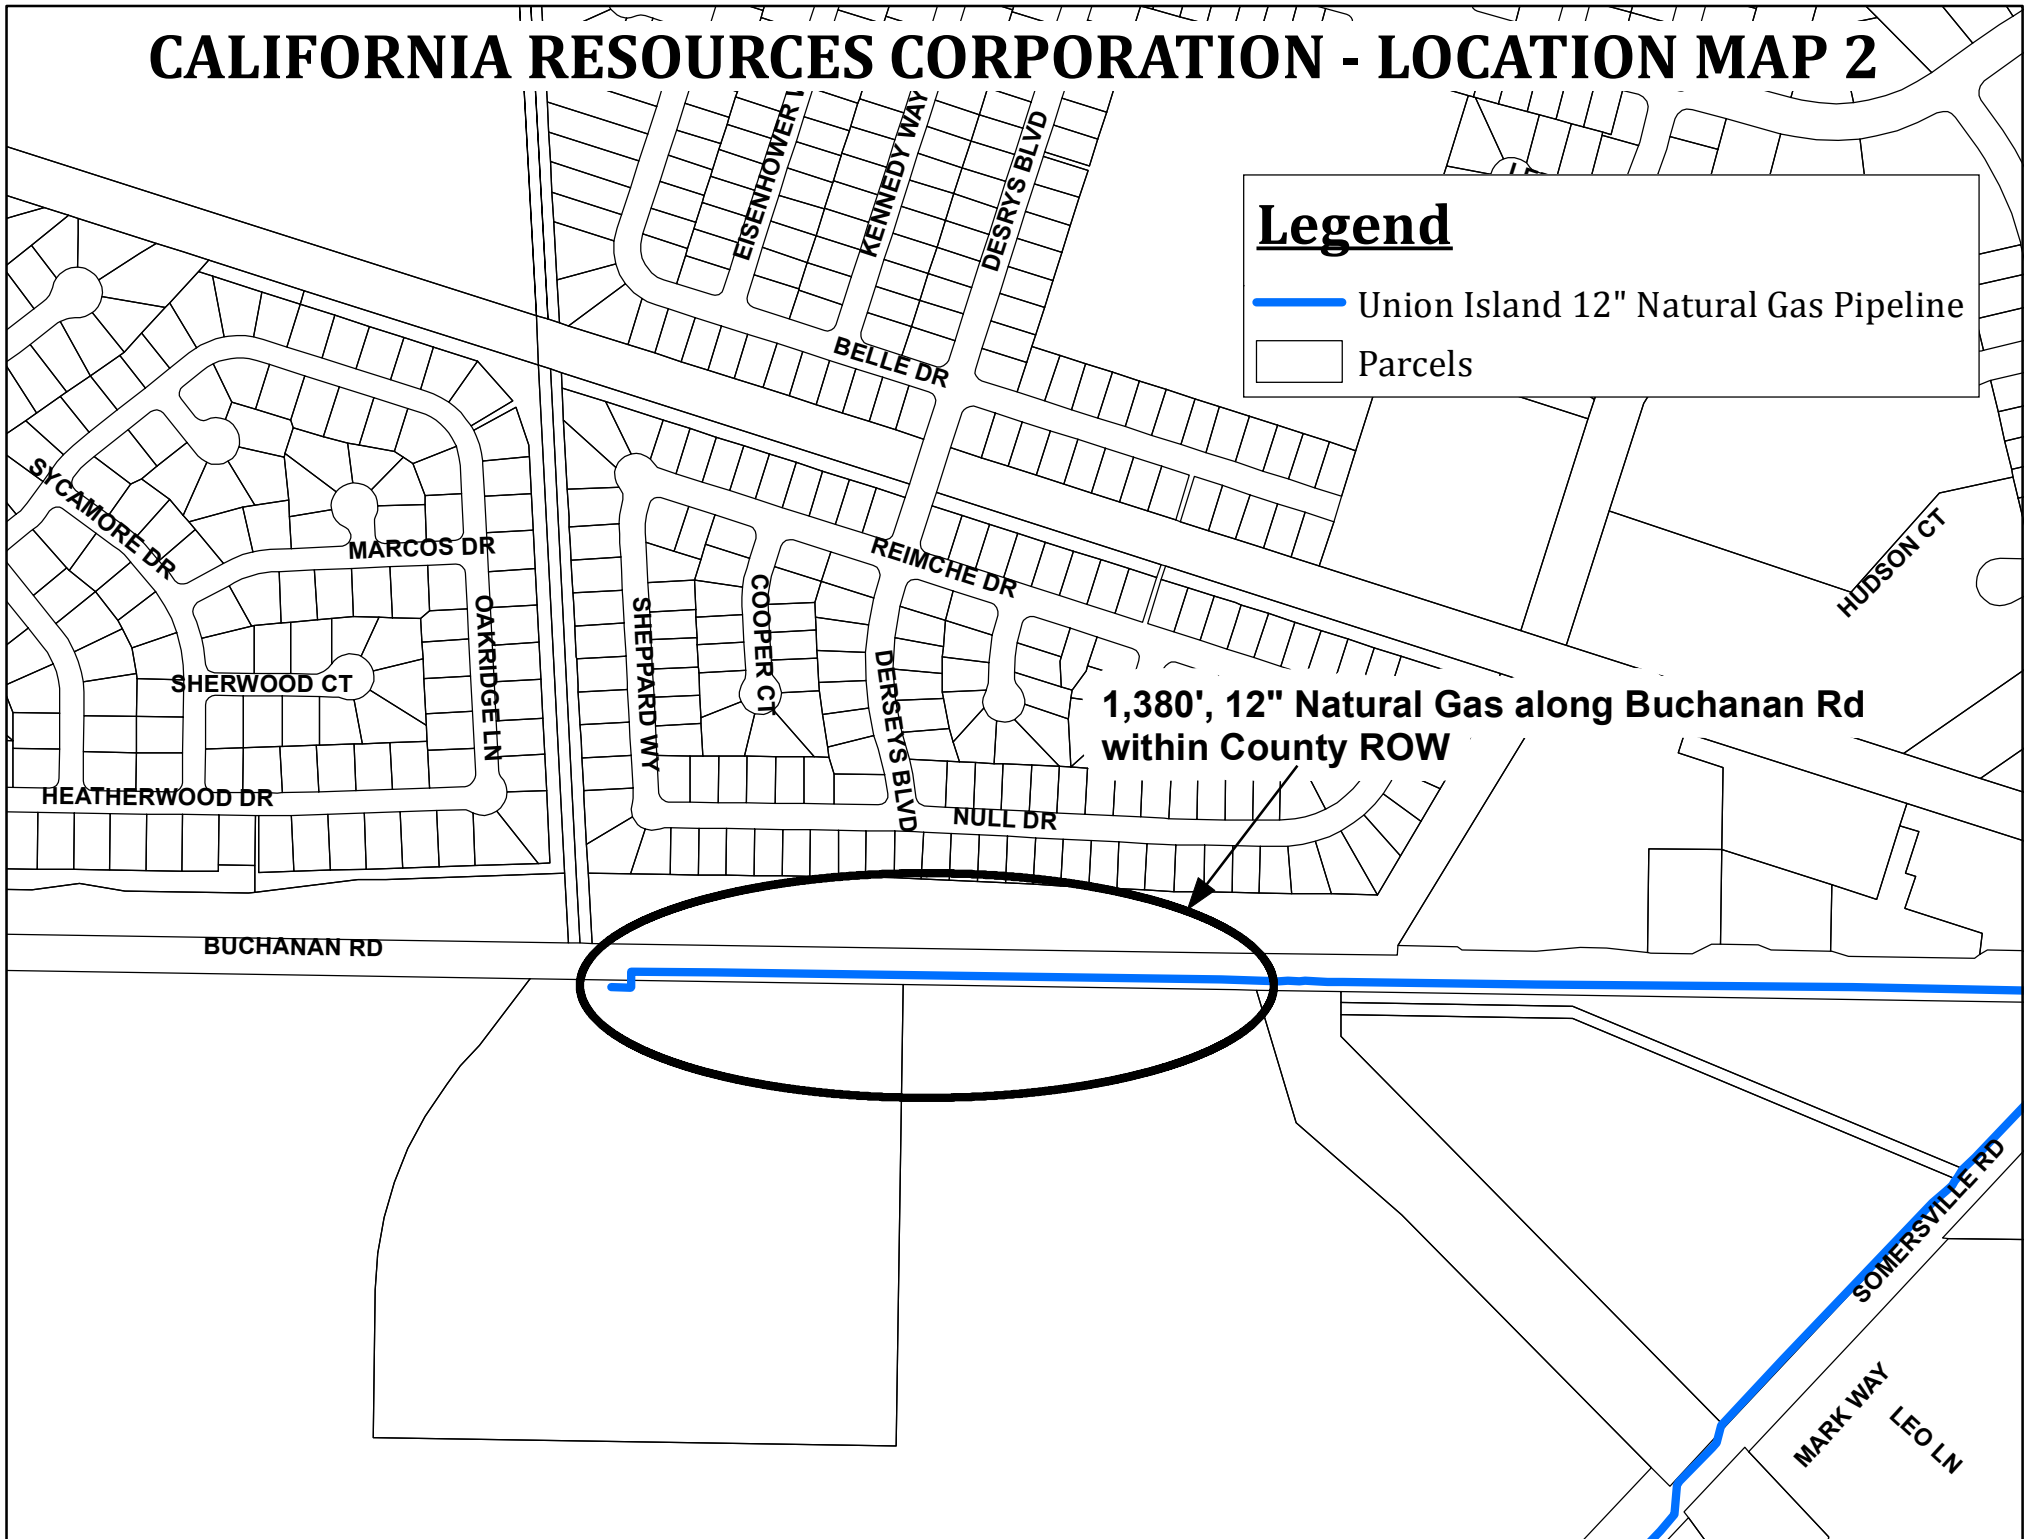

CALIFORNIA RESOURCES CORPORATION LOCATION MAP 1

Legend

 Ryer Discharge 12" Natural Gas Pipeline

 Parcels

**1,400', 12" Dry Natural Gas
within County ROW**

NICHOLS RD

PORT CHICAGO HWY

CALIFORNIA RESOURCES CORPORATION - LOCATION MAP 2

Legend

-  Union Island 12" Natural Gas Pipeline
-  Parcels

**1,380', 12" Natural Gas along Buchanan Rd
within County ROW**

CALIFORNIA RESOURCES CORPORATION - LOCATION MAP 3

Legend

-  Union Island 12" Natural Gas Pipeline
-  Parcels

CALIFORNIA RESOURCES CORPORATION - LOCATION MAP 4

CALIFORNIA RESOURCES CORPORATION - LOCATION MAP 5

Legend

-  Union Island 12" Natural Gas Pipeline
-  Parcels

Holway Dr

102' across Holway Dr
within County ROW

60' across Byron Hot Springs Rd
within County ROW

Byron Hot Spr Rd

CALIFORNIA RESOURCES CORPORATION - LOCATION MAP 7

Legend

- Union Island 12" Natural Gas Pipeline
- Parcels

102' across Byron Hwy
within County ROW