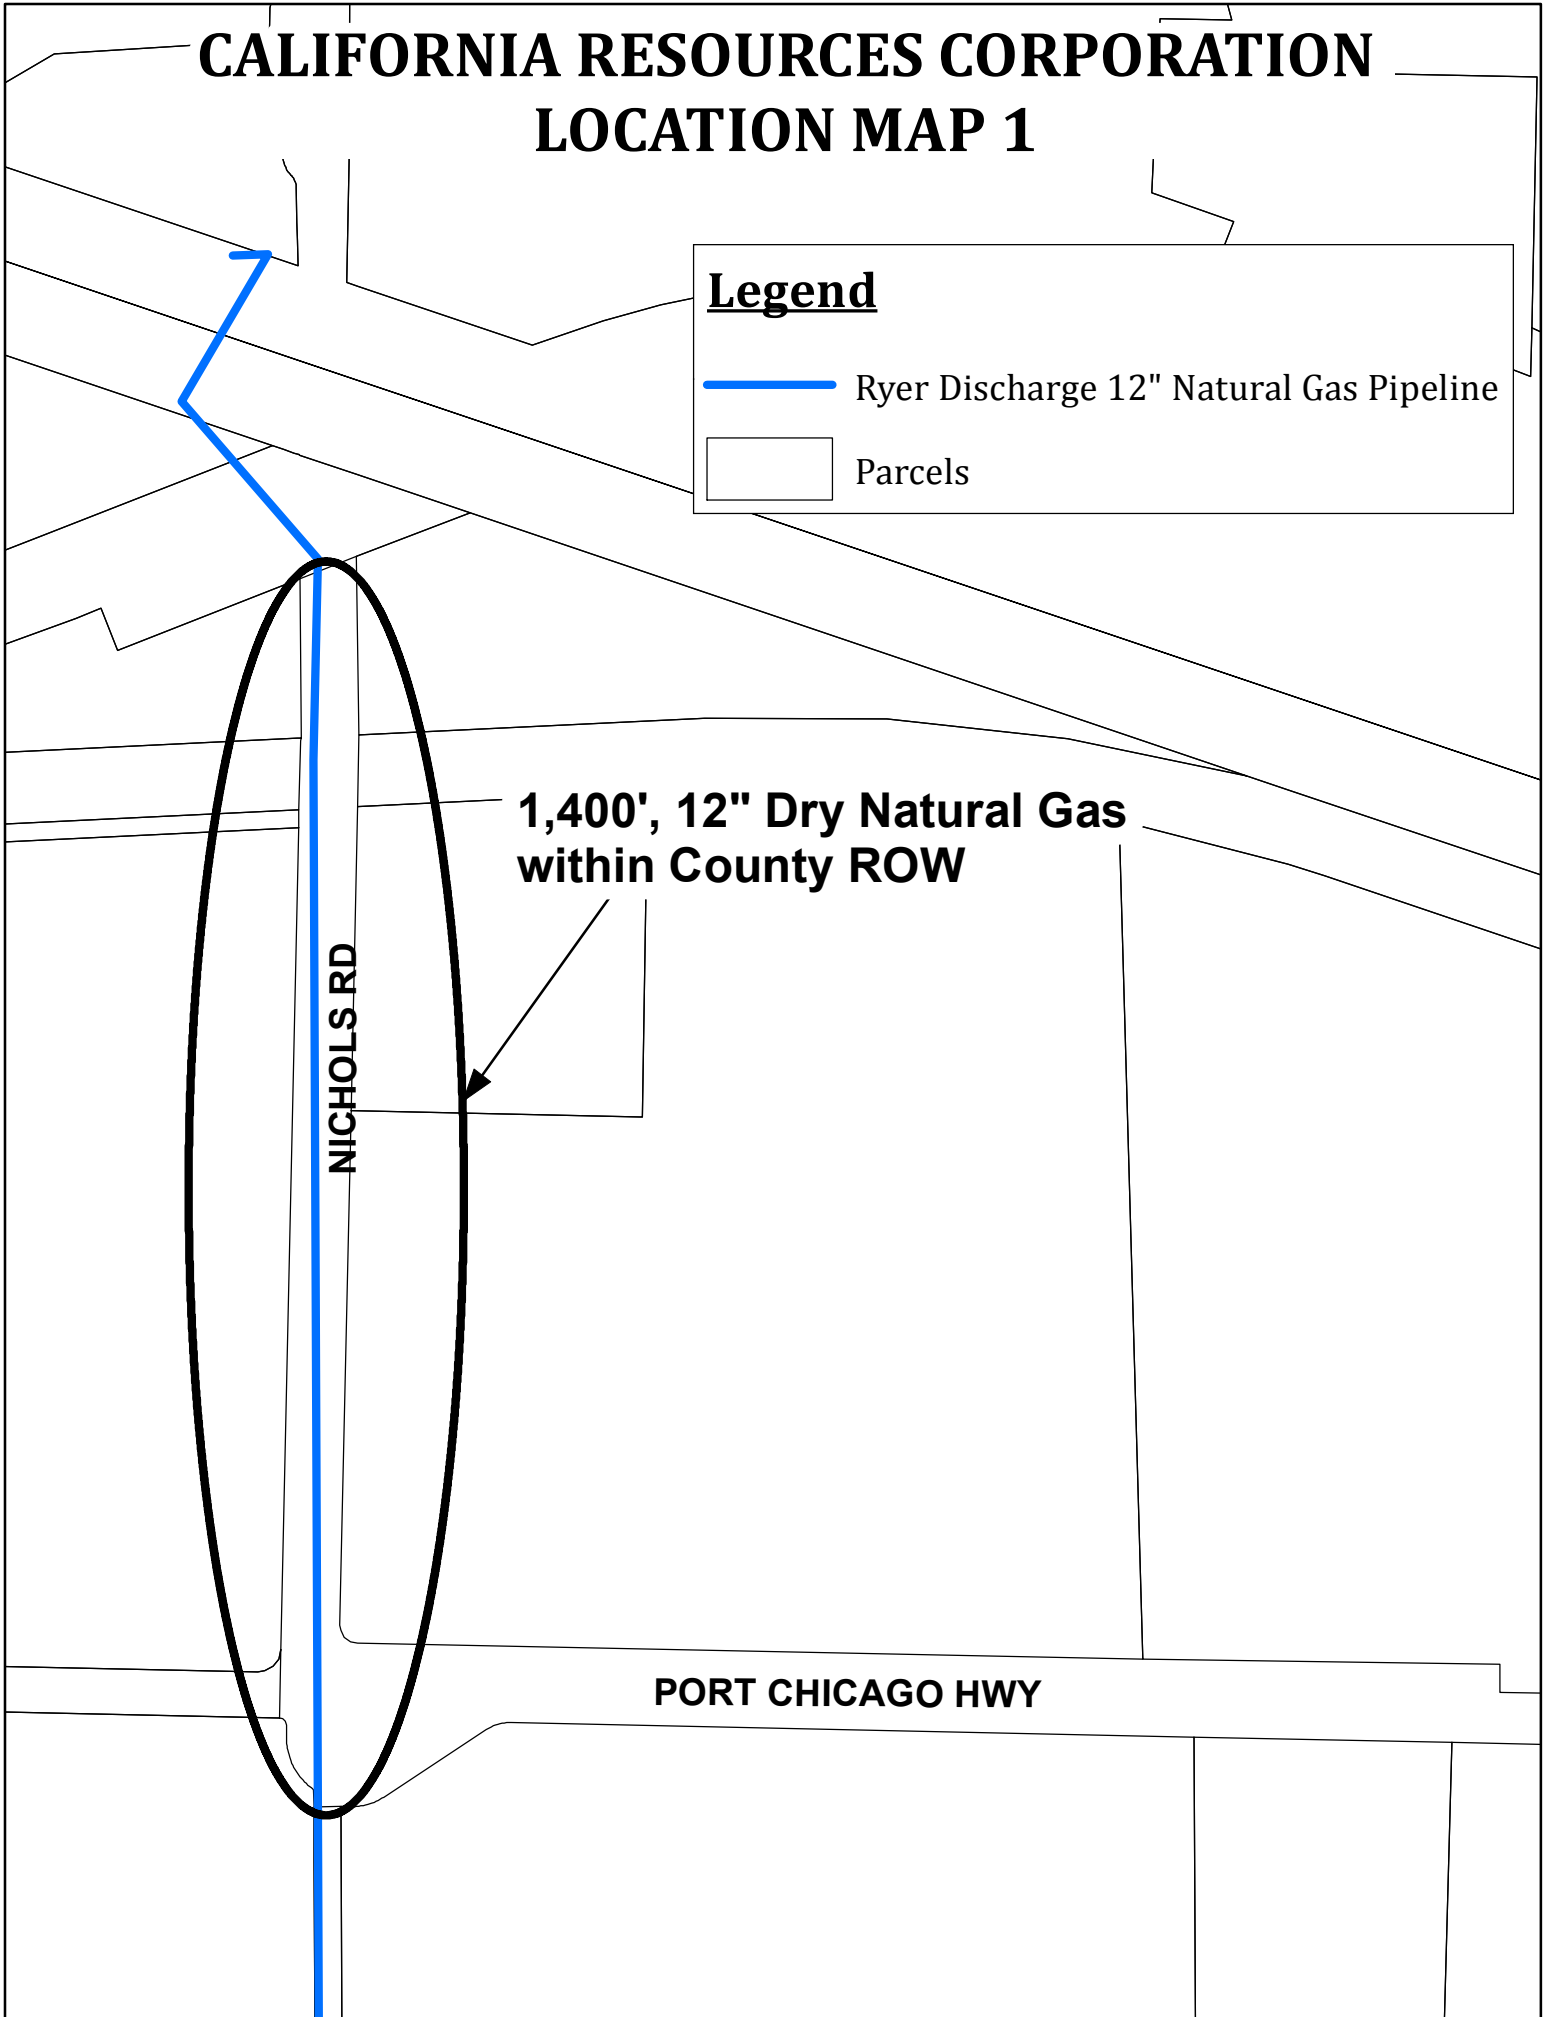

CALIFORNIA RESOURCES CORPORATION LOCATION MAP 1

Legend

 Ryer Discharge 12" Natural Gas Pipeline

 Parcels

**1,400', 12" Dry Natural Gas
within County ROW**

NICHOLS RD

PORT CHICAGO HWY

CALIFORNIA RESOURCES CORPORATION - LOCATION MAP 2

Legend

-  Union Island 12" Natural Gas Pipeline
-  Parcels

**1,380', 12" Natural Gas along Buchanan Rd
within County ROW**

CALIFORNIA RESOURCES CORPORATION - LOCATION MAP 3

Legend

-  Union Island 12" Natural Gas Pipeline
-  Parcels

CALIFORNIA RESOURCES CORPORATION - LOCATION MAP 4

CALIFORNIA RESOURCES CORPORATION - LOCATION MAP 5

Legend

-  Union Island 12" Natural Gas Pipeline
-  Parcels

Holway Dr

102' across Holway Dr
within County ROW

60' across Byron Hot Springs Rd
within County ROW

Byron Hot Spr Rd

CALIFORNIA RESOURCES CORPORATION - LOCATION MAP 7

Legend

- Union Island 12" Natural Gas Pipeline
- Parcels

102' across Byron Hwy
within County ROW