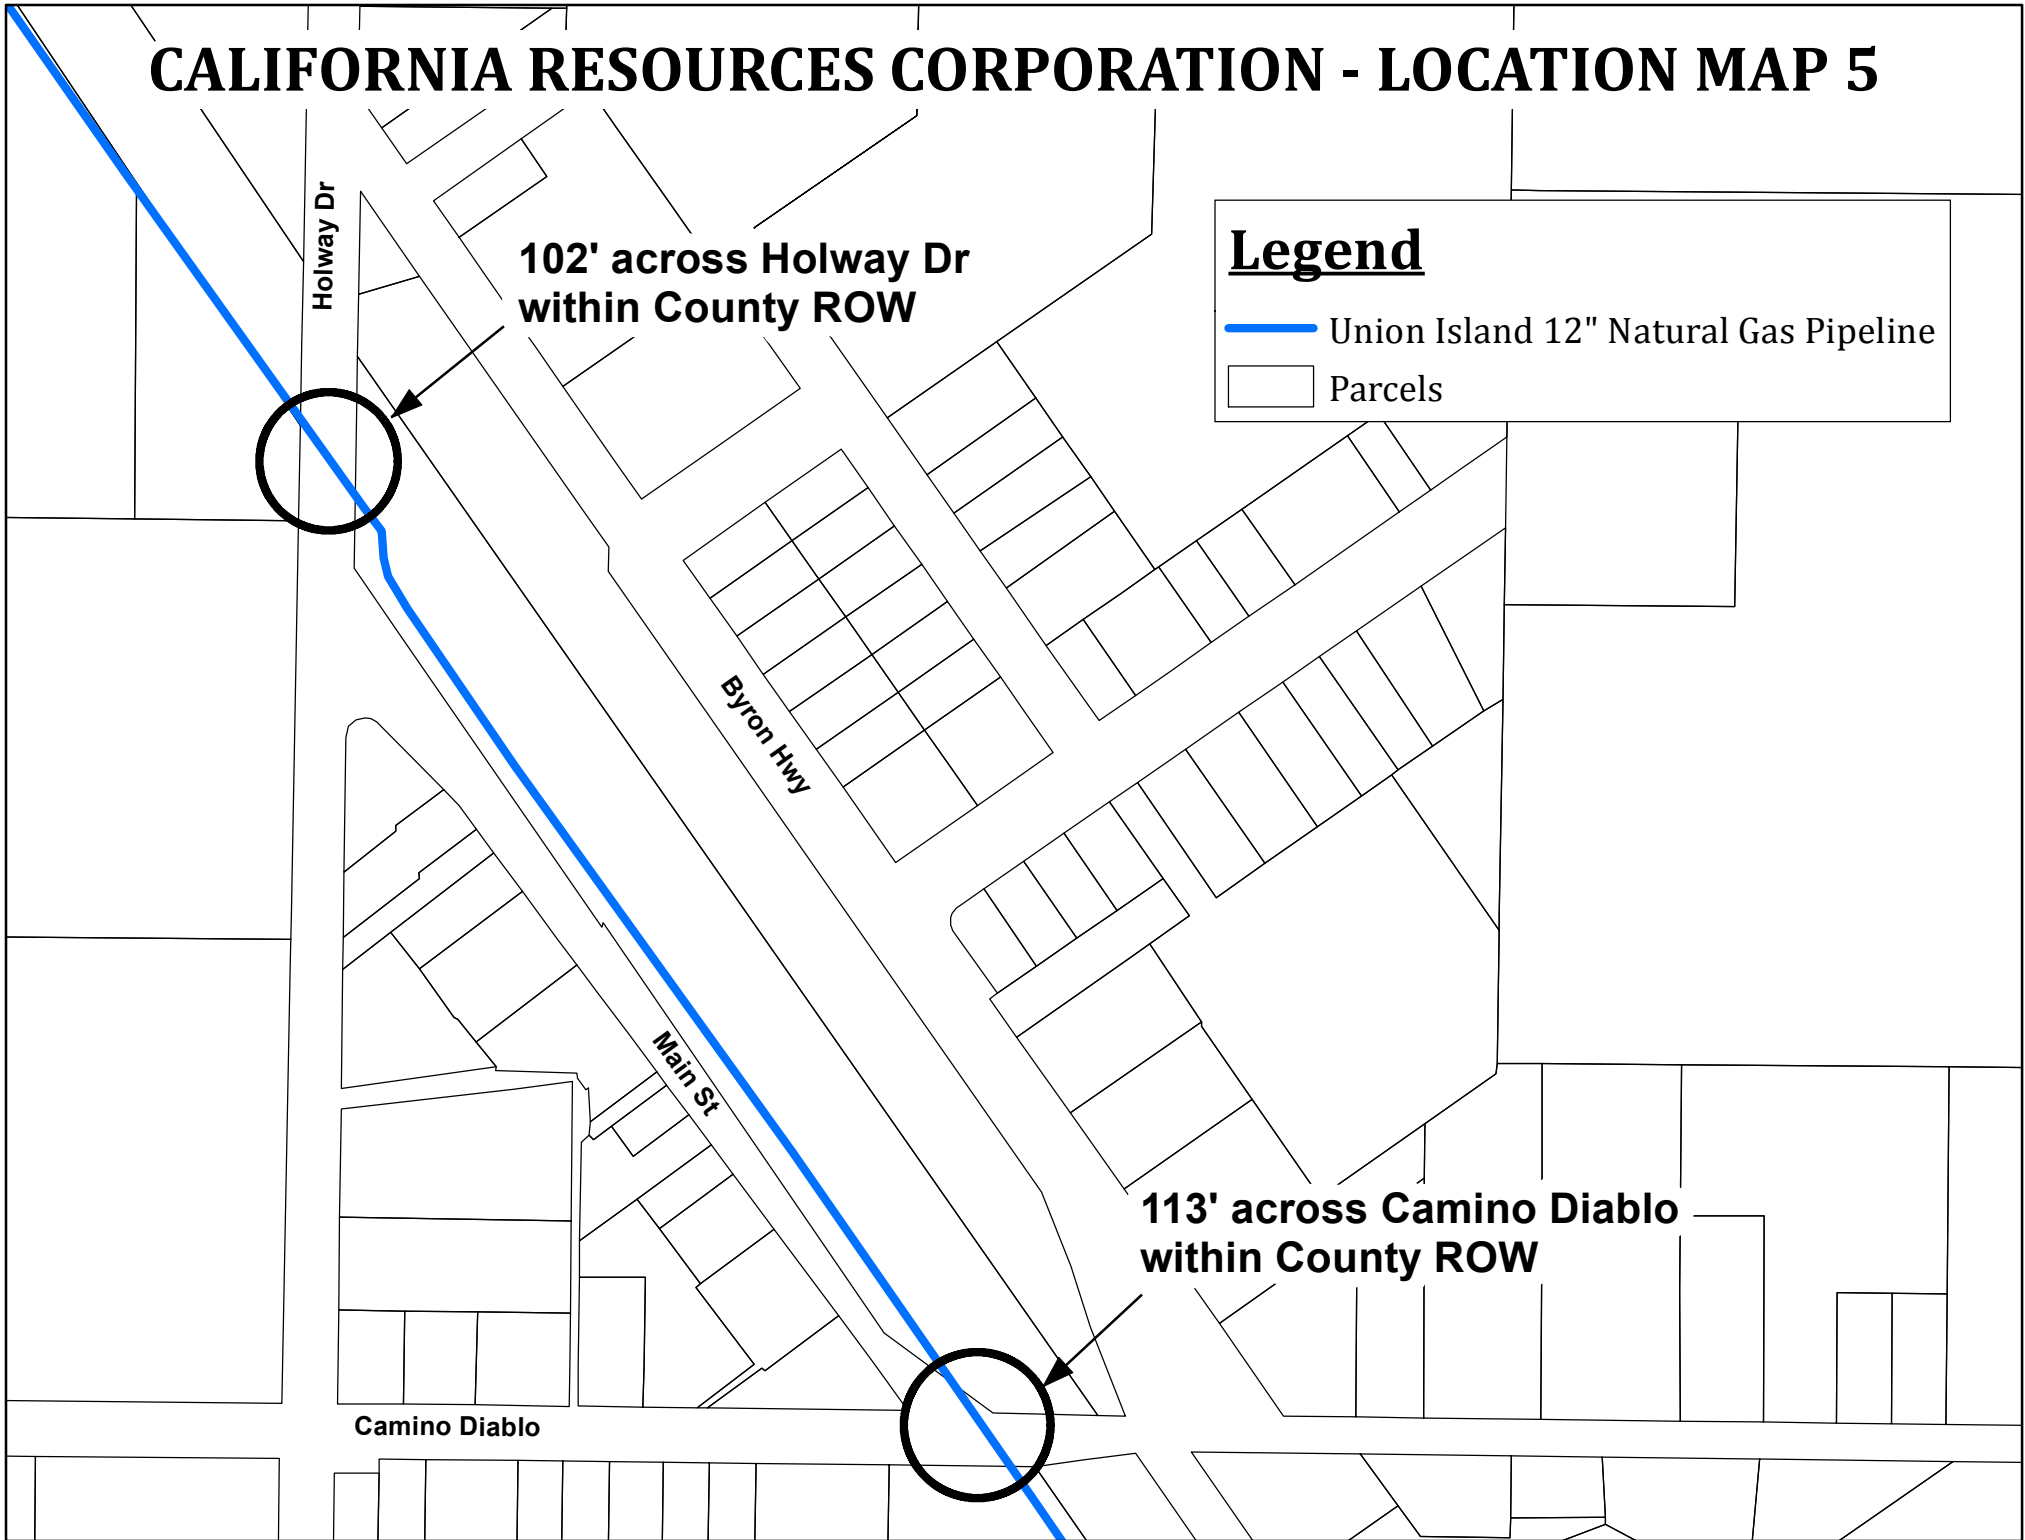

CALIFORNIA RESOURCES CORPORATION LOCATION MAP 1

Legend

 Ryer Discharge 12" Natural Gas Pipeline

 Parcels

**1,400', 12" Dry Natural Gas
within County ROW**

NICHOLS RD

PORT CHICAGO HWY

CALIFORNIA RESOURCES CORPORATION - LOCATION MAP 2

Legend

-  Union Island 12" Natural Gas Pipeline
-  Parcels

**1,380', 12" Natural Gas along Buchanan Rd
within County ROW**

CALIFORNIA RESOURCES CORPORATION - LOCATION MAP 3

Legend

-  Union Island 12" Natural Gas Pipeline
-  Parcels

CALIFORNIA RESOURCES CORPORATION - LOCATION MAP 4

CALIFORNIA RESOURCES CORPORATION - LOCATION MAP 5

Legend

-  Union Island 12" Natural Gas Pipeline
-  Parcels

Holway Dr

102' across Holway Dr
within County ROW

60' across Byron Hot Springs Rd
within County ROW

Byron Hot Spr Rd

CALIFORNIA RESOURCES CORPORATION - LOCATION MAP 7

Legend

- Union Island 12" Natural Gas Pipeline
- Parcels

102' across Byron Hwy
within County ROW