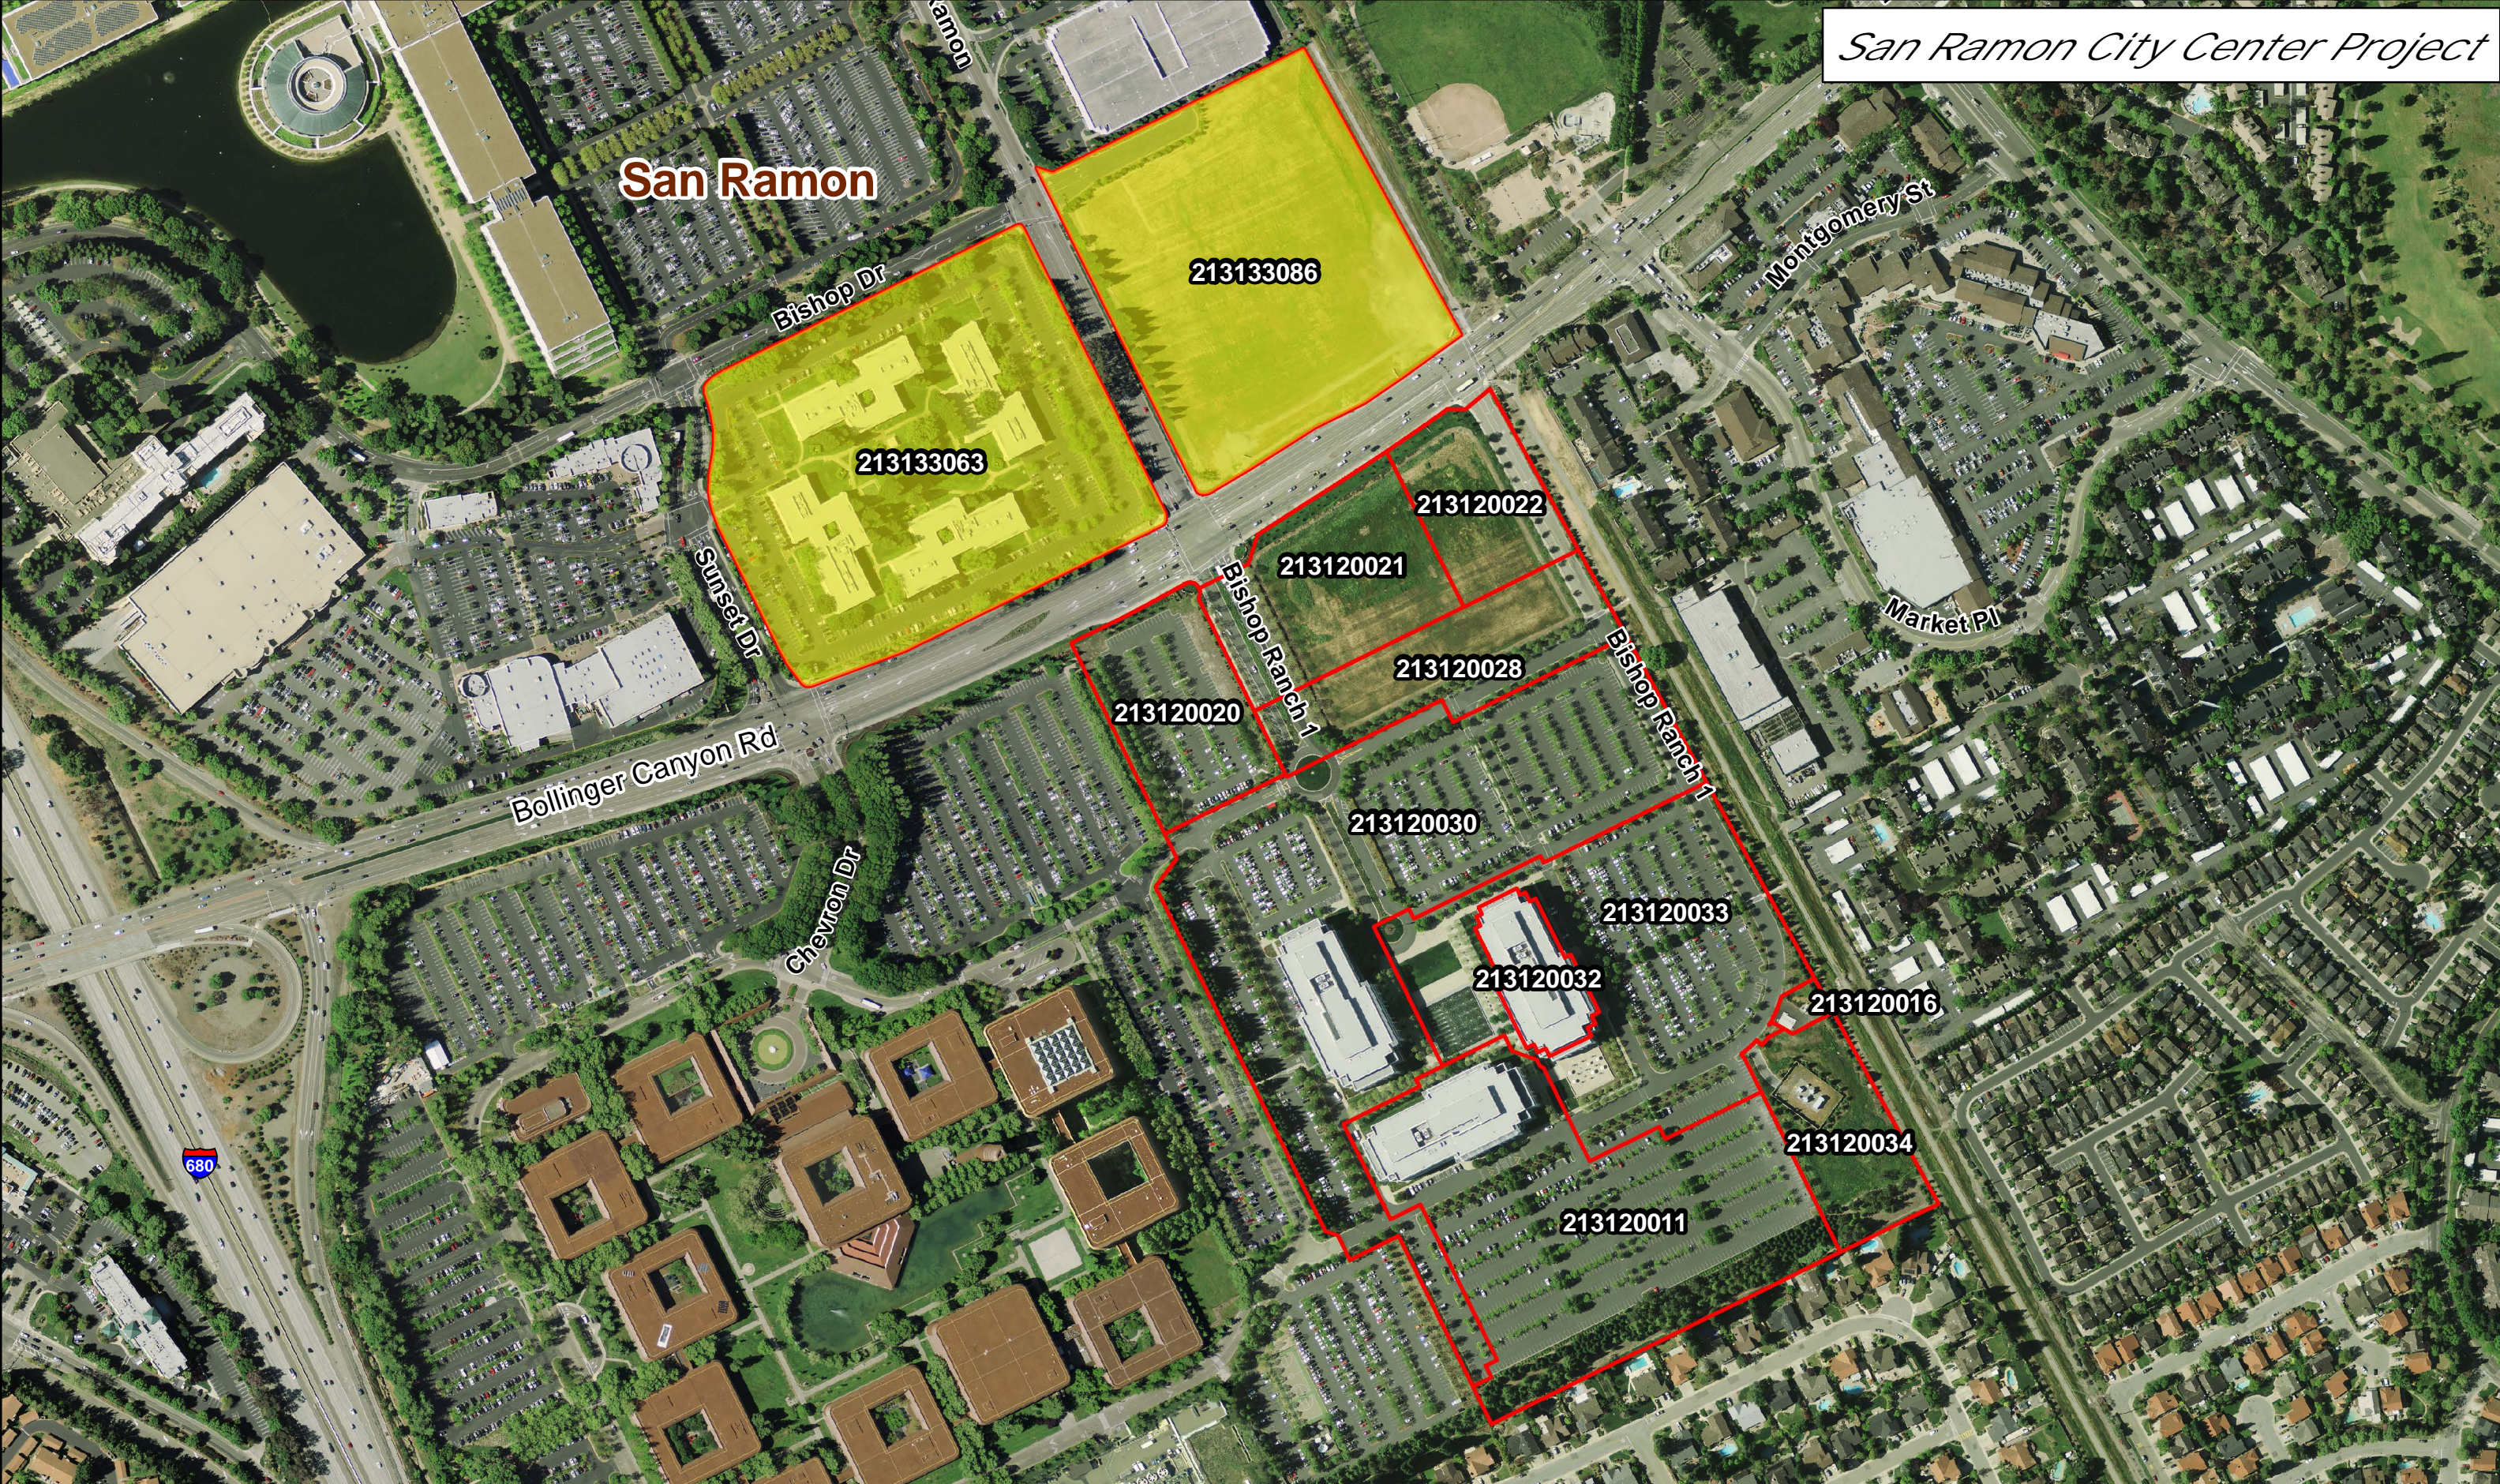

San Ramon City Center Project

Map Created 3/28/2016
by Contra Costa County Department of
Conservation and Development, GIS Group
30 Muir Road, Martinez, CA 94553
37:59:41.791N 122:07:03.756W