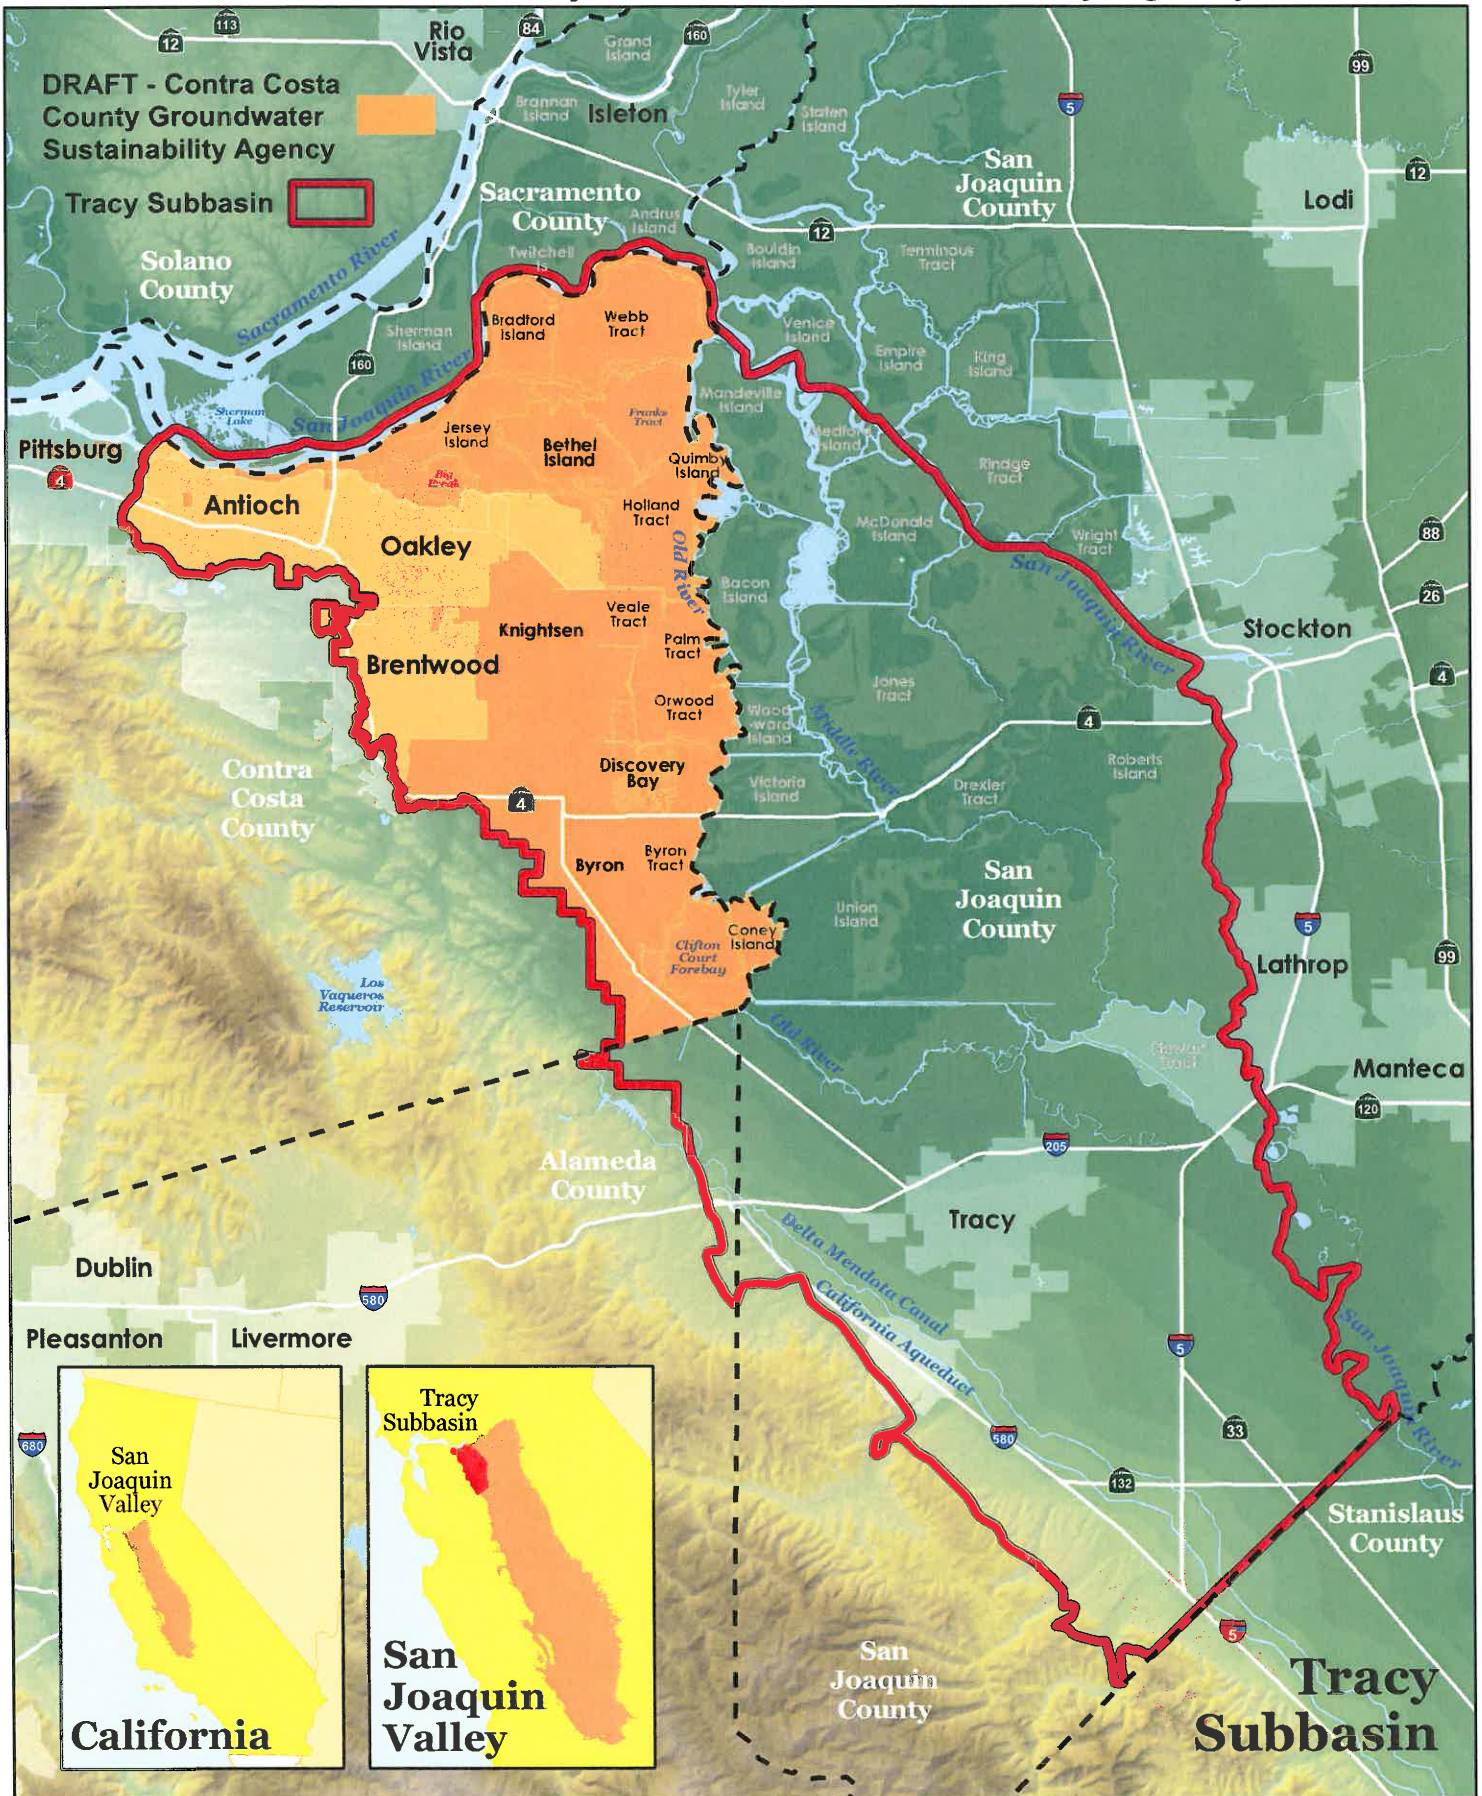

DRAFT - Contra Costa County Groundwater Sustainability Agency Formation

Map created 01/21/2015
by Contra Costa County Department of
Conservation and Development, GIS Group
30 Muir Road, Martinez, CA 94553
37:59:41.791N 122:07:03.756W