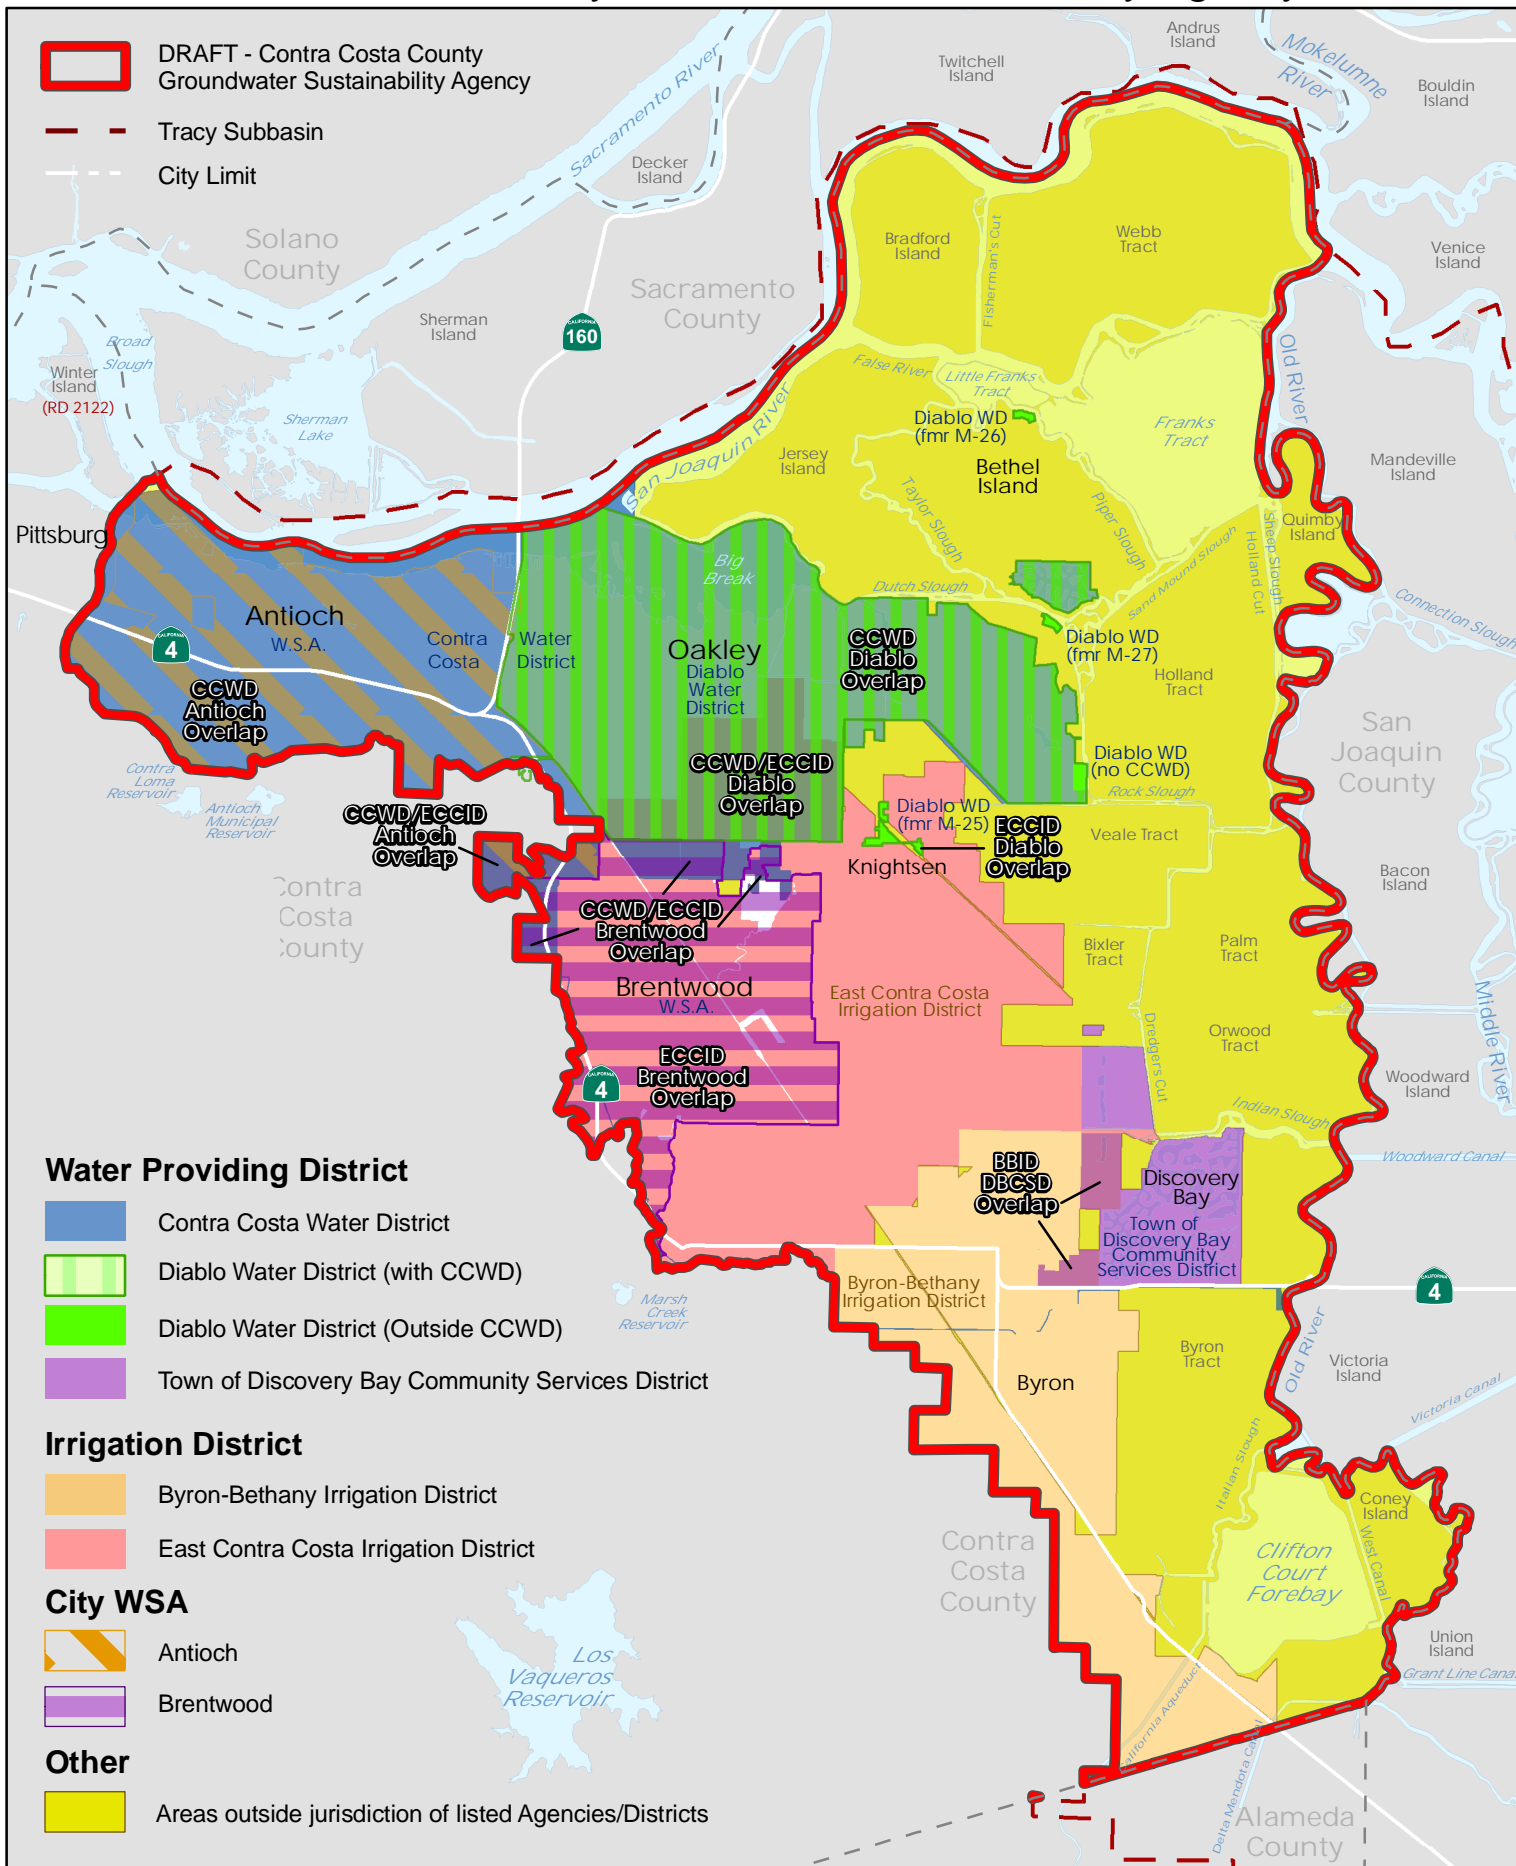

DRAFT - Contra Costa County Groundwater Sustainability Agency Formation

Map created 04/05/2016
by Contra Costa County Department of
Conservation and Development, GIS Group
30 Muir Road, Martinez, CA 94553
37:59:41.791N 122:07:03.756W