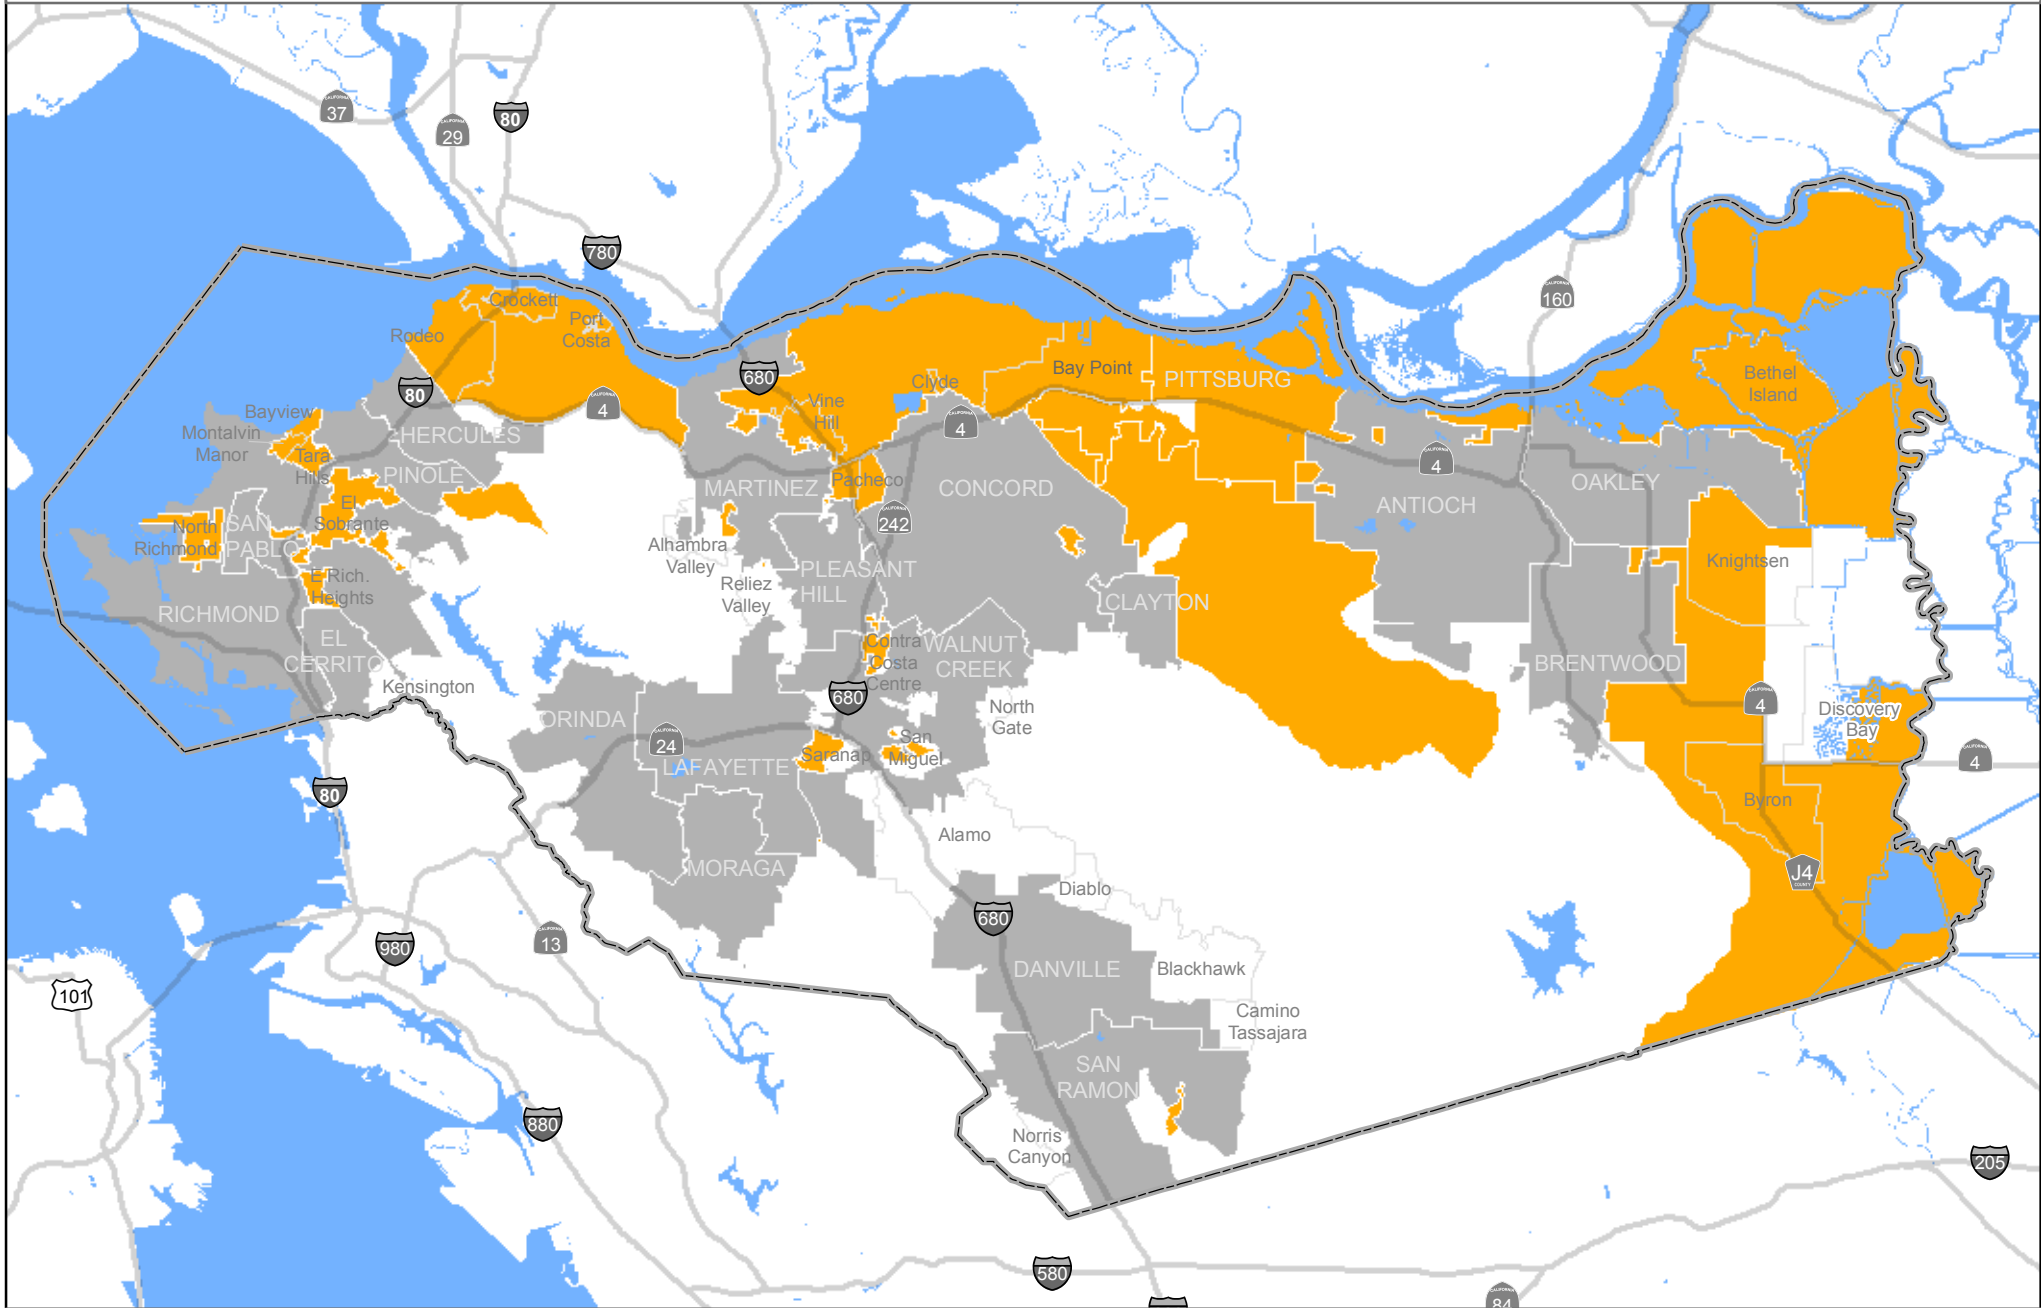

Exhibit A: 2012 Targeted Employment Areas (TEAs) for the Bay Point/Pittsburg Enterprise Zone

Legend

 2012 TEA Areas

Targeted Employment Areas (TEA) are provided at the Census Tract level by the California Department of Housing and Community Development and based on the US Census Bureau's American Community Survey 5-year estimates (2006-2010).

Map created 1/24/2013 by Contra Costa County
Department of Conservation and Development, GIS Group
651 Pine Street, 4th Floor North Wing, Martinez, CA 94553-0095
37:59:48.455N 122:06:35.384W

N