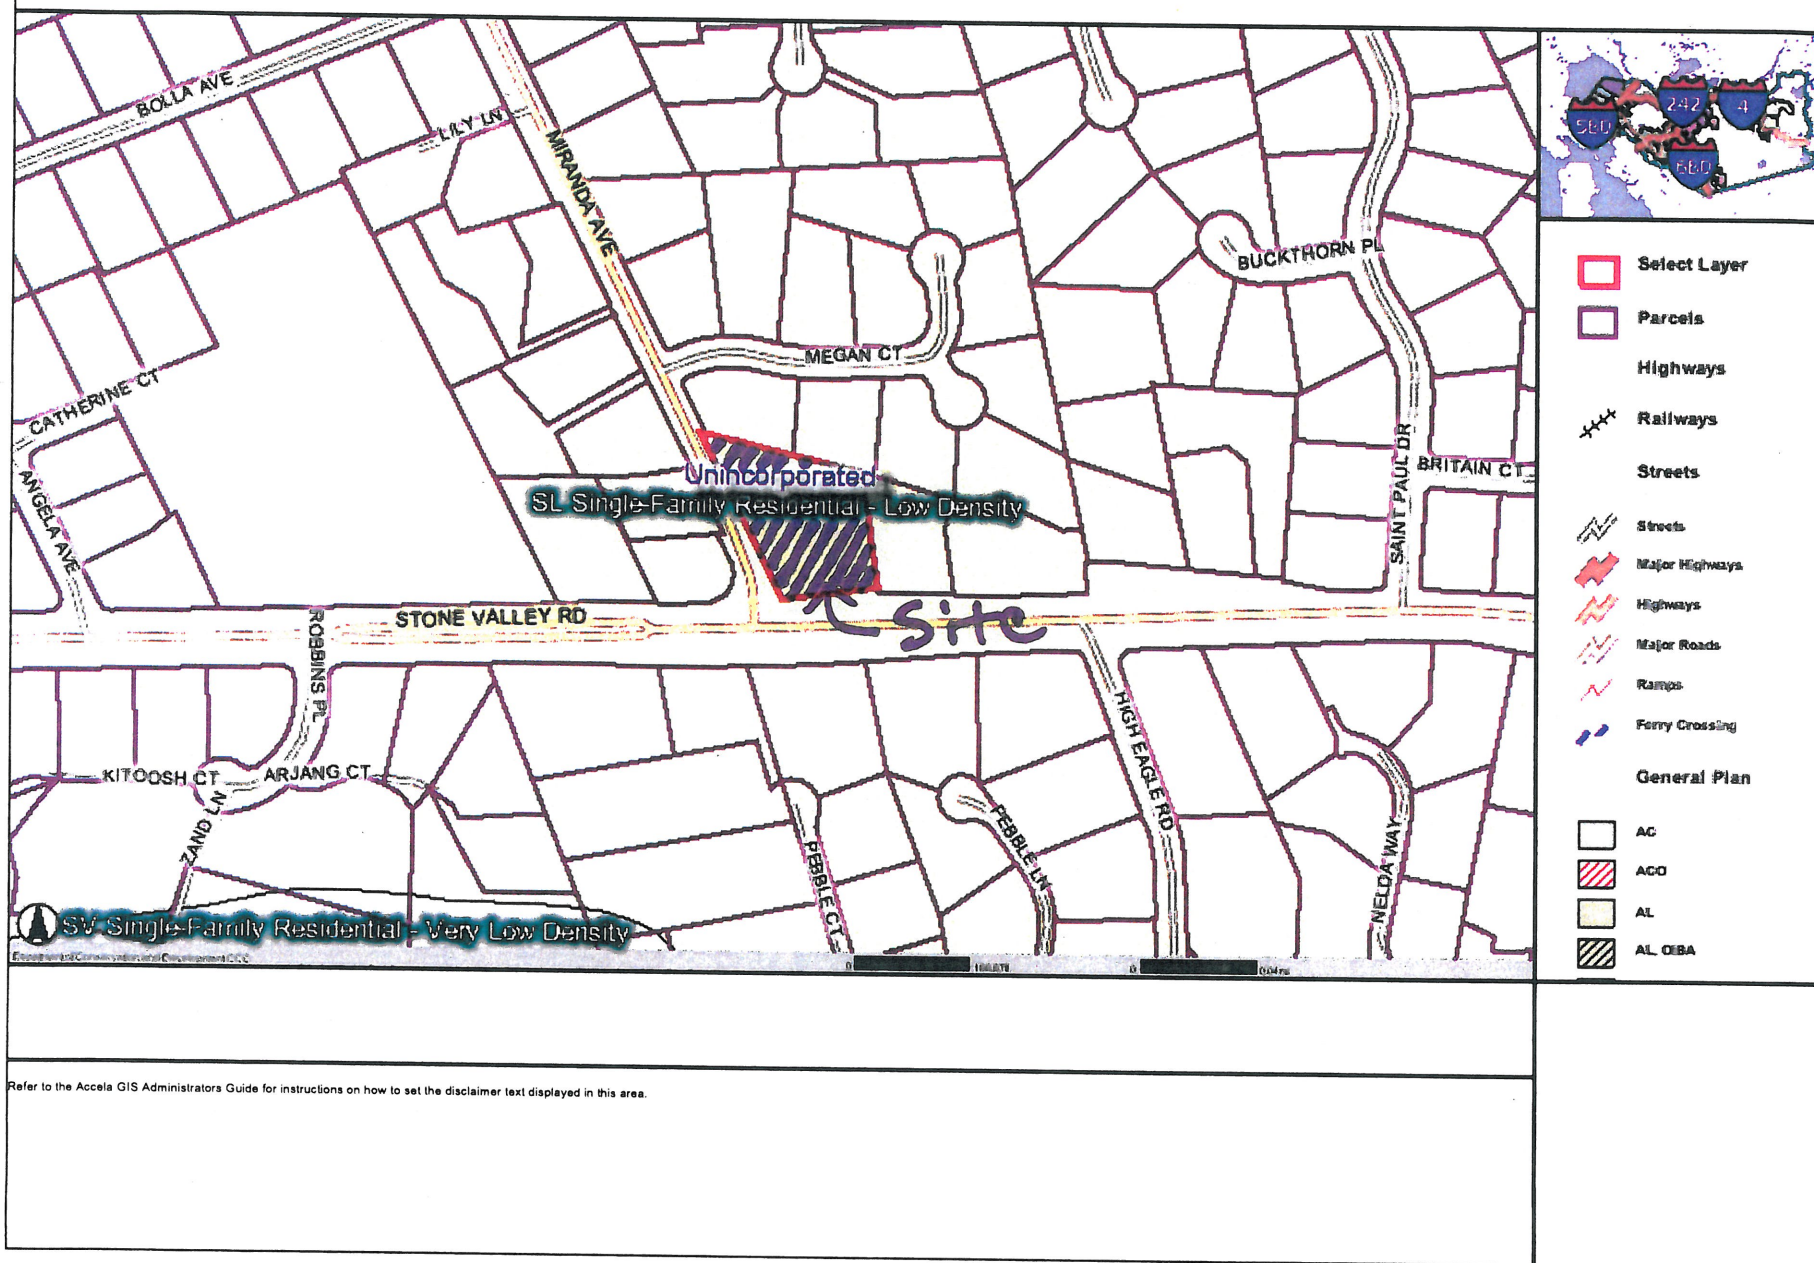

# Existing Stone Valley Rd Fire Station

Map created 8/15/2011  
by Contra Costa County Department Conservation and Development  
Community Development Division—GIS Group  
651 Pine Street, 4th Floor North Wing, Martinez, CA 94553-0095  
37:59:48.455N 122:06:35.384W  
This map contains copyrighted information and may not be altered. It may be reproduced in its current state if the source is cited. Users of this map agree to read and accept the County of Contra Costa disclaimer of liability for geographic information.

## Legend

-  Proposed Stone Valley Rd Fire Station
-  Parcels

Map created 8/15/2011  
by Contra Costa County Department Conservation and Development  
Community Development Division—GIS Group  
651 Pine Street, 4th Floor North Wing, Martinez, CA 94553-0095  
37:59:48.455N 122:06:35.384W  
This map contains copyrighted information and may not be altered. It may be reproduced in its current state if the source is cited. Users of this map agree to read and accept the County of Contra Costa disclaimer of liability for geographic information.

# General Plan (SL)