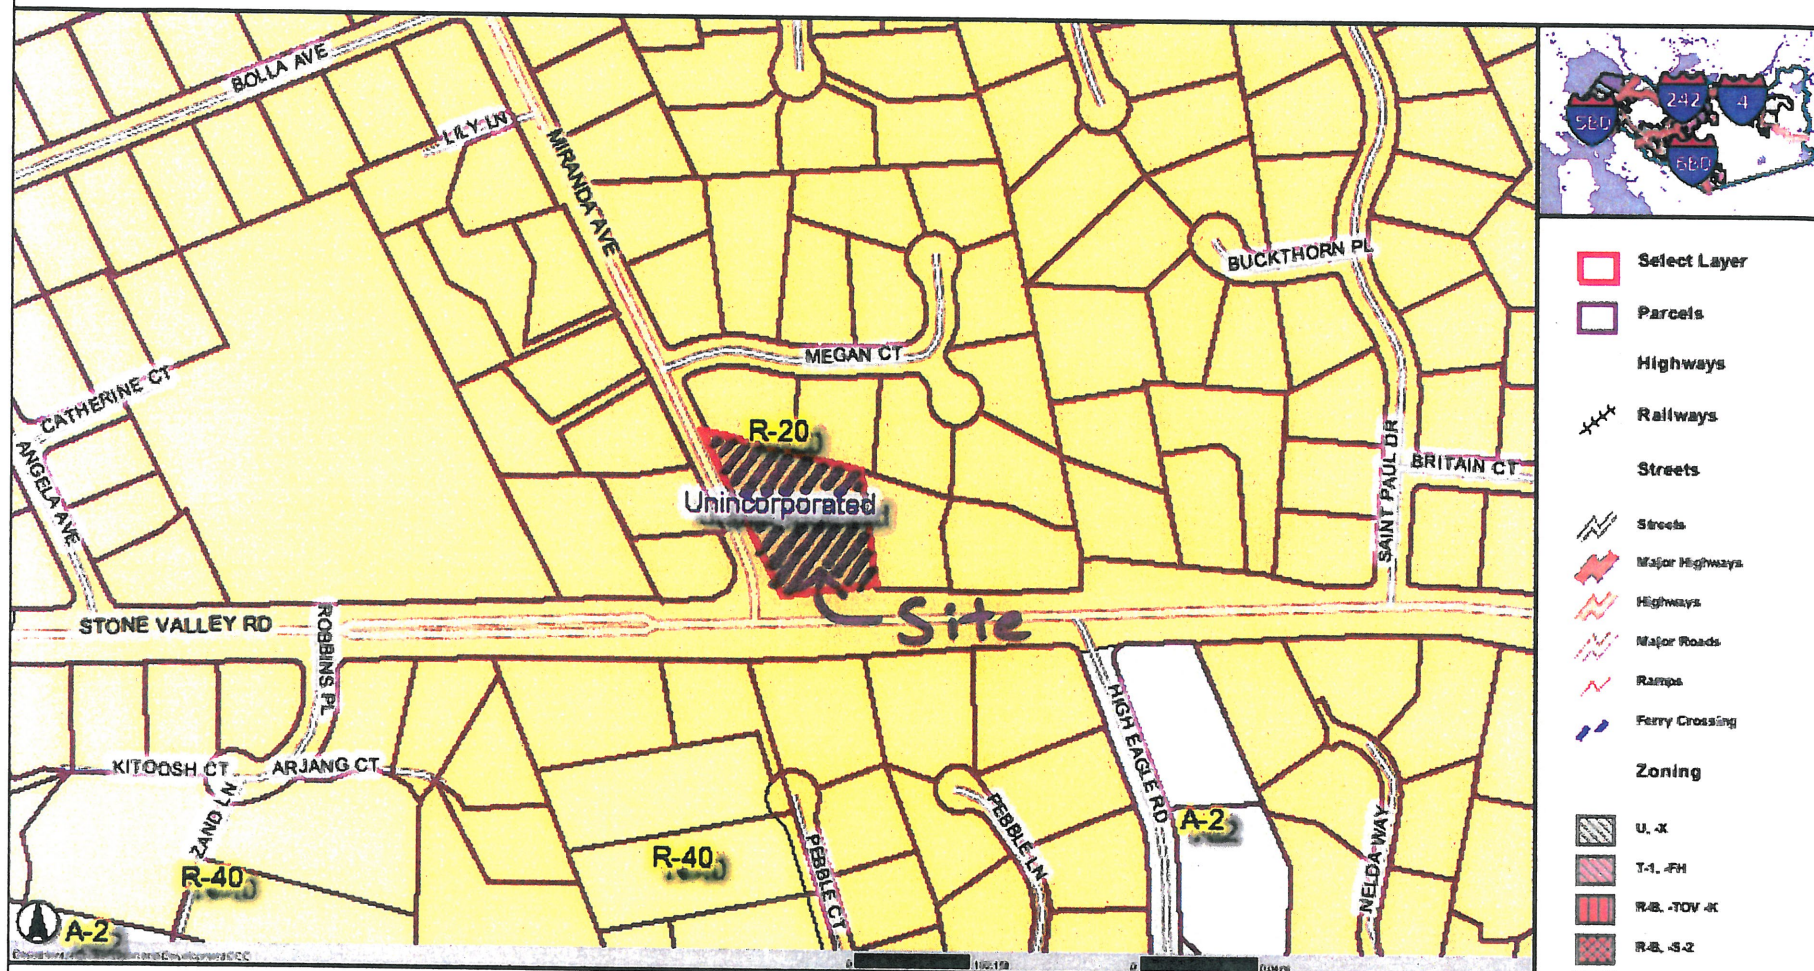

Zoning (R-20)

Refer to the ArcGIS Administrators Guide for instructions on how to set the disclaimer text displayed in this area.