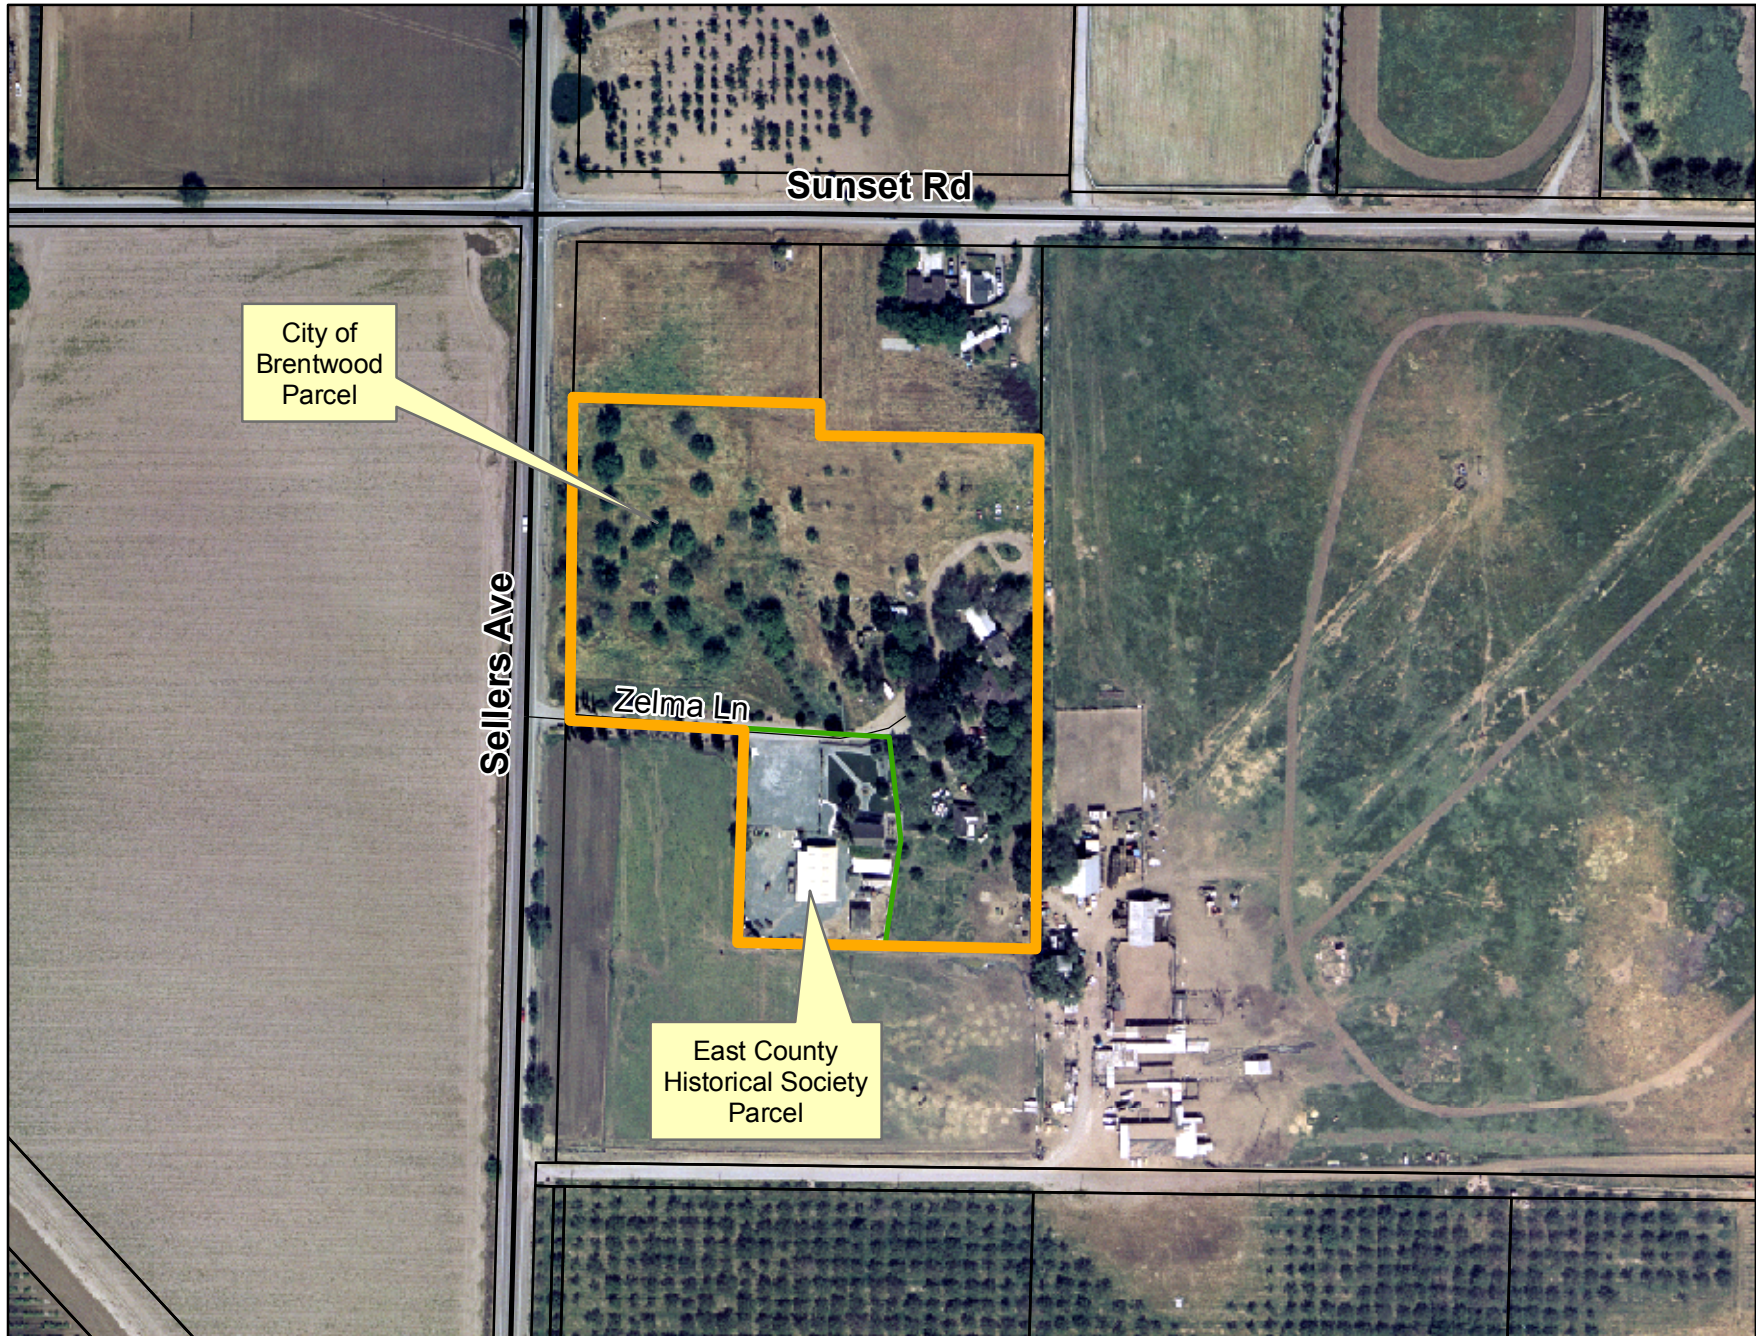

# Nail Ranch Site (Area 1)

Map created 4/2/2009  
by Contra Costa Conservation and Development Department  
Community Development Division-GIS Group  
651 Pine Street, 4th Floor North Wing, Martinez, CA 94553-0095  
37:59:48.455N 122:06:35.384W

This map contains copyrighted information and may not be altered. It may be reproduced in its current state if the source is cited. Users of this map agree to read and accept the County of Contra Costa disclaimer of liability for geographic information.