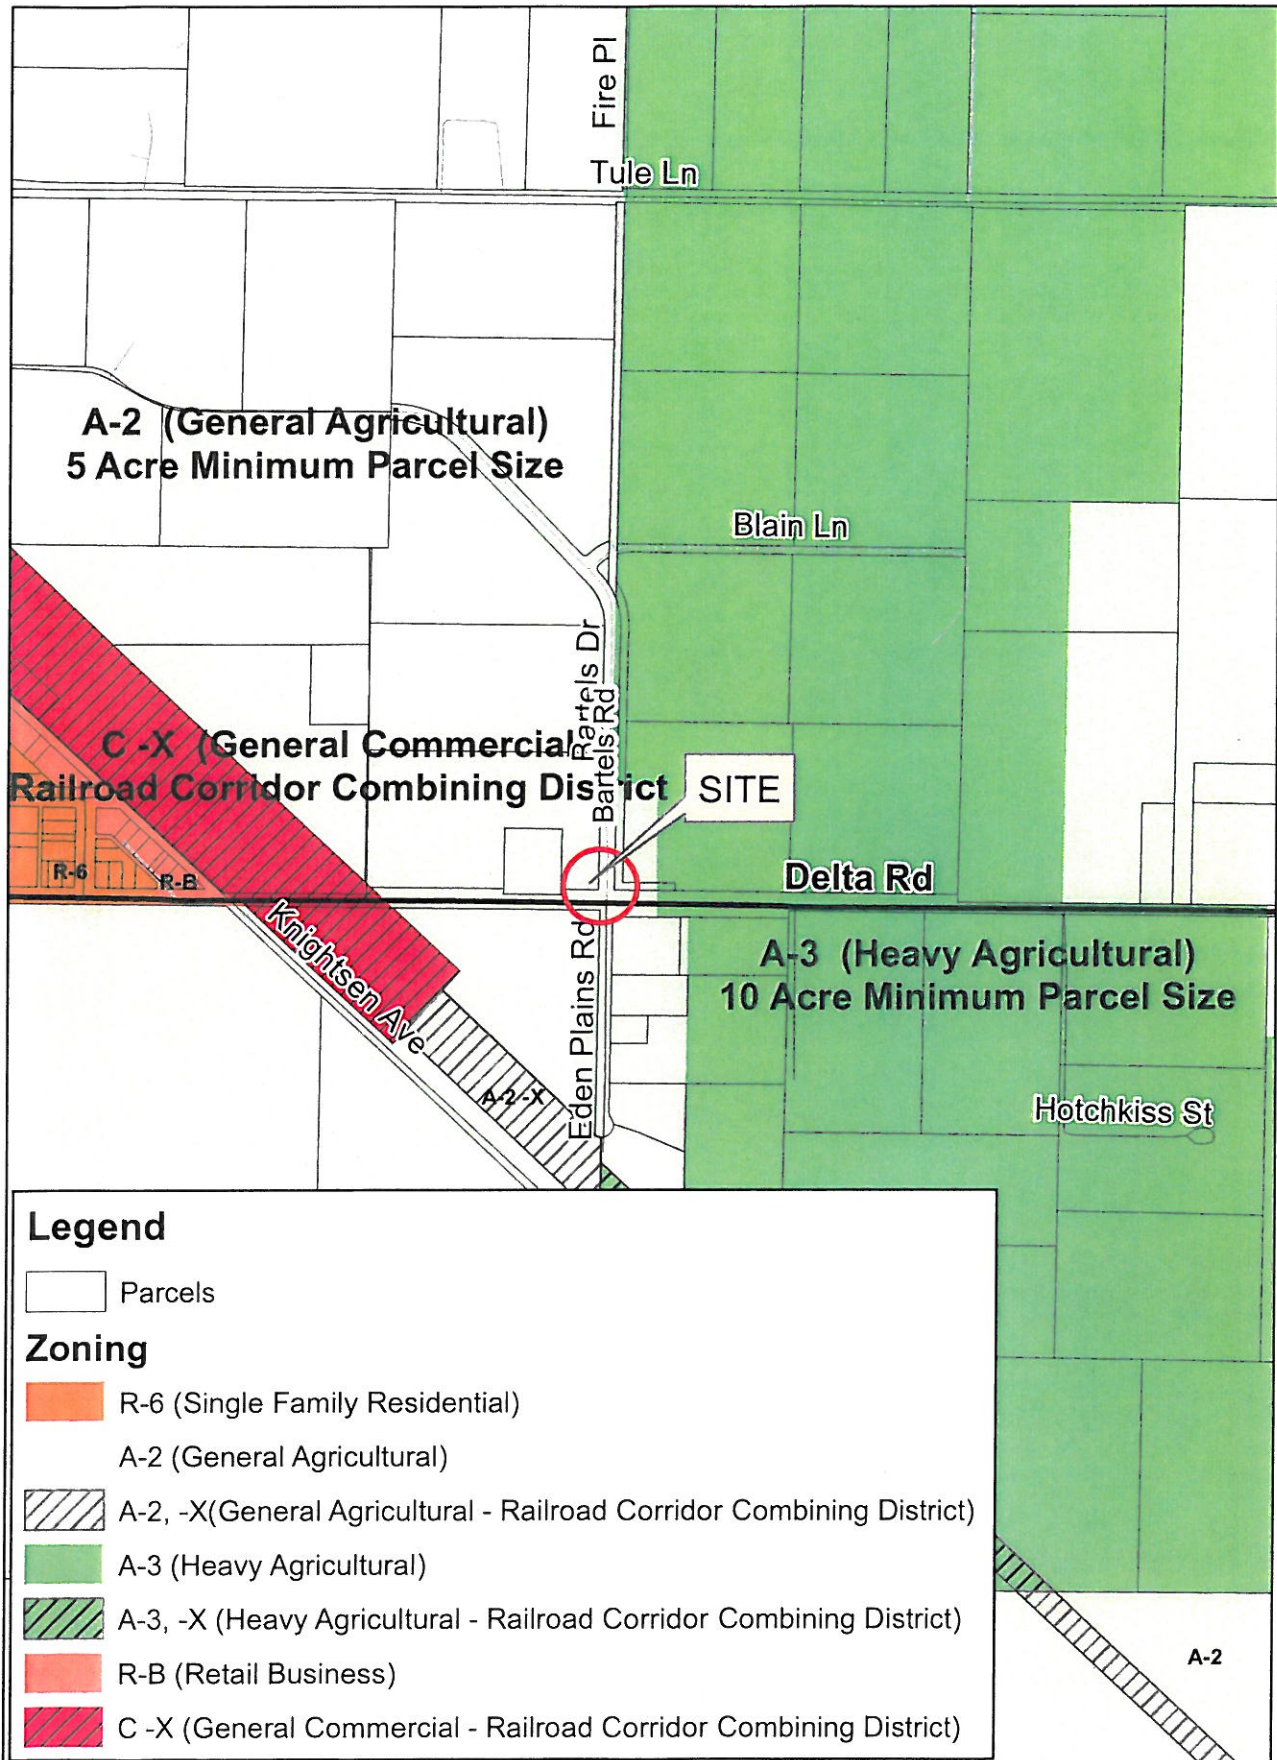

Heritage Tree Zoning Map

Delta Rd & Eden Plains Rd / Bartels Dr

Map created 9/12/2008
by Contra Costa Conservation and Development Department
Community Development Division--GIS Group
651 Pine Street, 4th Floor North Wing, Martinez, CA 94553-0095
37:59:48.455N 122:06:35.384W

This map contains copyrighted information and may not be altered. It may be reproduced in its current state if the source is cited. Users of this map agree to read and accept the County of Contra Costa disclaimer of liability for geographic information.